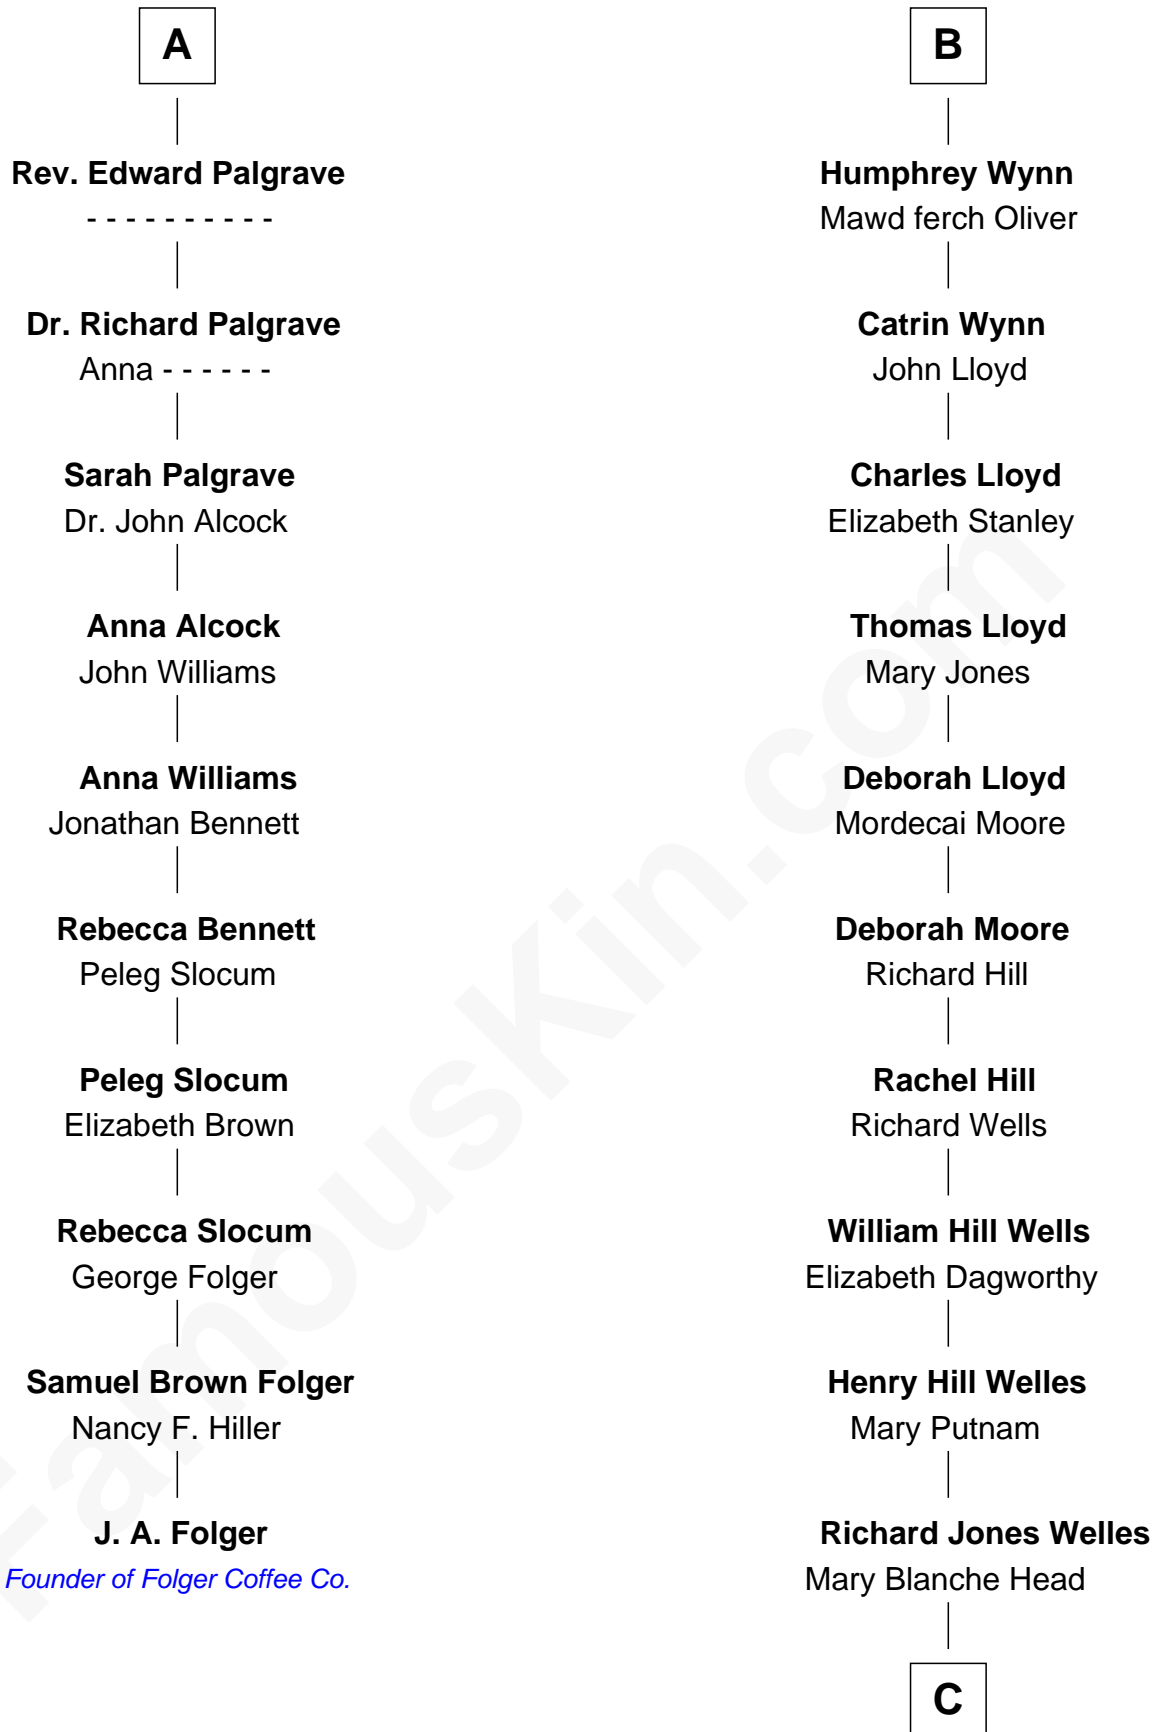

FamousKin.com Relationship Chart of

J. A. Folger

Founder of Folger Coffee Company

16th cousin 2 times removed of

Orson Welles

Radio, Stage, and Movie Actor

FamousKin.com