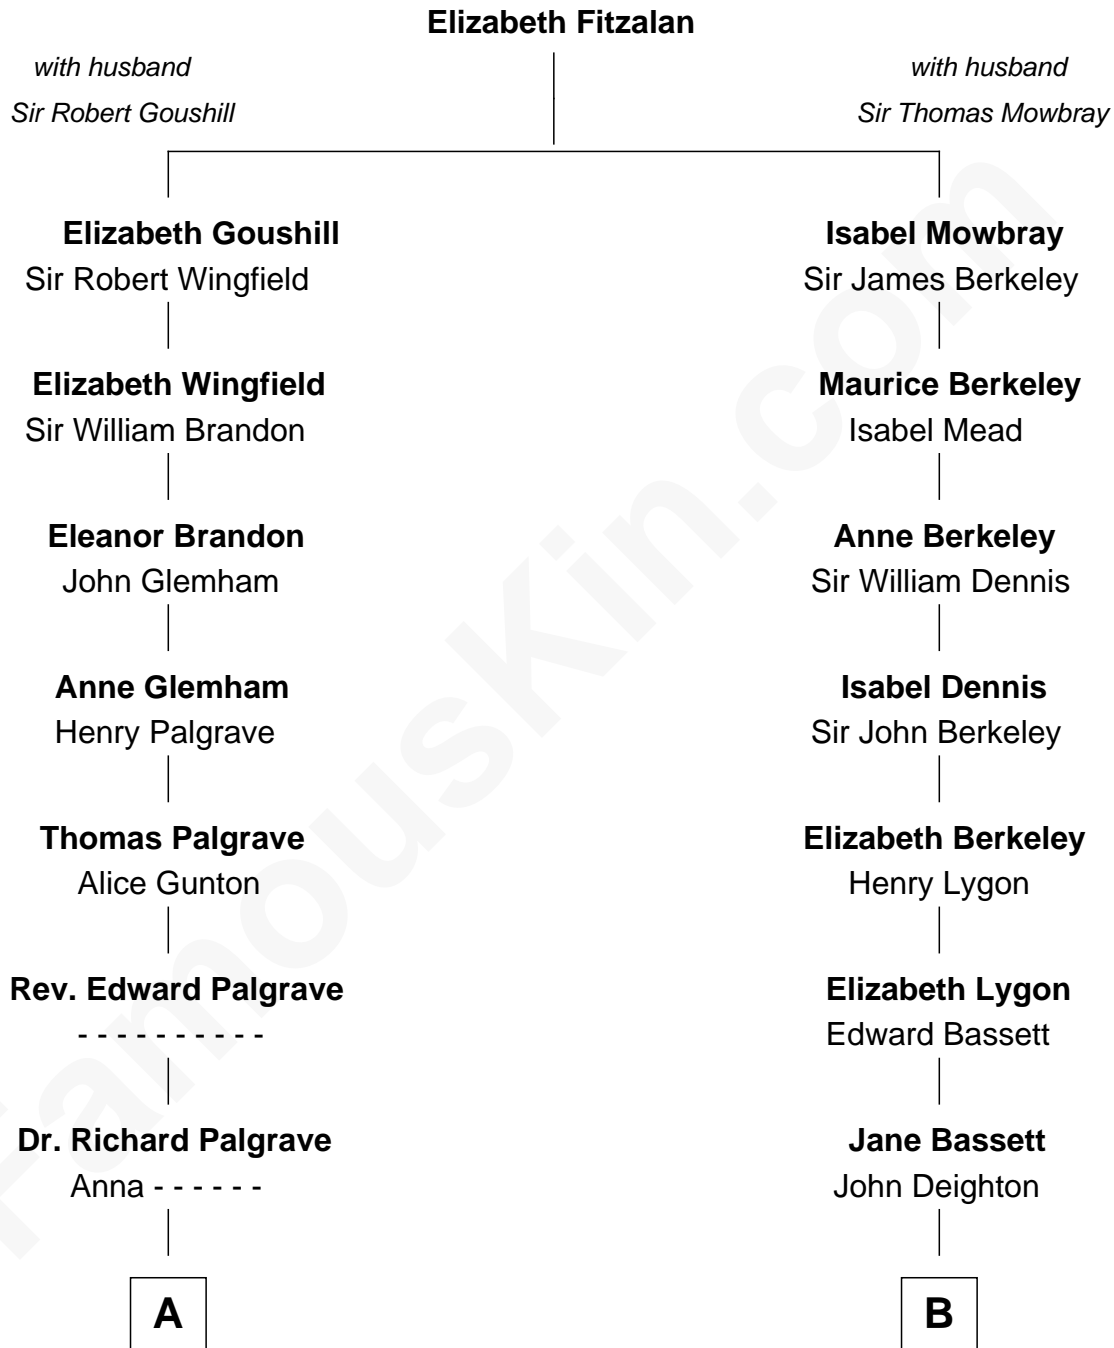

FamousKin.com Relationship Chart of

J. A. Folger

Founder of Folger Coffee Company

14th cousin 2 times removed of

John Kerry

68th U.S. Secretary of State

A

Sarah Palgrave