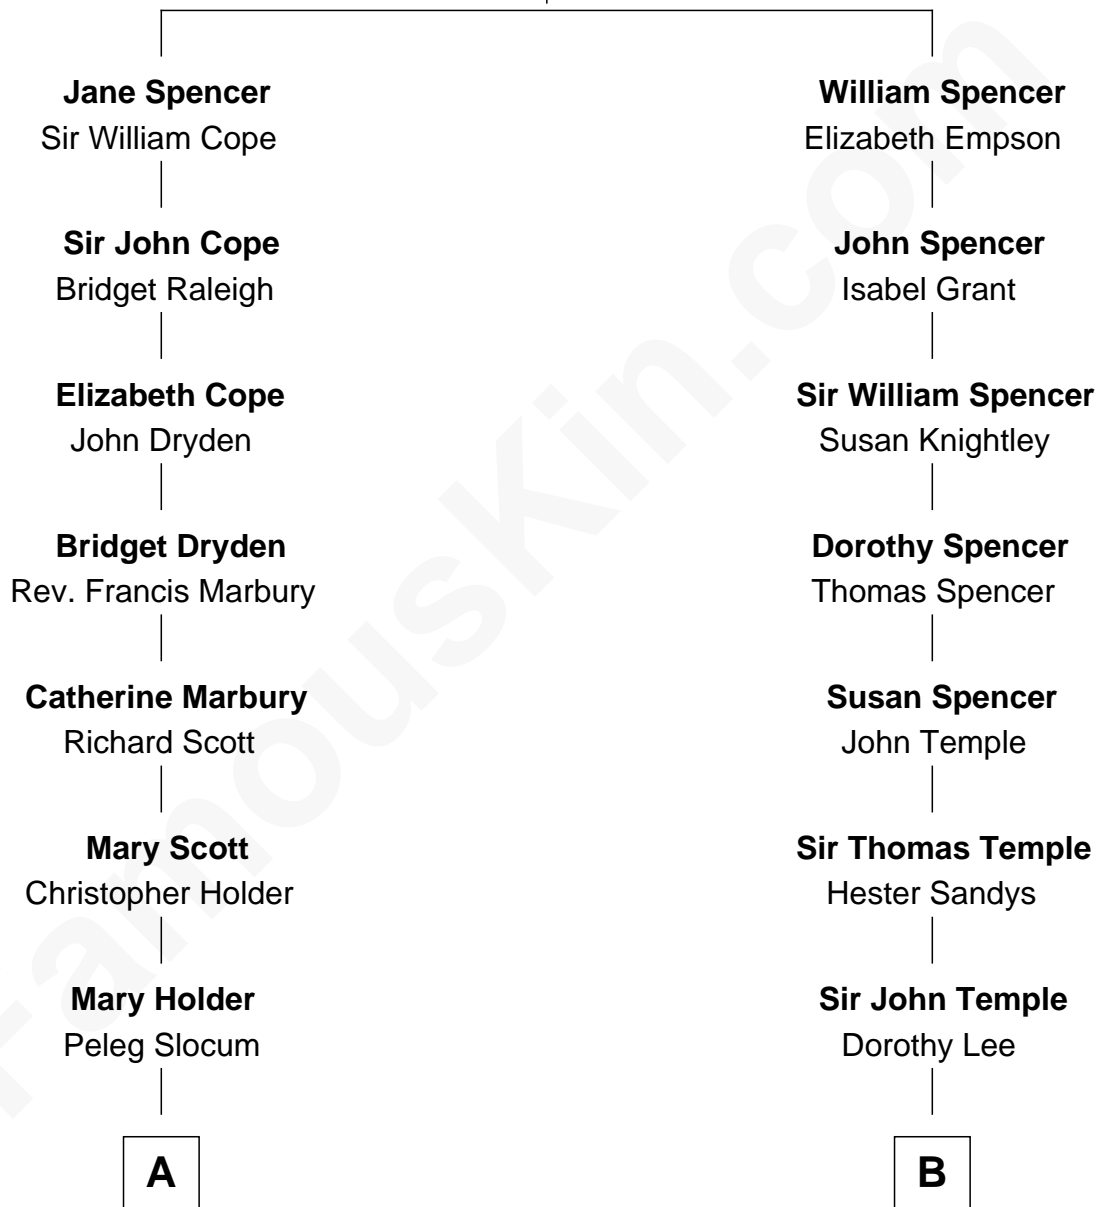

FamousKin.com Relationship Chart of

J. A. Folger

Founder of Folger Coffee Company

11th cousin 5 times removed of

John Kerry

68th U.S. Secretary of State

Sir John Spencer

Anne Empson

A

Peleg Slocum
Rebecca Bennett

Peleg Slocum
Elizabeth Brown

Rebecca Slocum
George Folger

Samuel Brown Folger
Nancy F. Hiller

J. A. Folger
Founder of Folger Coffee Co.

B

Mary Temple
Robert Nelson

John Nelson
Elizabeth Tailer

Mehitable Nelson
Robert Temple

Sir John Temple
Elizabeth Bowdoin

Elizabeth Bowdoin Temple
Thomas Lindall Winthrop

Robert Charles Winthrop
Elizabeth Cabot Blanchard

Robert Charles Winthrop
Elizabeth Mason