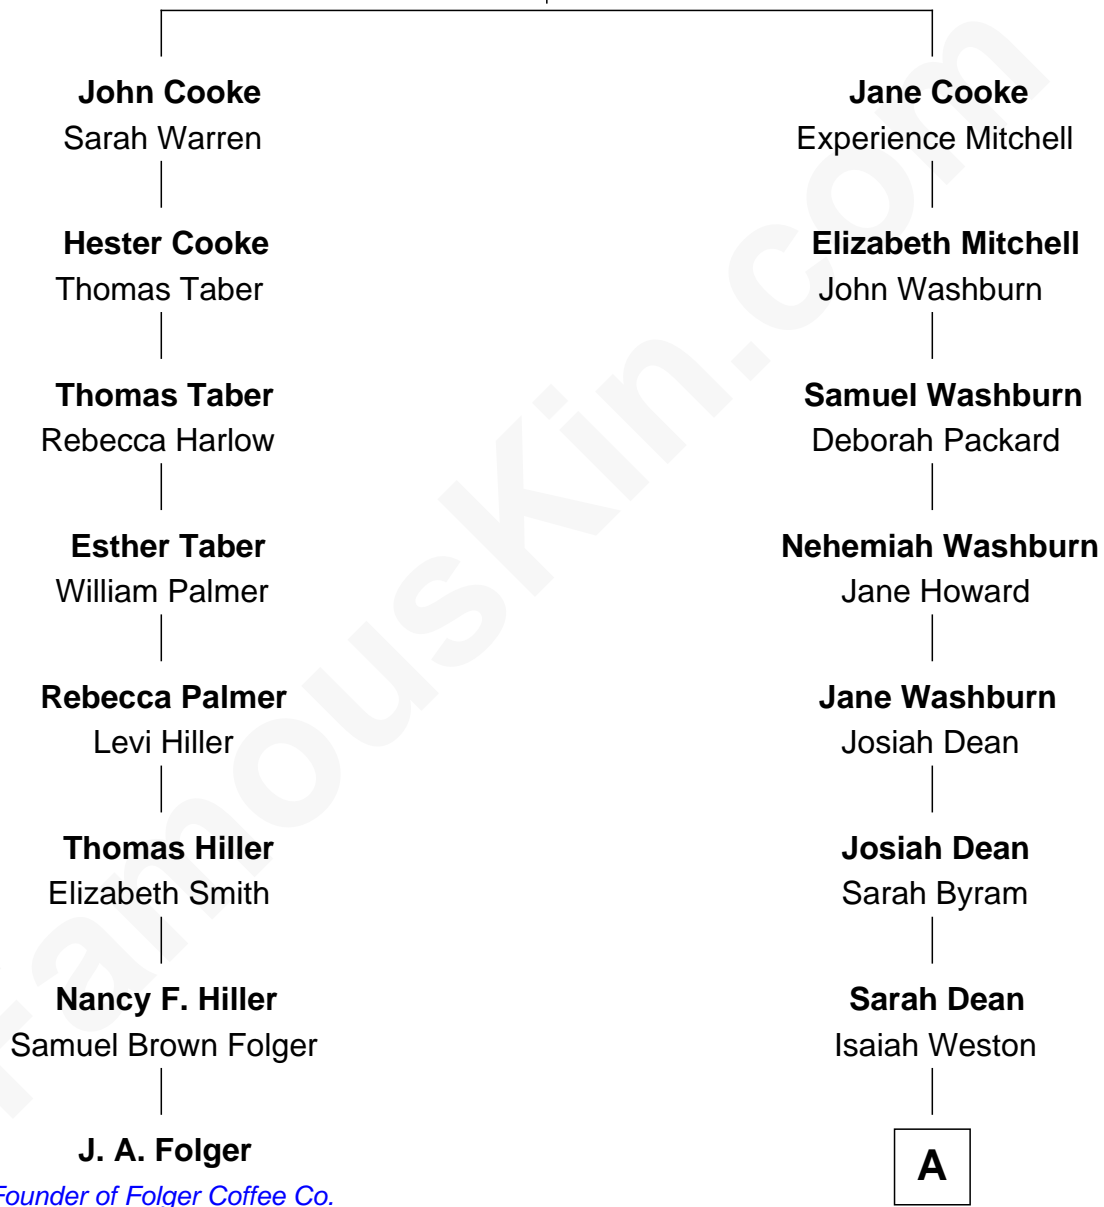

# FamousKin.com Relationship Chart of

**J. A. Folger**

*Founder of Folger Coffee Company*

7th cousin 3 times removed of

**Julia Child**

*American Chef, Author and TV Personality*

**Francis Cooke**  
Hester le Mahieu

**A**

Isaiah Weston  
Caroline W. Curtis

Byron Weston  
Julia Clark Mitchell

Julia Carolyn Weston  
John McWilliams

**Julia Child**  
*Chef, Author and TV Personality*