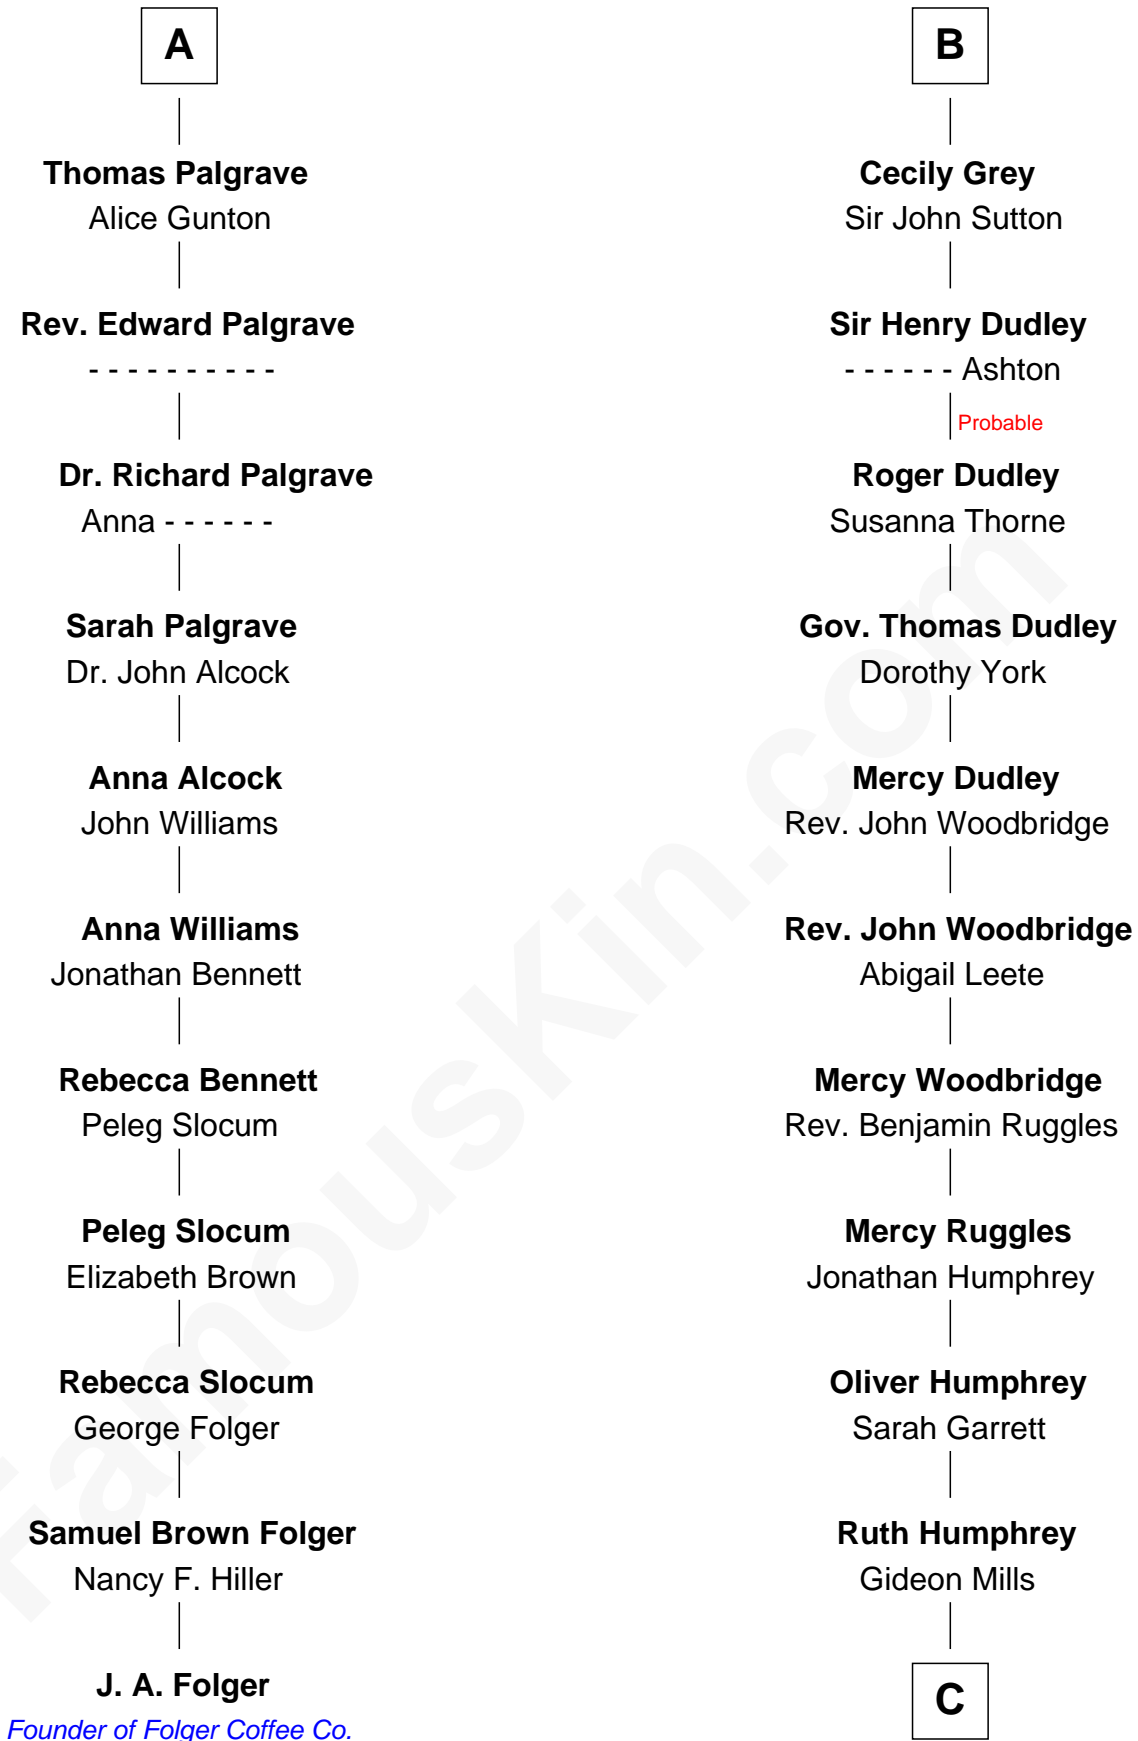

FamousKin.com

Relationship Chart of

J. A. Folger

Founder of Folger Coffee Company

17th cousin 1 time removed of

John Brown

American Abolitionist

Bartholomew de Badlesmere

Margery de Badlesmere

Sir William de Ros

Thomas de Ros

Beatrice de Stafford

Margaret de Ros

Sir Reynold Grey

Margaret Grey

Sir William Bonville

William Bonville

Elizabeth Harington

William Bonville

Katherine Neville

Cecily Bonville

Thomas Grey

B

C

Ruth Mills
Owen Brown

John Brown
American Abolitionist

FamousKin.com