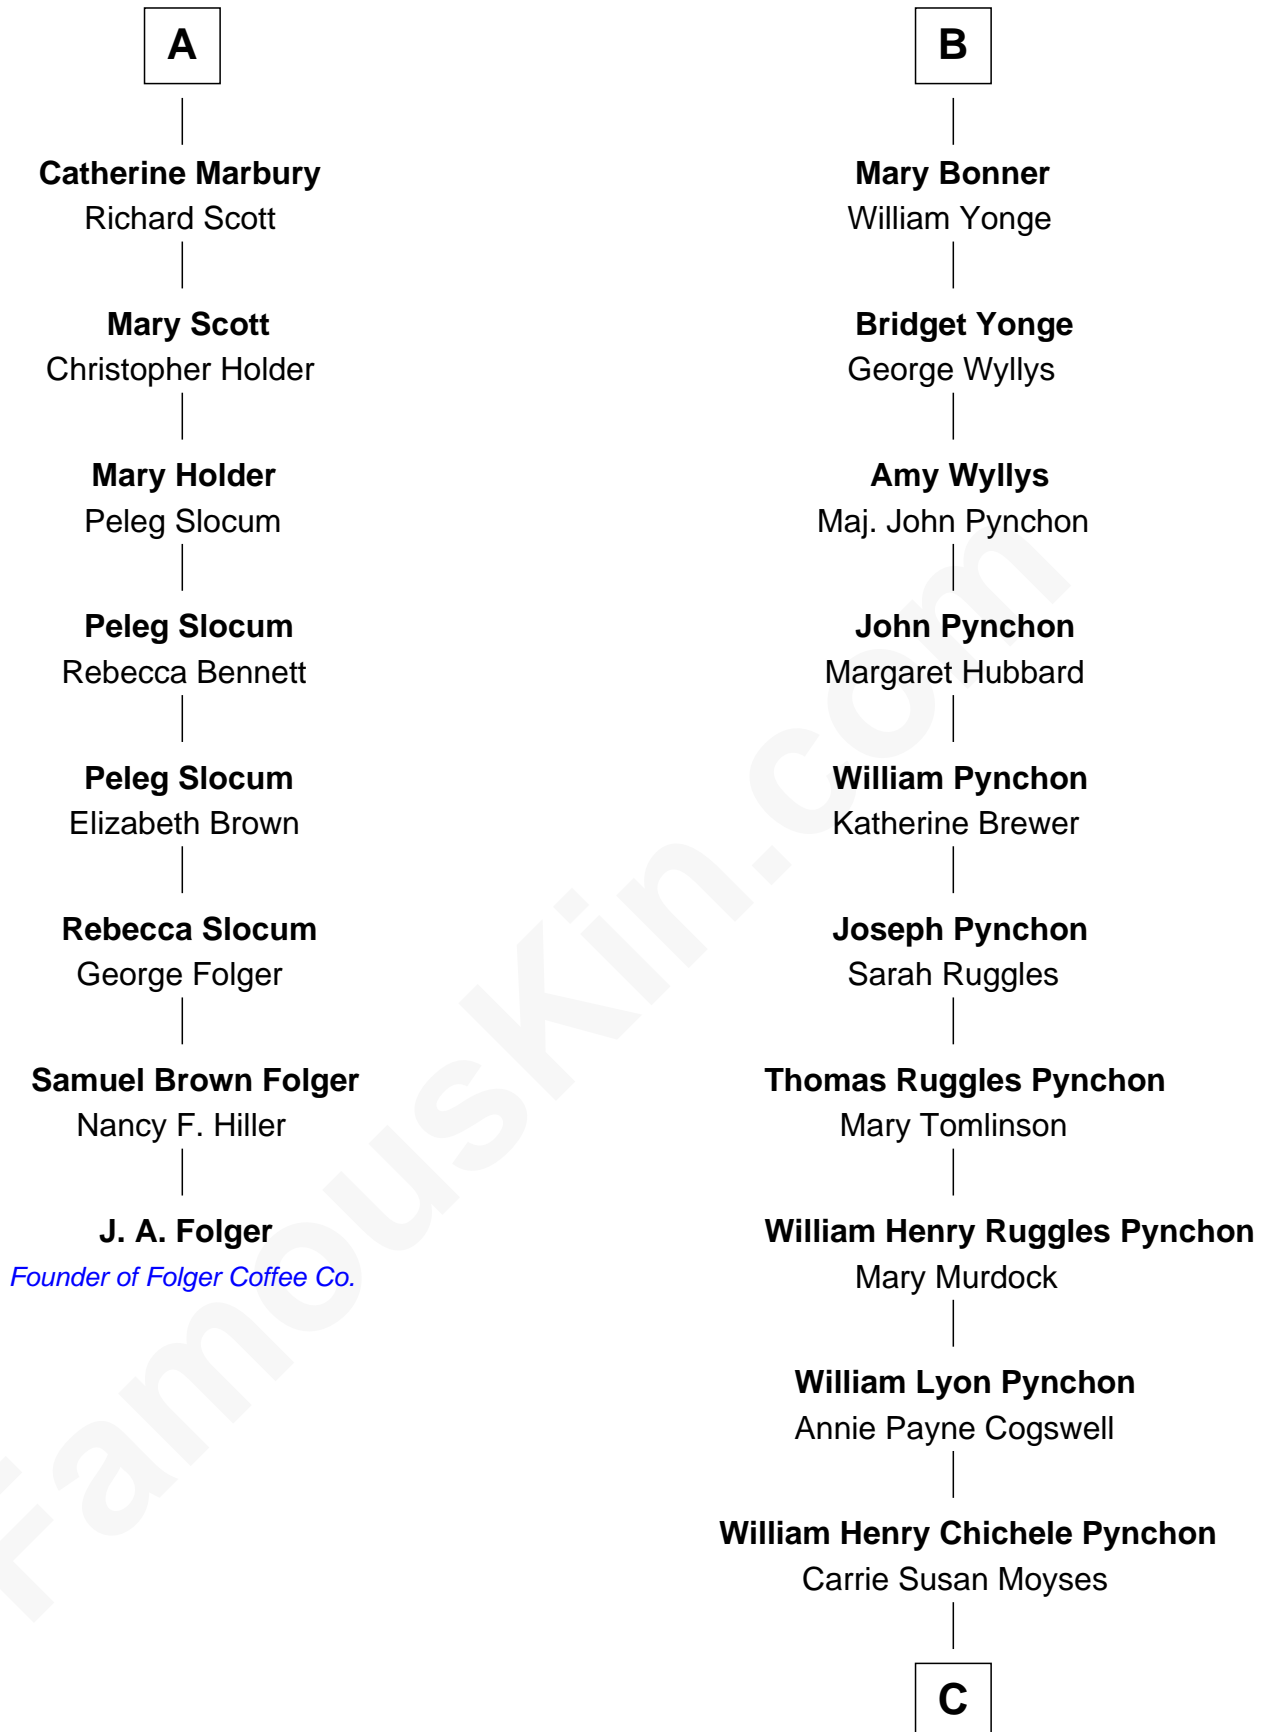

FamousKin.com

Relationship Chart of

J. A. Folger

Founder of Folger Coffee Company

14th cousin 4 times removed of

Thomas Pynchon

American Novelist

Robert de Ferrers
Margaret Despencer

C

Thomas Ruggles Pynchon
Catherine Frances Bennett

Thomas Pynchon
Novelist

FamousKin.com