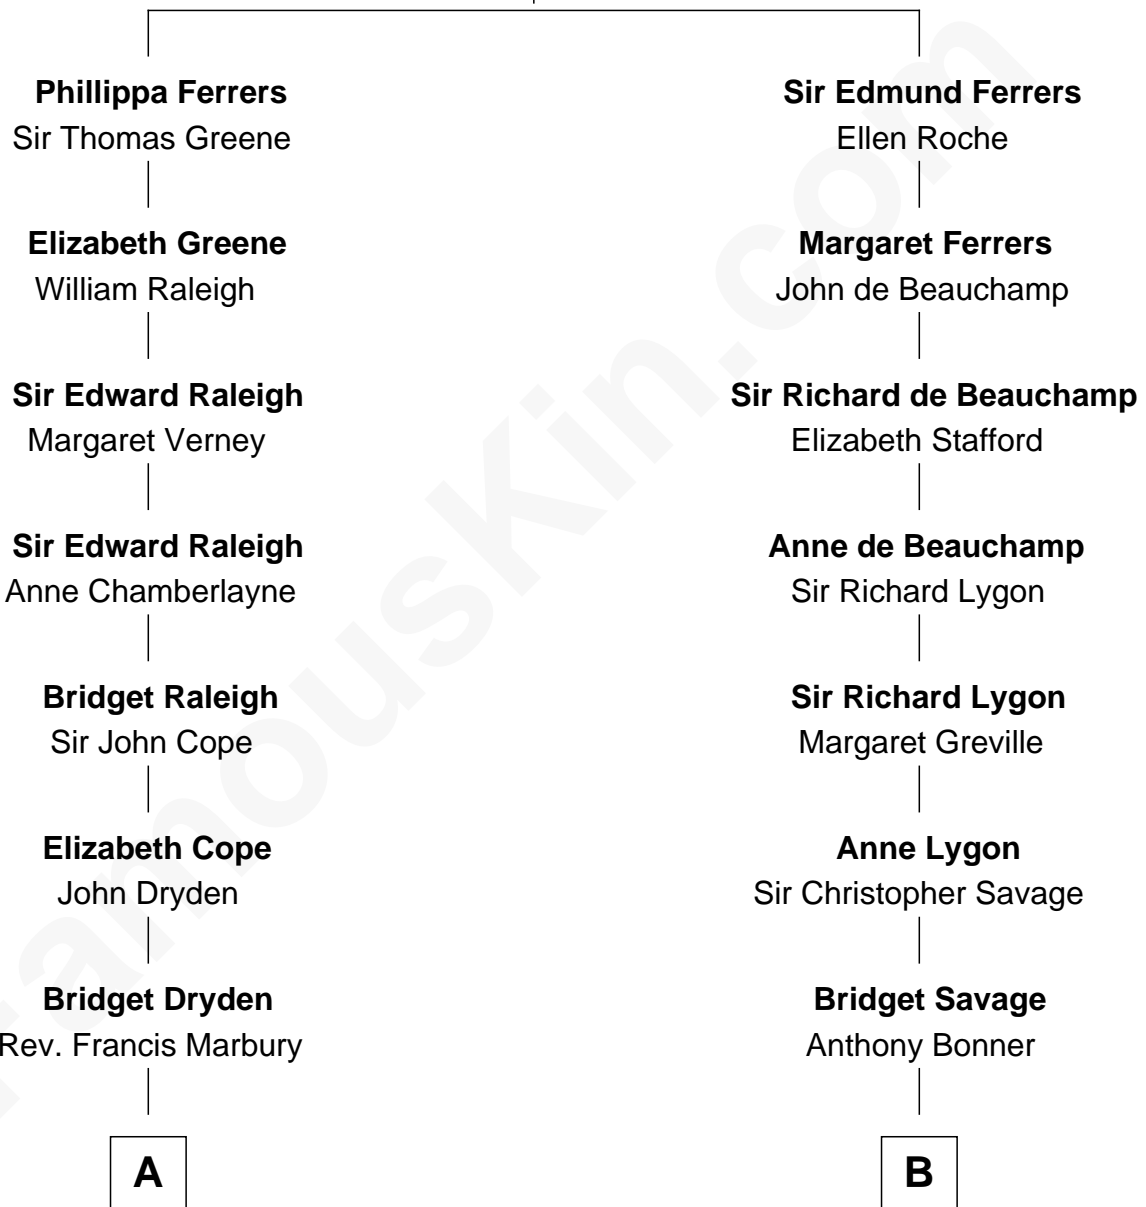

FamousKin.com

Relationship Chart of

J. A. Folger

Founder of Folger Coffee Company

14th cousin 4 times removed of

Thomas Pynchon

American Novelist

Robert de Ferrers
Margaret Despencer

C

Thomas Ruggles Pynchon
Catherine Frances Bennett

Thomas Pynchon
Novelist

FamousKin.com