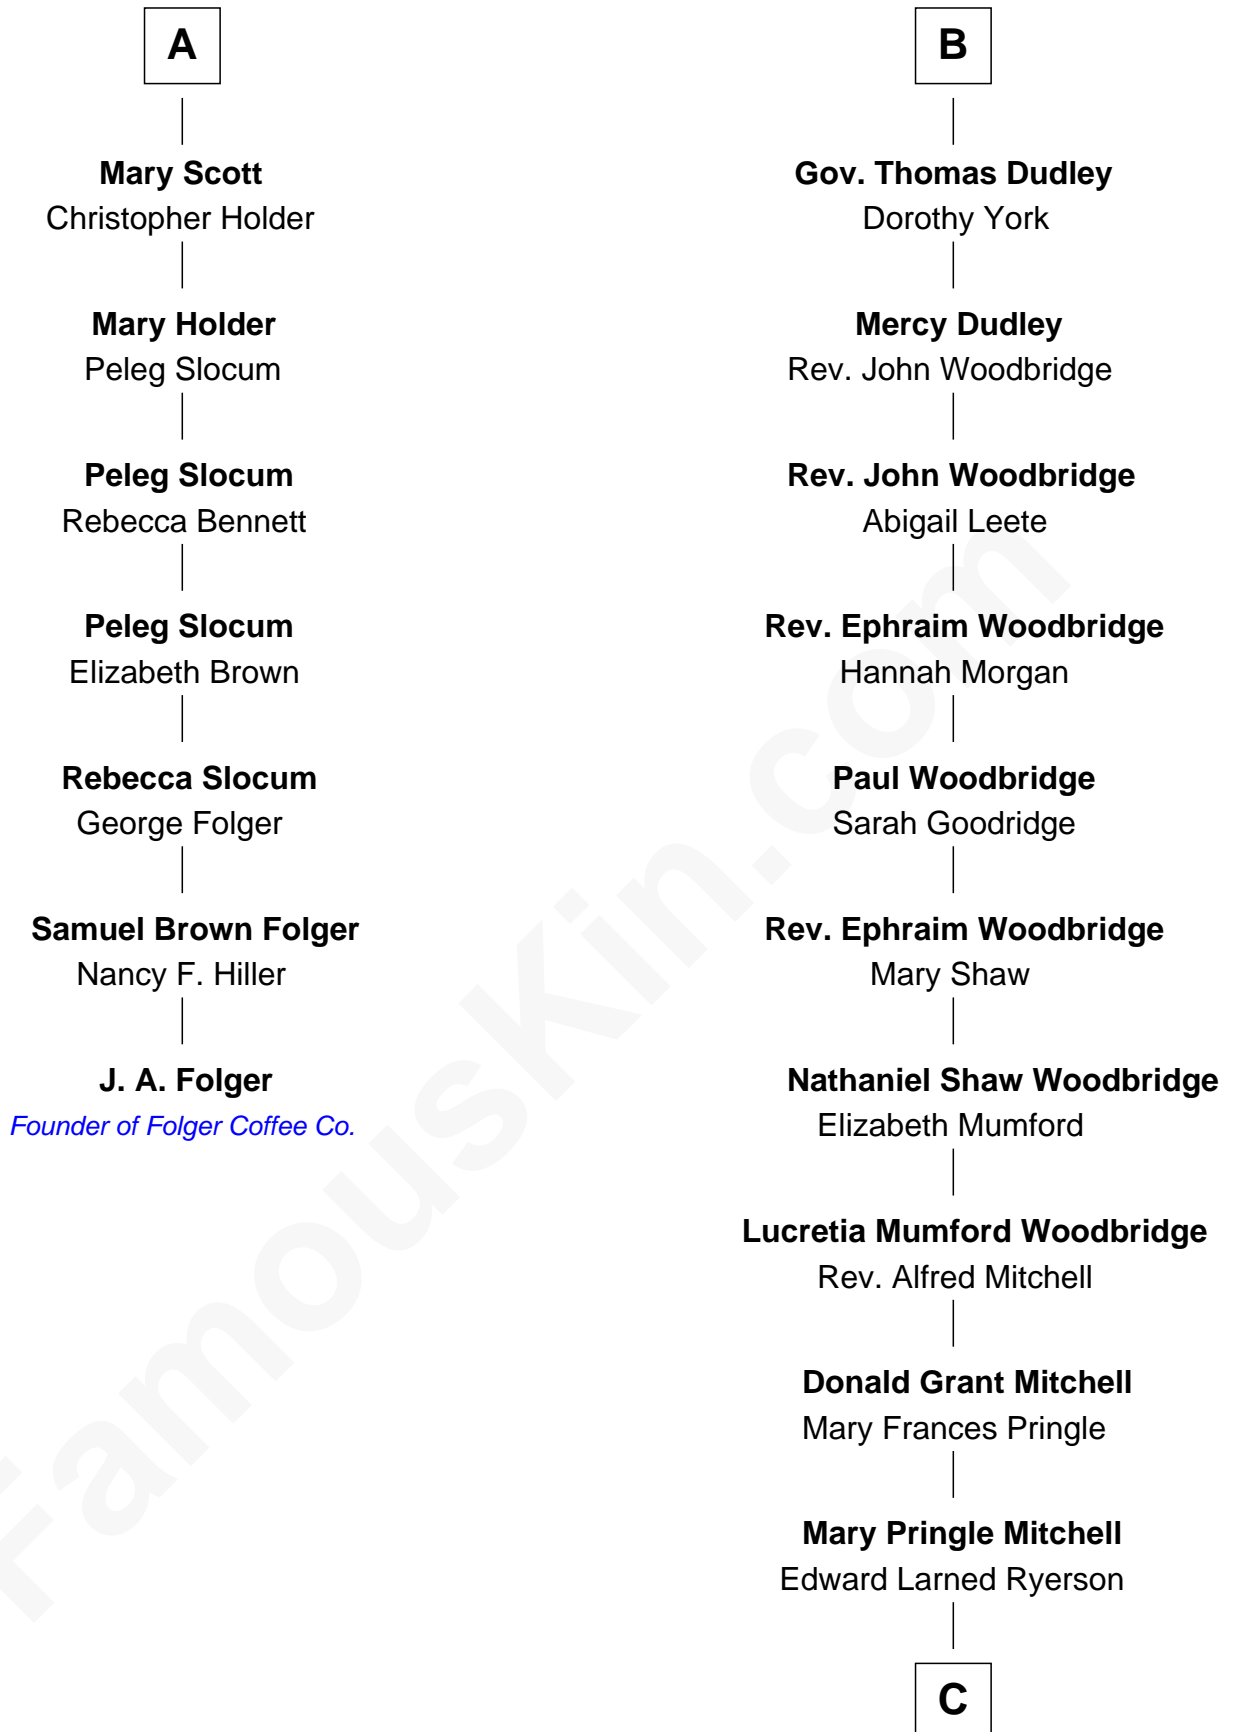

FamousKin.com Relationship Chart of

J. A. Folger

Founder of Folger Coffee Company

13th cousin 7 times removed of

Paget Brewster

TV Actress

Sir Walter Blount

Sancha de Ayala

Sir John Sutton

Sir John Sutton

Elizabeth Berkeley

Sir Edmund Sutton

Joyce Tiptoft

Sir Edward Sutton

Cecily Willoughby

Sir John Sutton

Cecily Grey

Sir Henry Dudley

----- Ashton

Probable

Roger Dudley

Susanna Thorne

B

C

Donald Mitchell Ryerson

Isabelle McGenniss

Joan Ryerson

George Washington Wales Brewster

Galen Brewster

Hathaway Tew

Paget Brewster

TV Actress