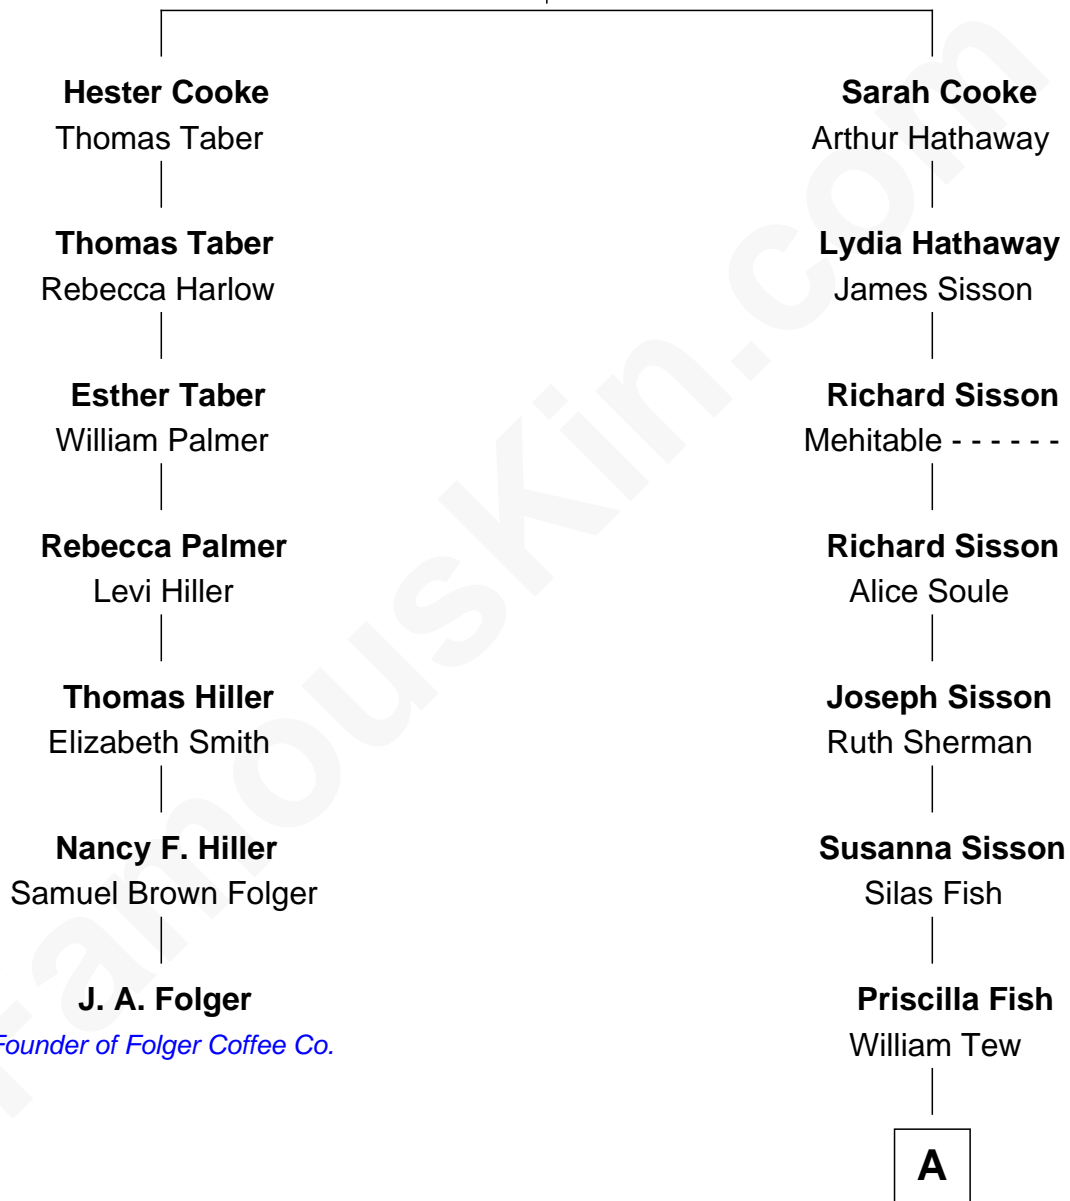

FamousKin.com

Relationship Chart of

J. A. Folger

Founder of Folger Coffee Company

6th cousin 6 times removed of

Paget Brewster

TV Actress

John Cooke
Sarah Warren

A

William Henry Tew

Rhoda Burnham

Harvey William Tew

Susan D. Goodrich

James Dinsmore Tew

Elinor Edith Bechtel

John Bechtel Tew