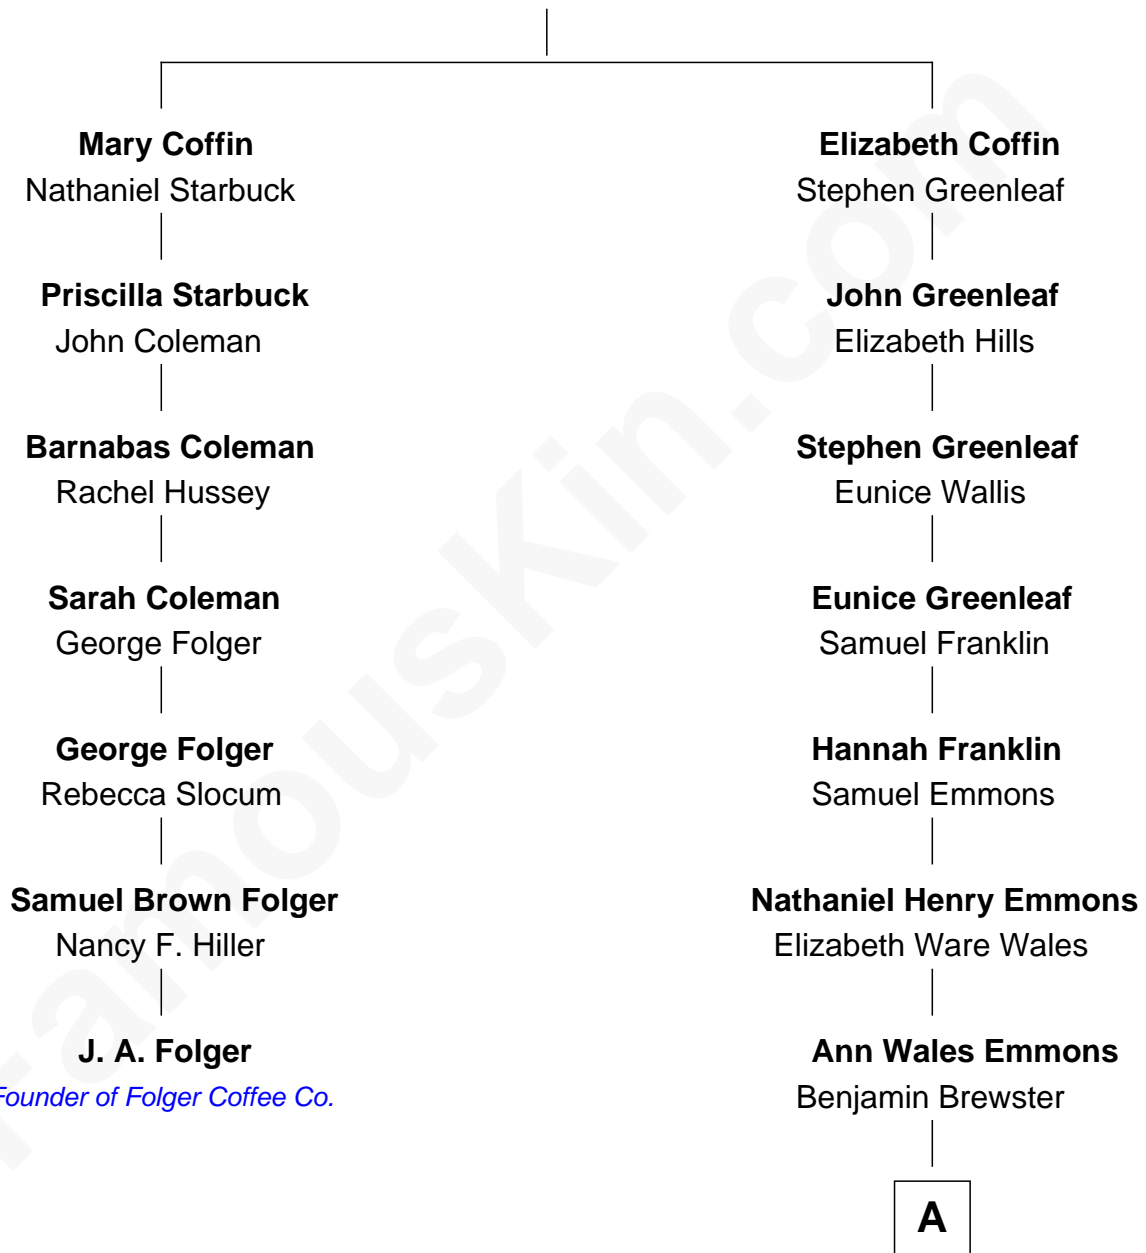

# FamousKin.com Relationship Chart of

**J. A. Folger**

*Founder of Folger Coffee Company*

6th cousin 4 times removed of

**Paget Brewster**

*TV Actress*

**Tristram Coffin**

Dionis Stevens

A

Dr. George Washington Wales Brewster

Ellen Mackenzie Hodge

George Washington Wales Brewster

Joan Ryerson

Galen Brewster

Hathaway Tew

Paget Brewster

*TV Actress*