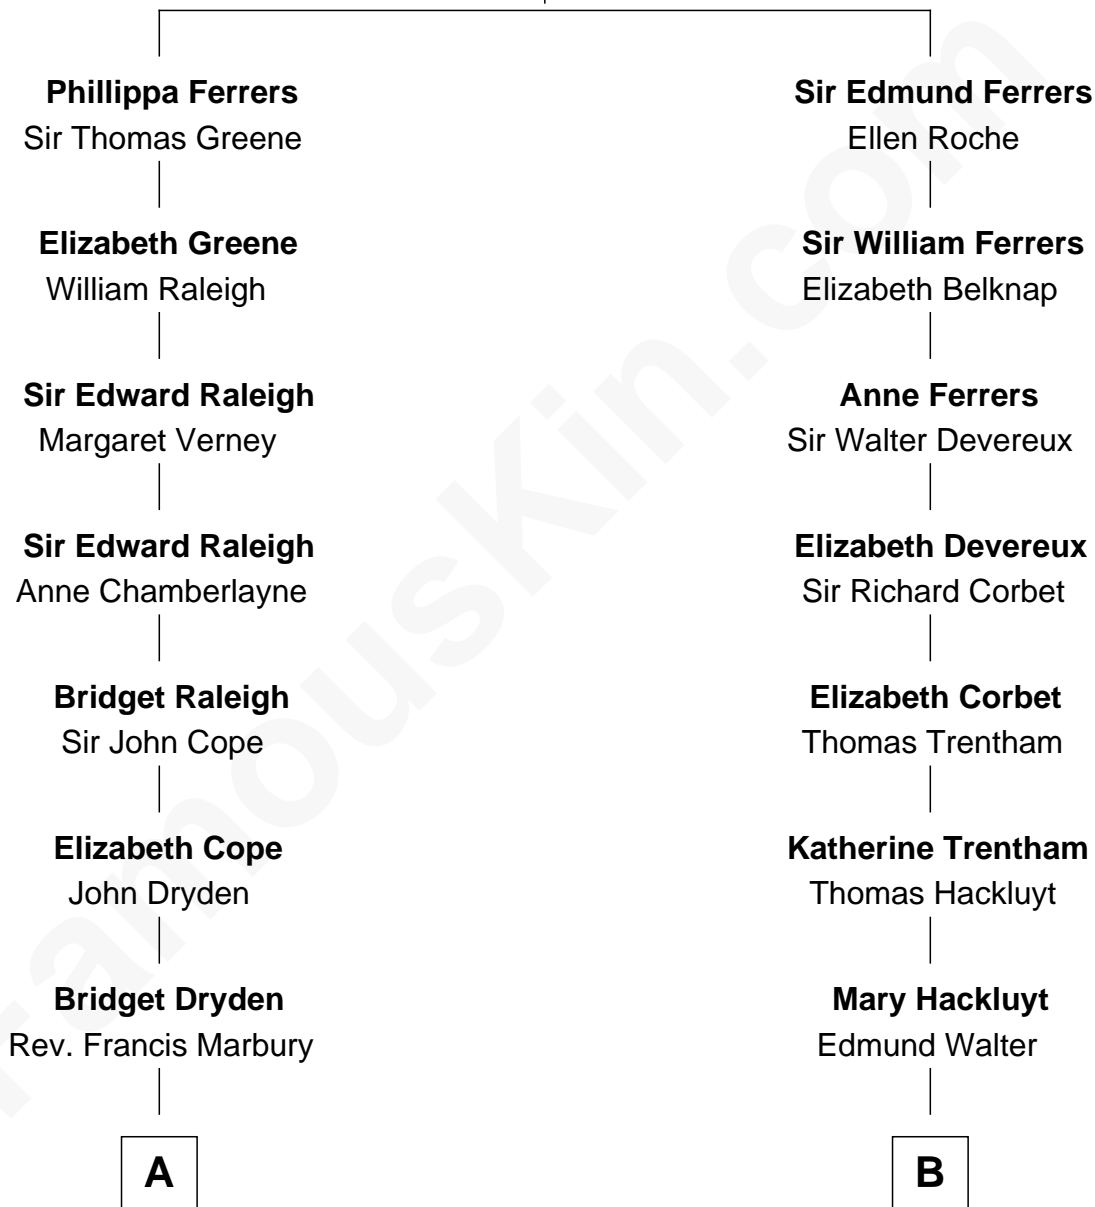

FamousKin.com Relationship Chart of

J. A. Folger

Founder of Folger Coffee Company

14th cousin 5 times removed of

Paget Brewster

TV Actress

Robert de Ferrers
Margaret Despencer

C

George Washington Wales Brewster

Joan Ryerson

Galen Brewster

Hathaway Tew

Paget Brewster

TV Actress

FamousKin.com