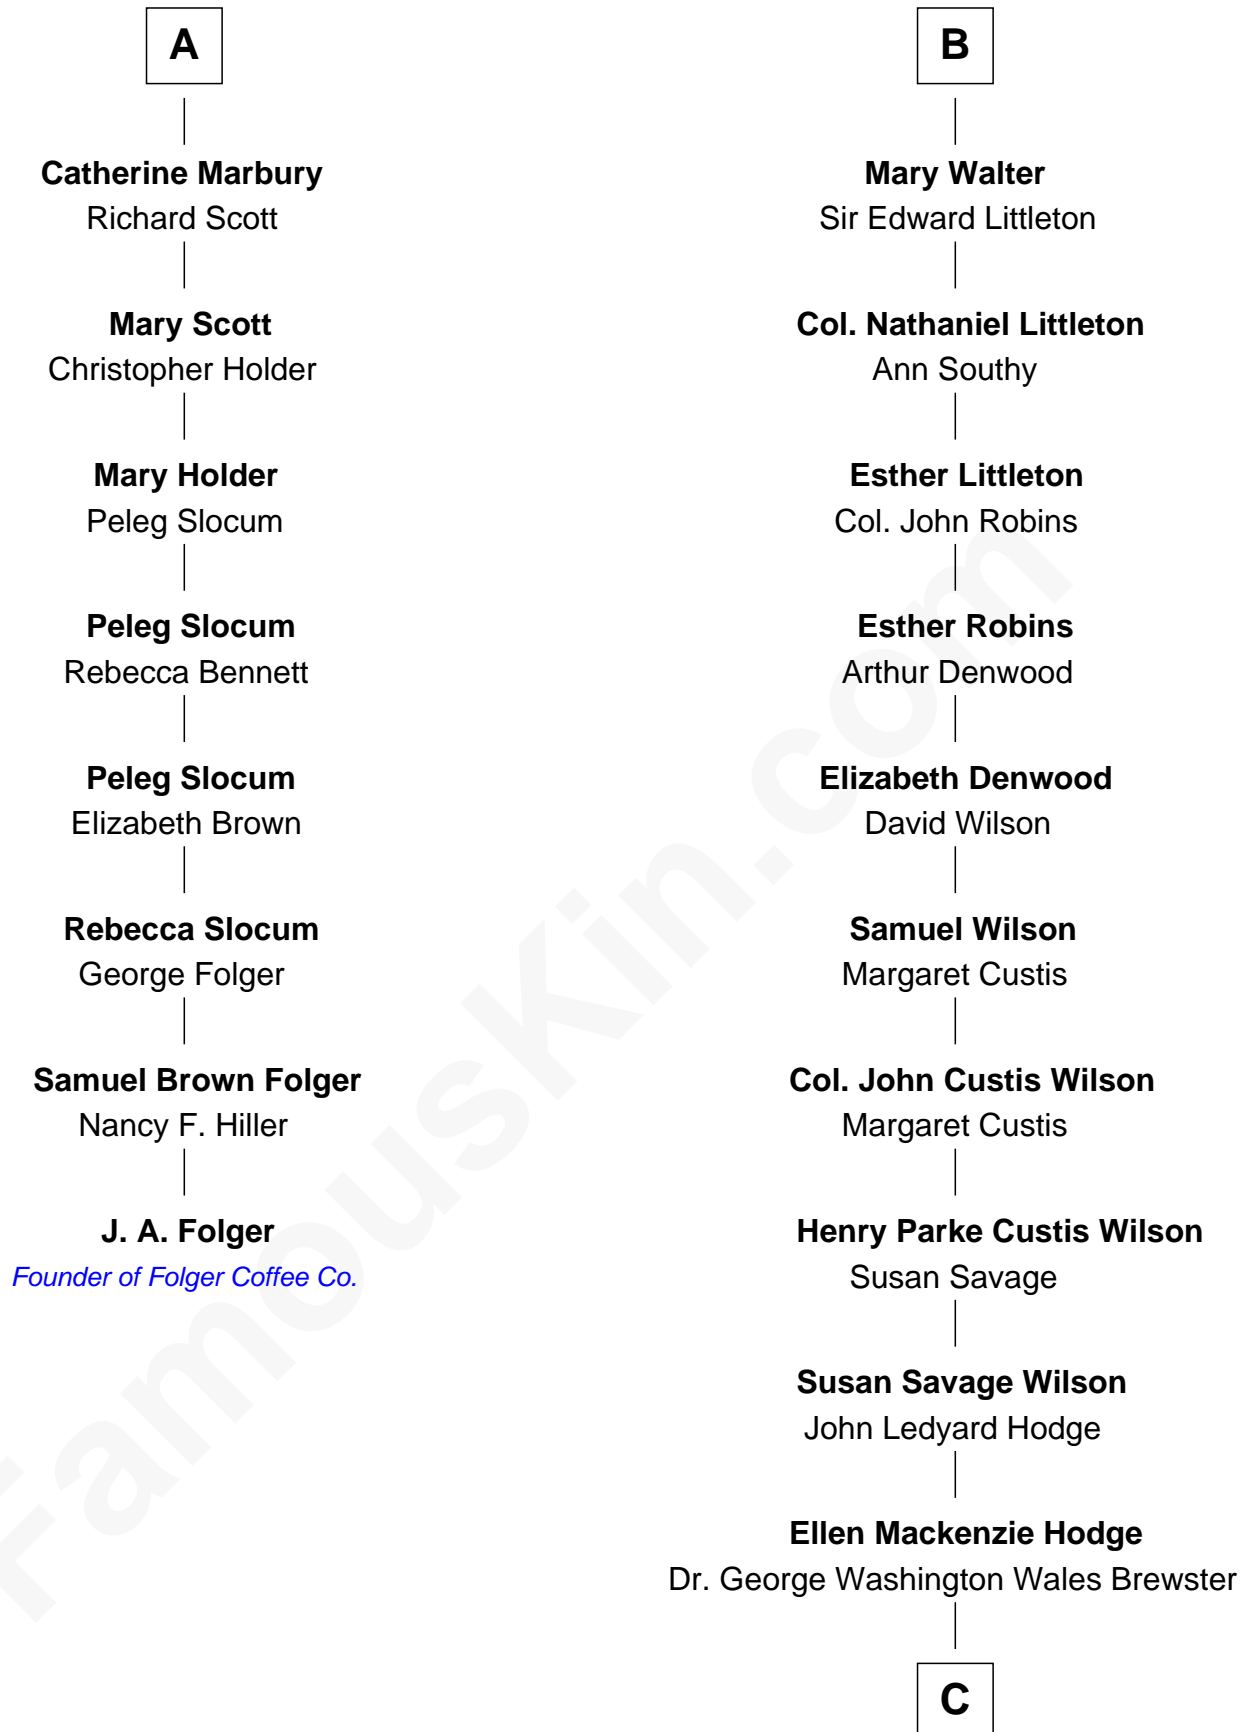

FamousKin.com Relationship Chart of

J. A. Folger

Founder of Folger Coffee Company

14th cousin 5 times removed of

Paget Brewster

TV Actress

Robert de Ferrers
Margaret Despencer

C

George Washington Wales Brewster

Joan Ryerson

Galen Brewster

Hathaway Tew

Paget Brewster

TV Actress

FamousKin.com