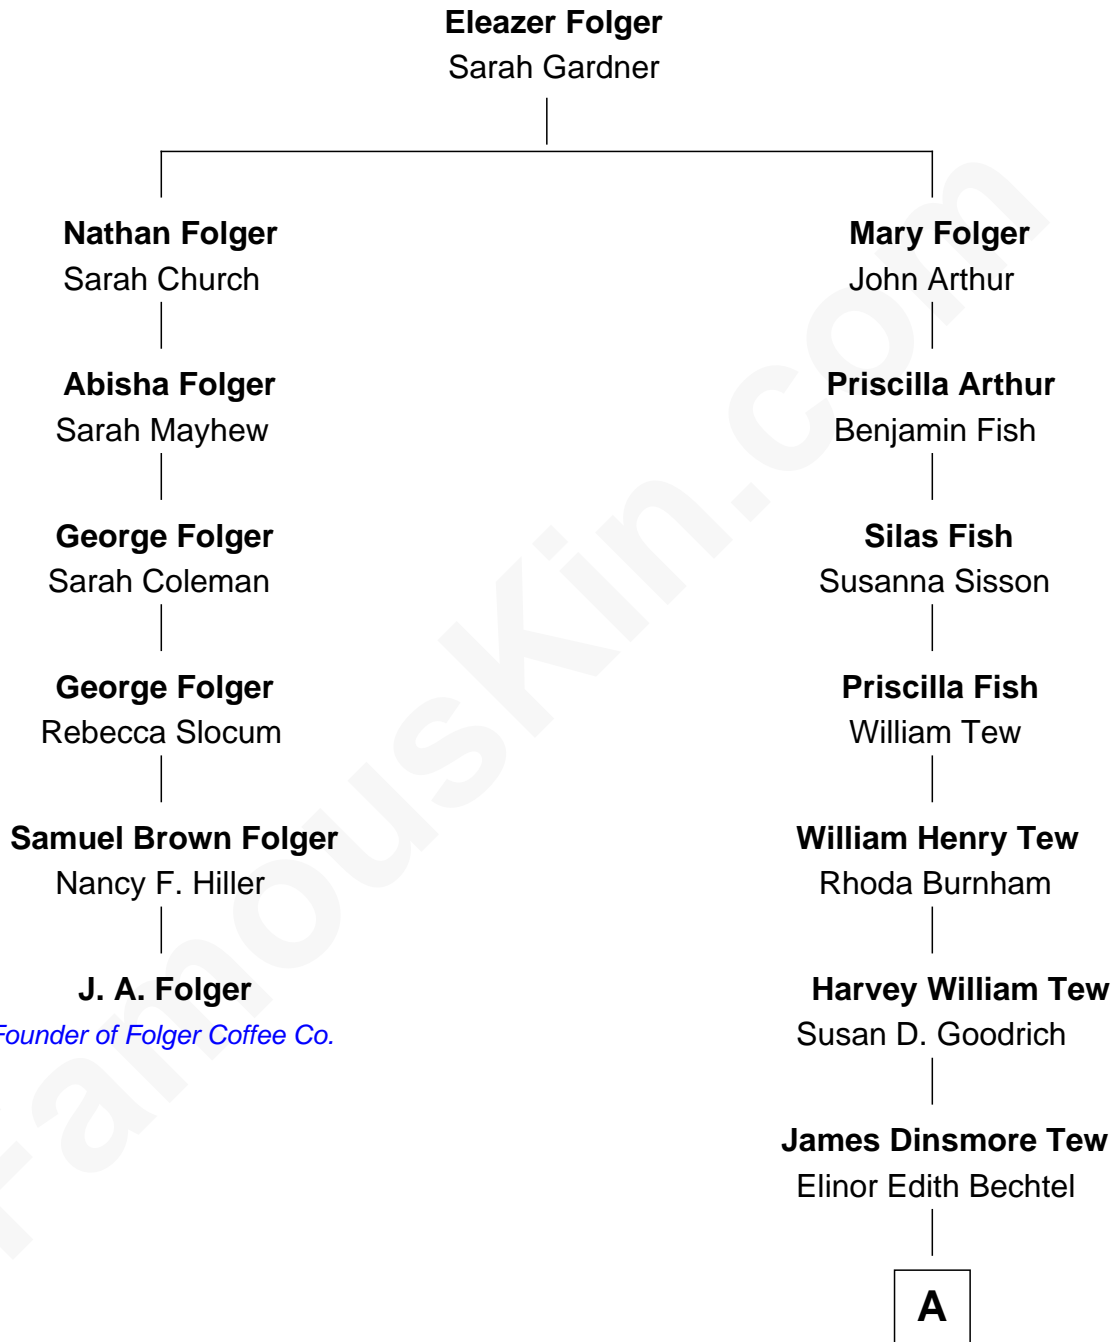

# FamousKin.com Relationship Chart of

**J. A. Folger**

*Founder of Folger Coffee Company*

5th cousin 4 times removed of

**Paget Brewster**

*TV Actress*

A

John Bechtel Tew

Valerie Hathaway

Hathaway Tew

Galen Brewster

Paget Brewster

*TV Actress*

FamousKin.com