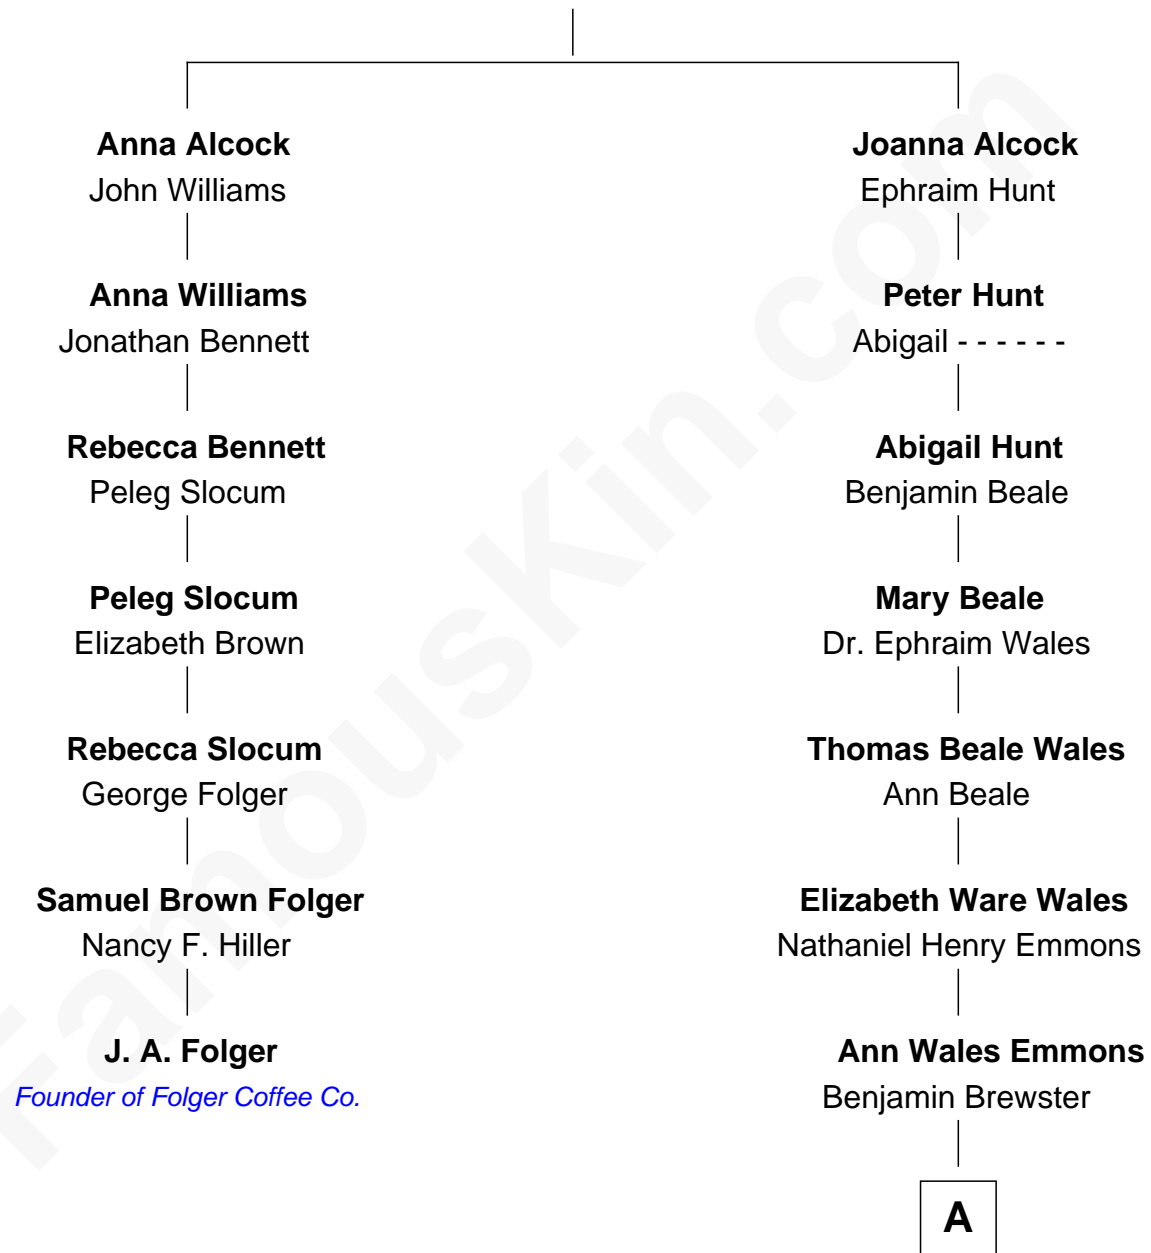

FamousKin.com Relationship Chart of

J. A. Folger

Founder of Folger Coffee Company

6th cousin 4 times removed of

Paget Brewster

TV Actress

Dr. John Alcock

Sarah Palgrave

A

Dr. George Washington Wales Brewster

Ellen Mackenzie Hodge

George Washington Wales Brewster

Joan Ryerson

Galen Brewster

Hathaway Tew

Paget Brewster

TV Actress