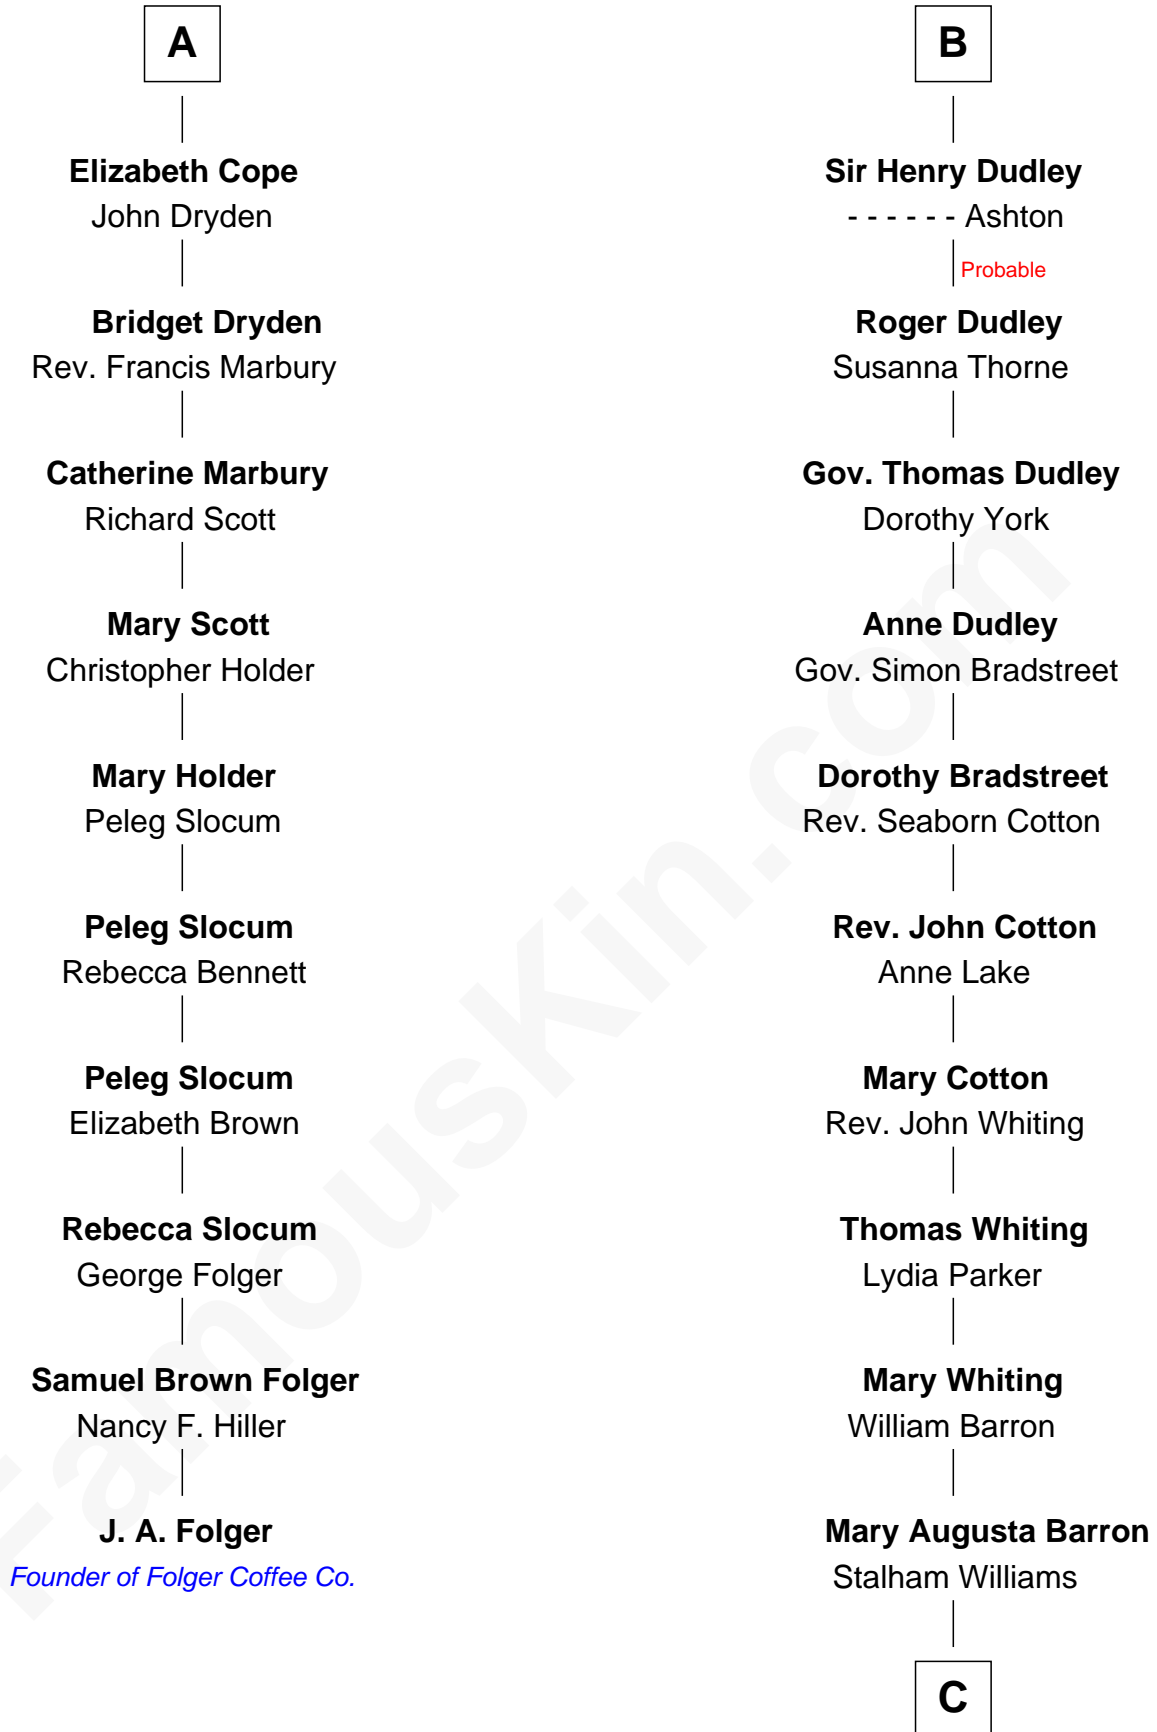

FamousKin.com Relationship Chart of

J. A. Folger

Founder of Folger Coffee Company

16th cousin 3 times removed of

James Sherman

27th U.S. Vice-President

Ralph de Stafford

Margaret de Audley

Thomas de Ros

Margaret de Ros

Sir Reynold Grey

Margaret Grey

Sir William Bonville

William Bonville

Elizabeth Harington

William Bonville

Katherine Neville

Cecily Bonville

Thomas Grey

Cecily Grey

Sir John Sutton

B

C

Frances Lucretia Williams

Richard Winslow Sherman

Mary Frances Sherman

Richard Updike Sherman

James Sherman

27th U.S. Vice-President

FamousKin.com