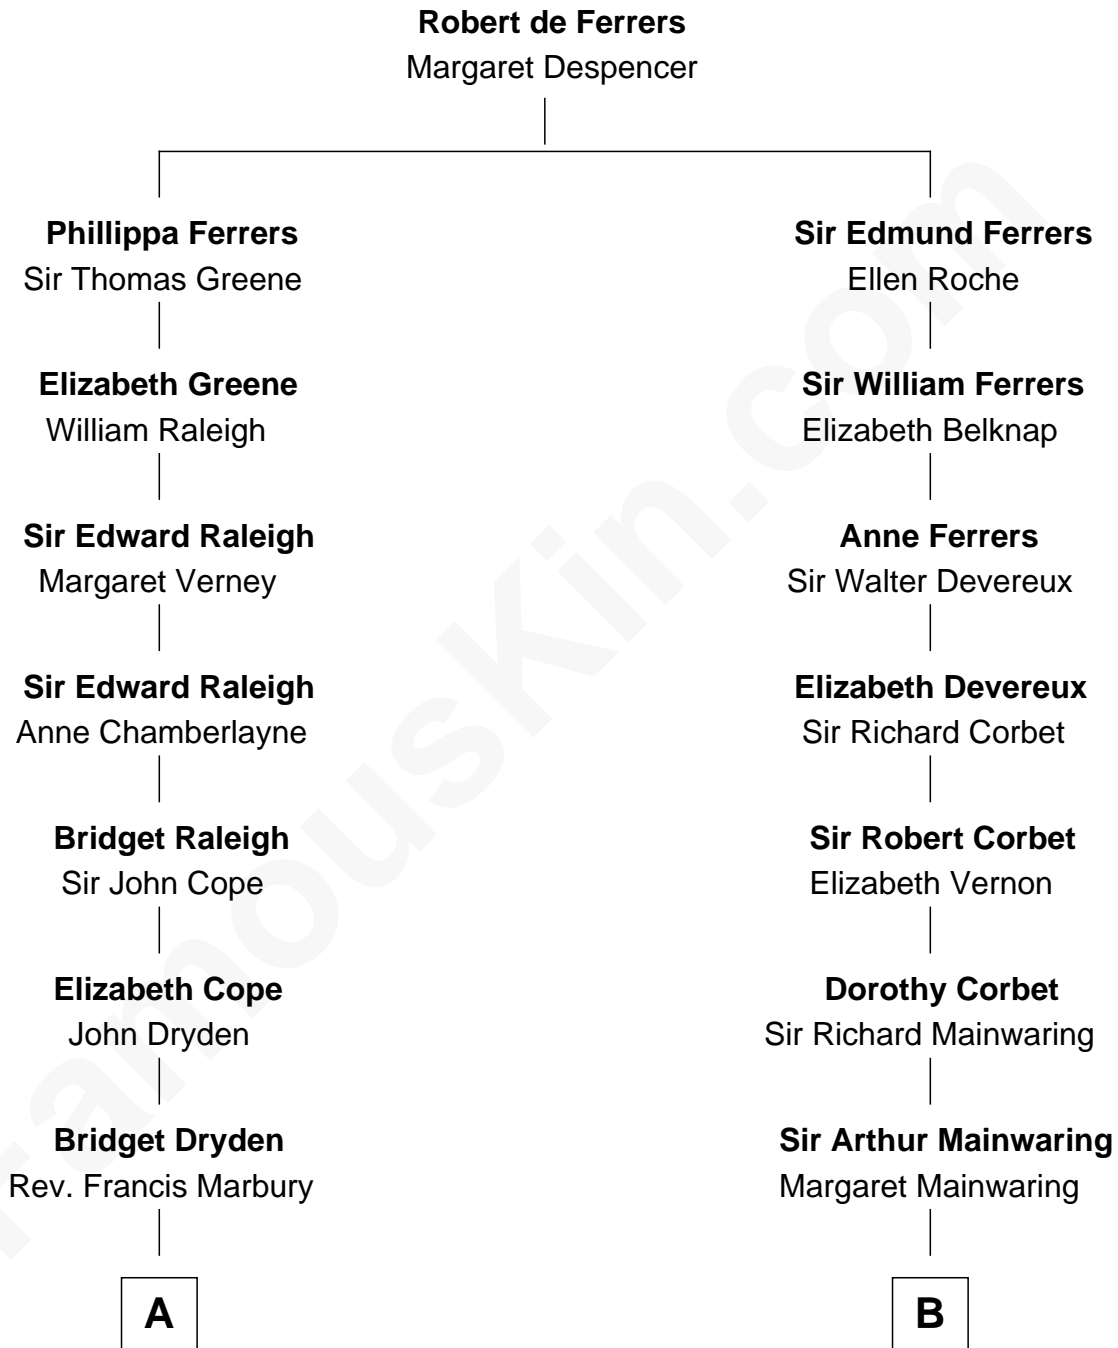

FamousKin.com Relationship Chart of

J. A. Folger

Founder of Folger Coffee Company

14th cousin 4 times removed of

Allen Dulles

5th Director of the C.I.A.

C

Allen Macy Dulles

Edith Foster

Allen Dulles

5th Director of the C.I.A.

FamousKin.com