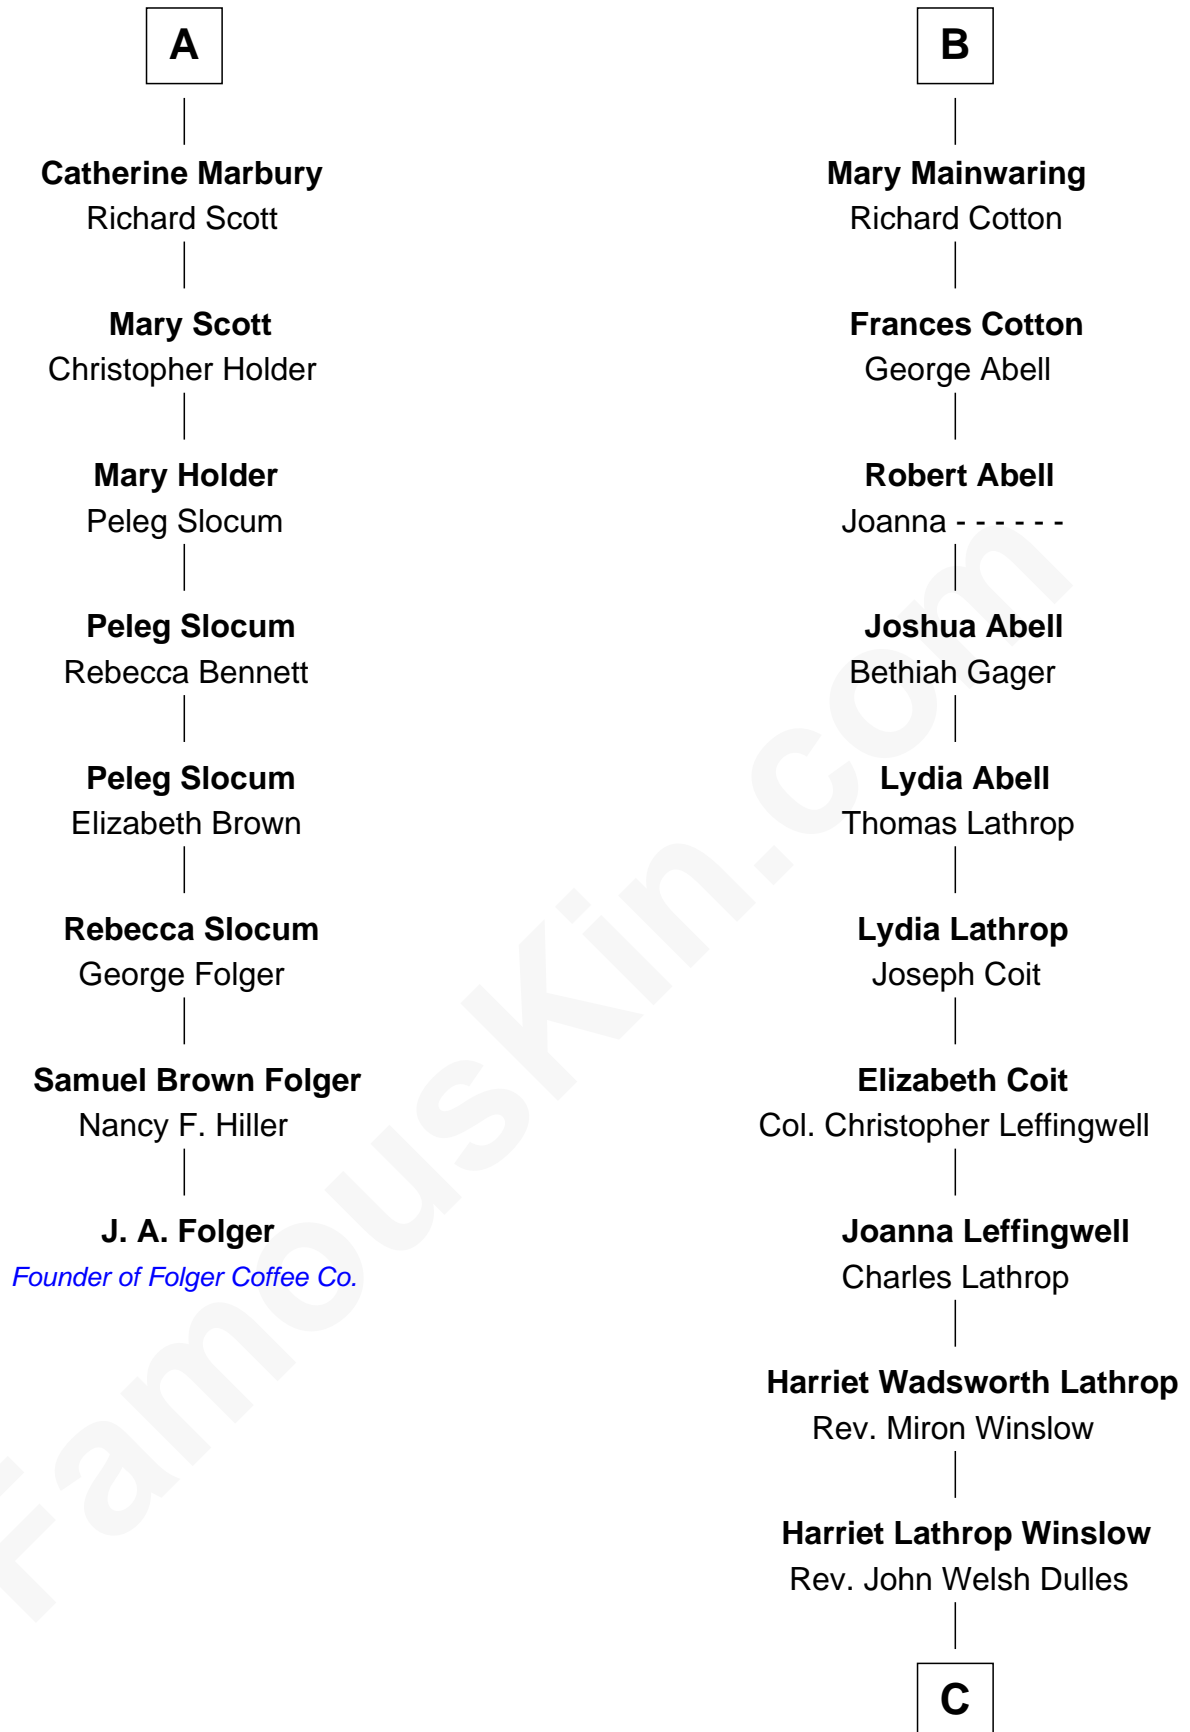

FamousKin.com Relationship Chart of

J. A. Folger

Founder of Folger Coffee Company

14th cousin 4 times removed of

Allen Dulles

5th Director of the C.I.A.

C

Allen Macy Dulles

Edith Foster

Allen Dulles

5th Director of the C.I.A.

FamousKin.com