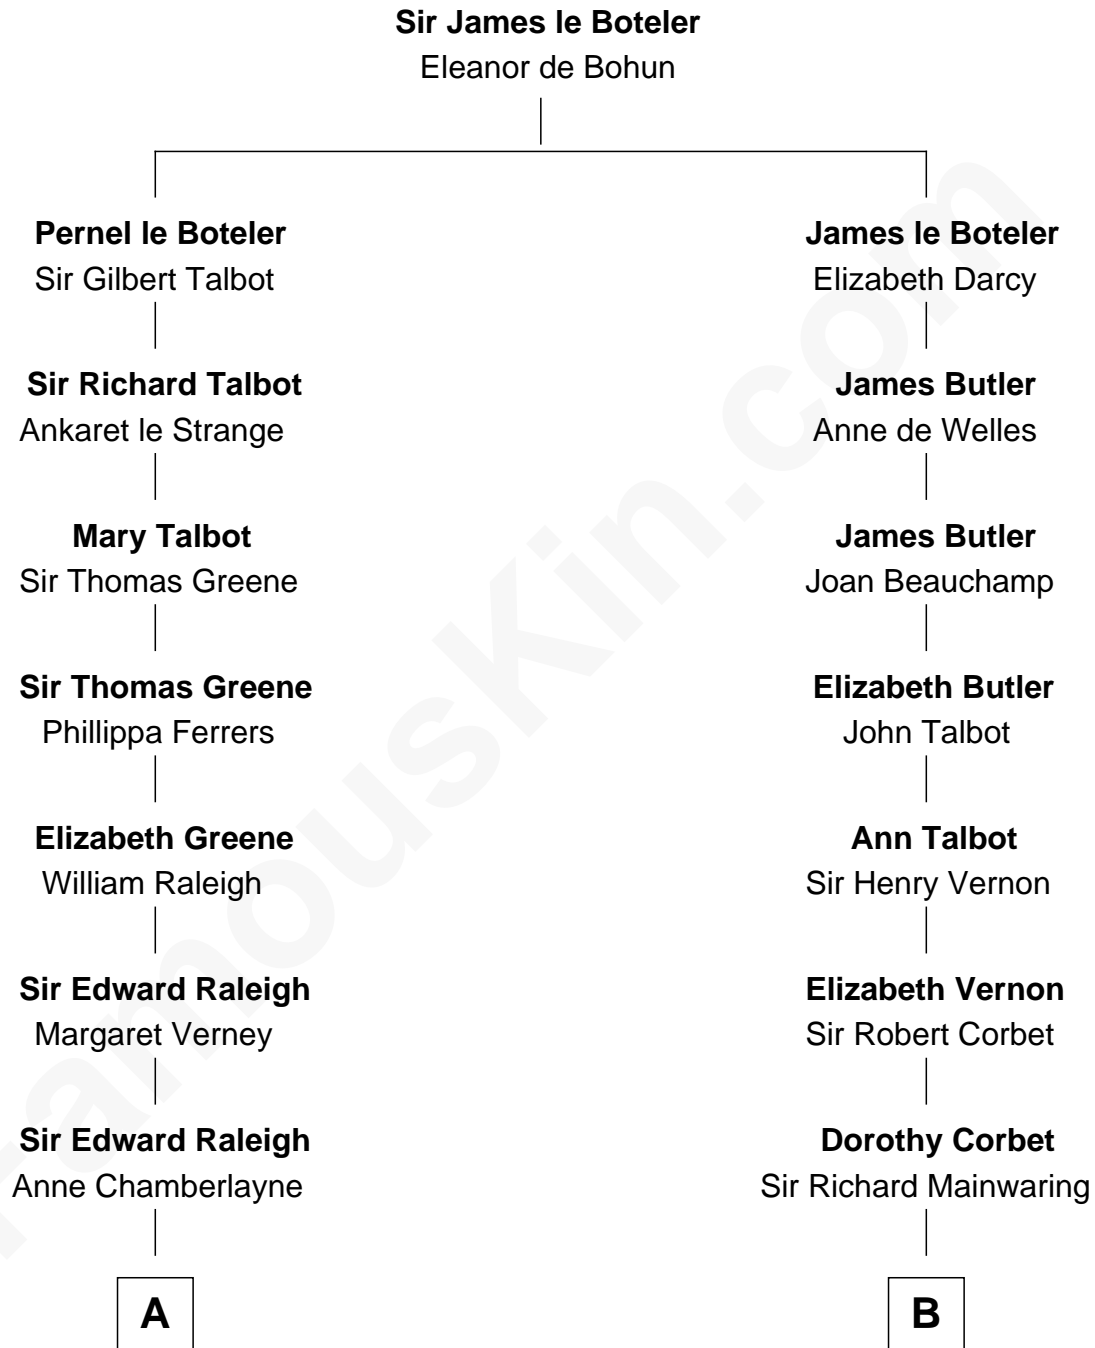

FamousKin.com Relationship Chart of

J. A. Folger

Founder of Folger Coffee Company

17th cousin 2 times removed of

Allen Dulles

5th Director of the C.I.A.

C

Harriet Lathrop Winslow
Rev. John Welsh Dulles

Allen Macy Dulles
Edith Foster

Allen Dulles
5th Director of the C.I.A.

FamousKin.com