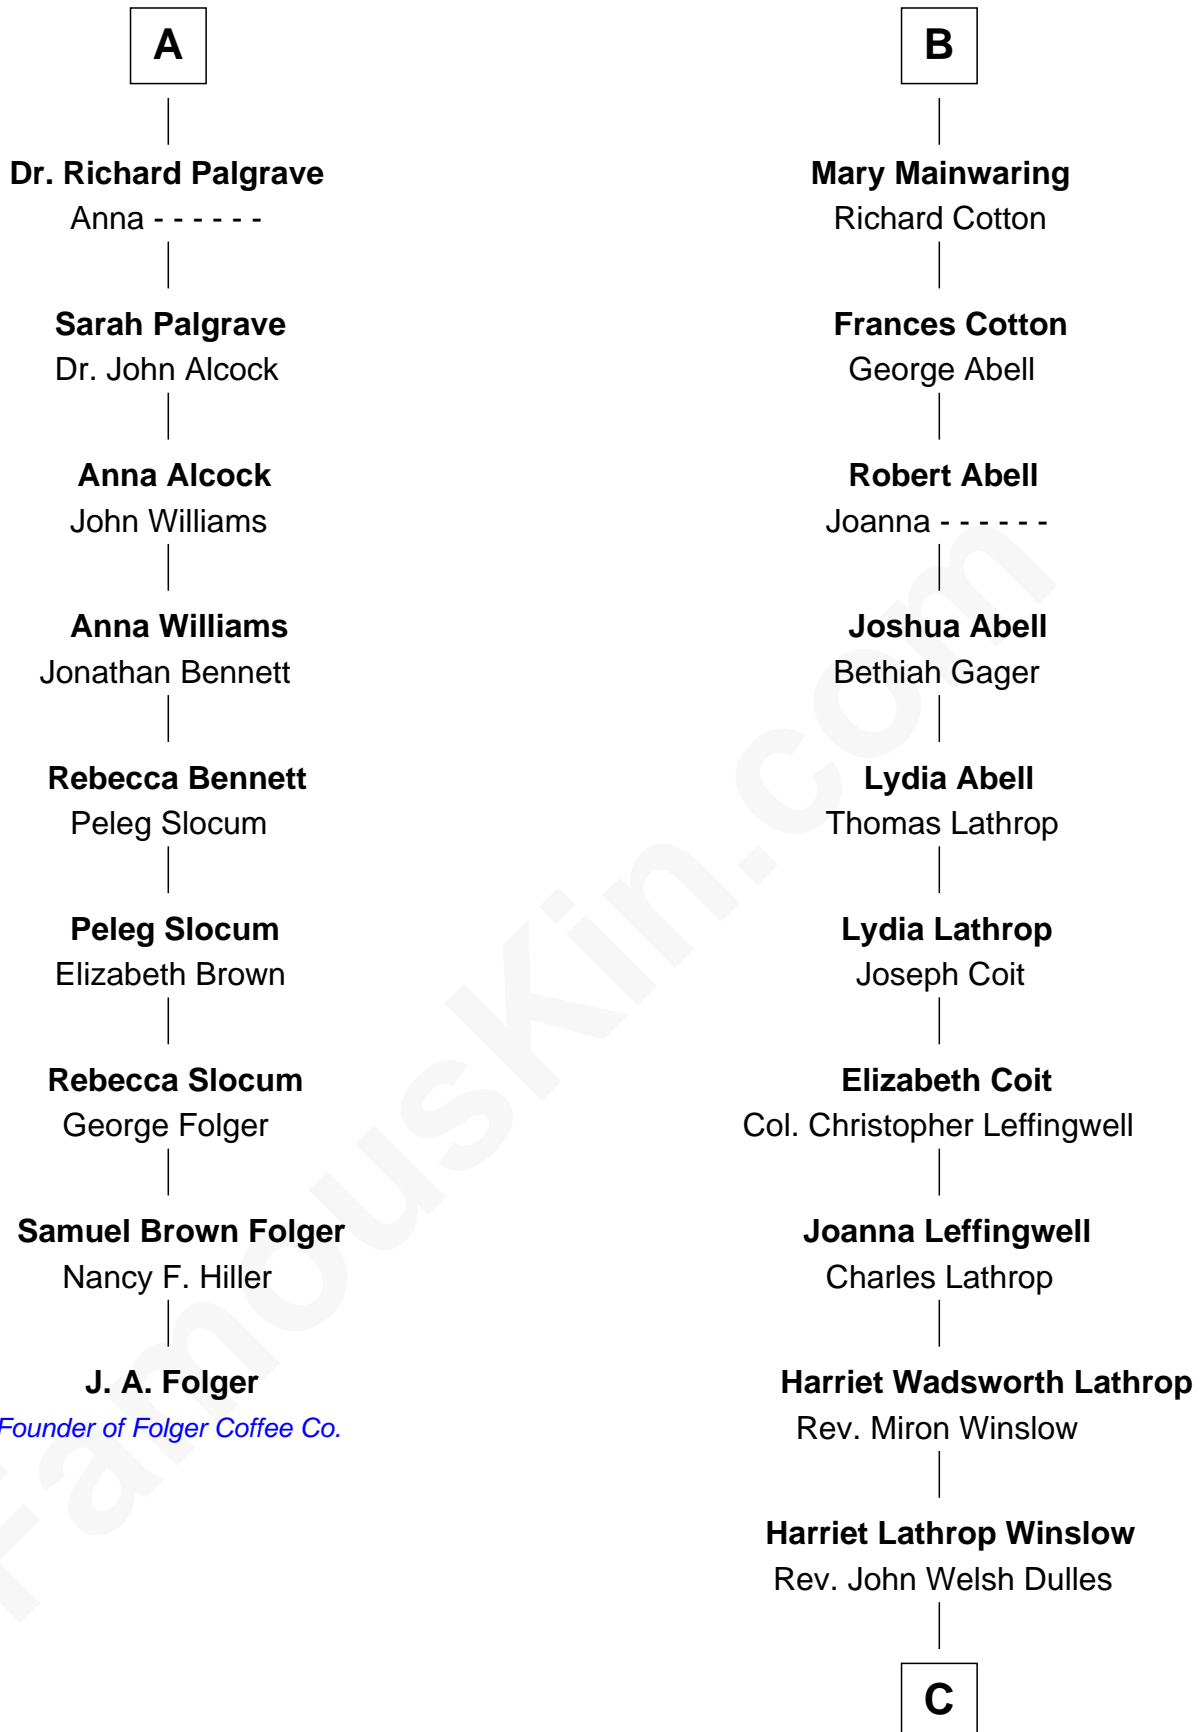

FamousKin.com

Relationship Chart of

J. A. Folger

Founder of Folger Coffee Company

15th cousin 3 times removed of

John Foster Dulles

52nd U.S. Secretary of State

Sir Richard Fitzalan

Elizabeth de Bohun

C

Allen Macy Dulles

Edith Foster

John Foster Dulles

52nd U.S. Secretary of State

FamousKin.com