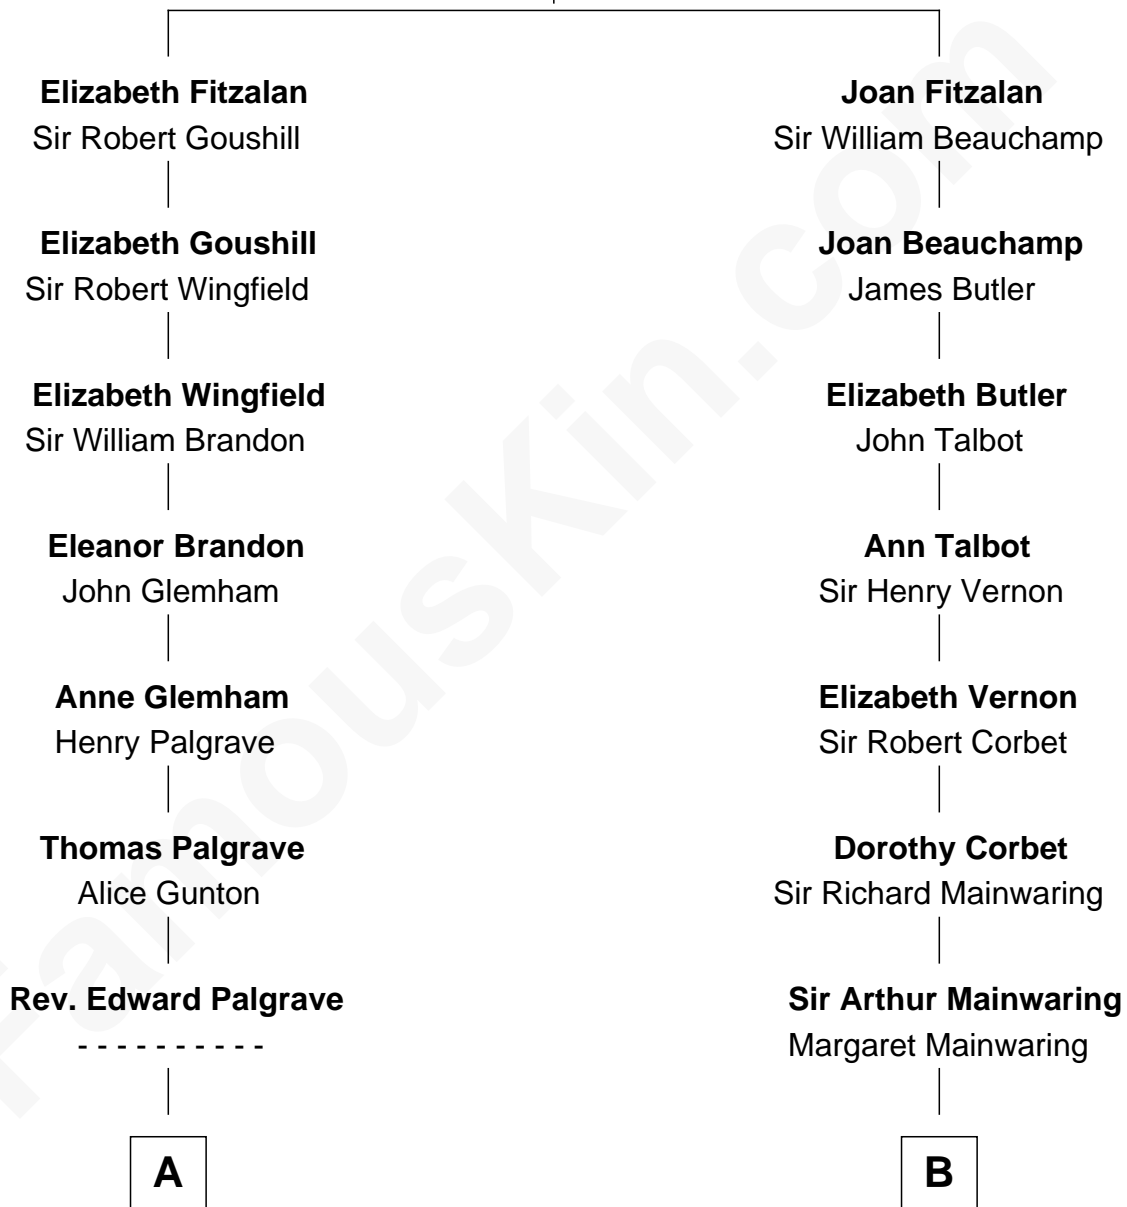

FamousKin.com

Relationship Chart of

J. A. Folger

Founder of Folger Coffee Company

15th cousin 3 times removed of

John Foster Dulles

52nd U.S. Secretary of State

Sir Richard Fitzalan

Elizabeth de Bohun

C

Allen Macy Dulles

Edith Foster

John Foster Dulles

52nd U.S. Secretary of State

FamousKin.com