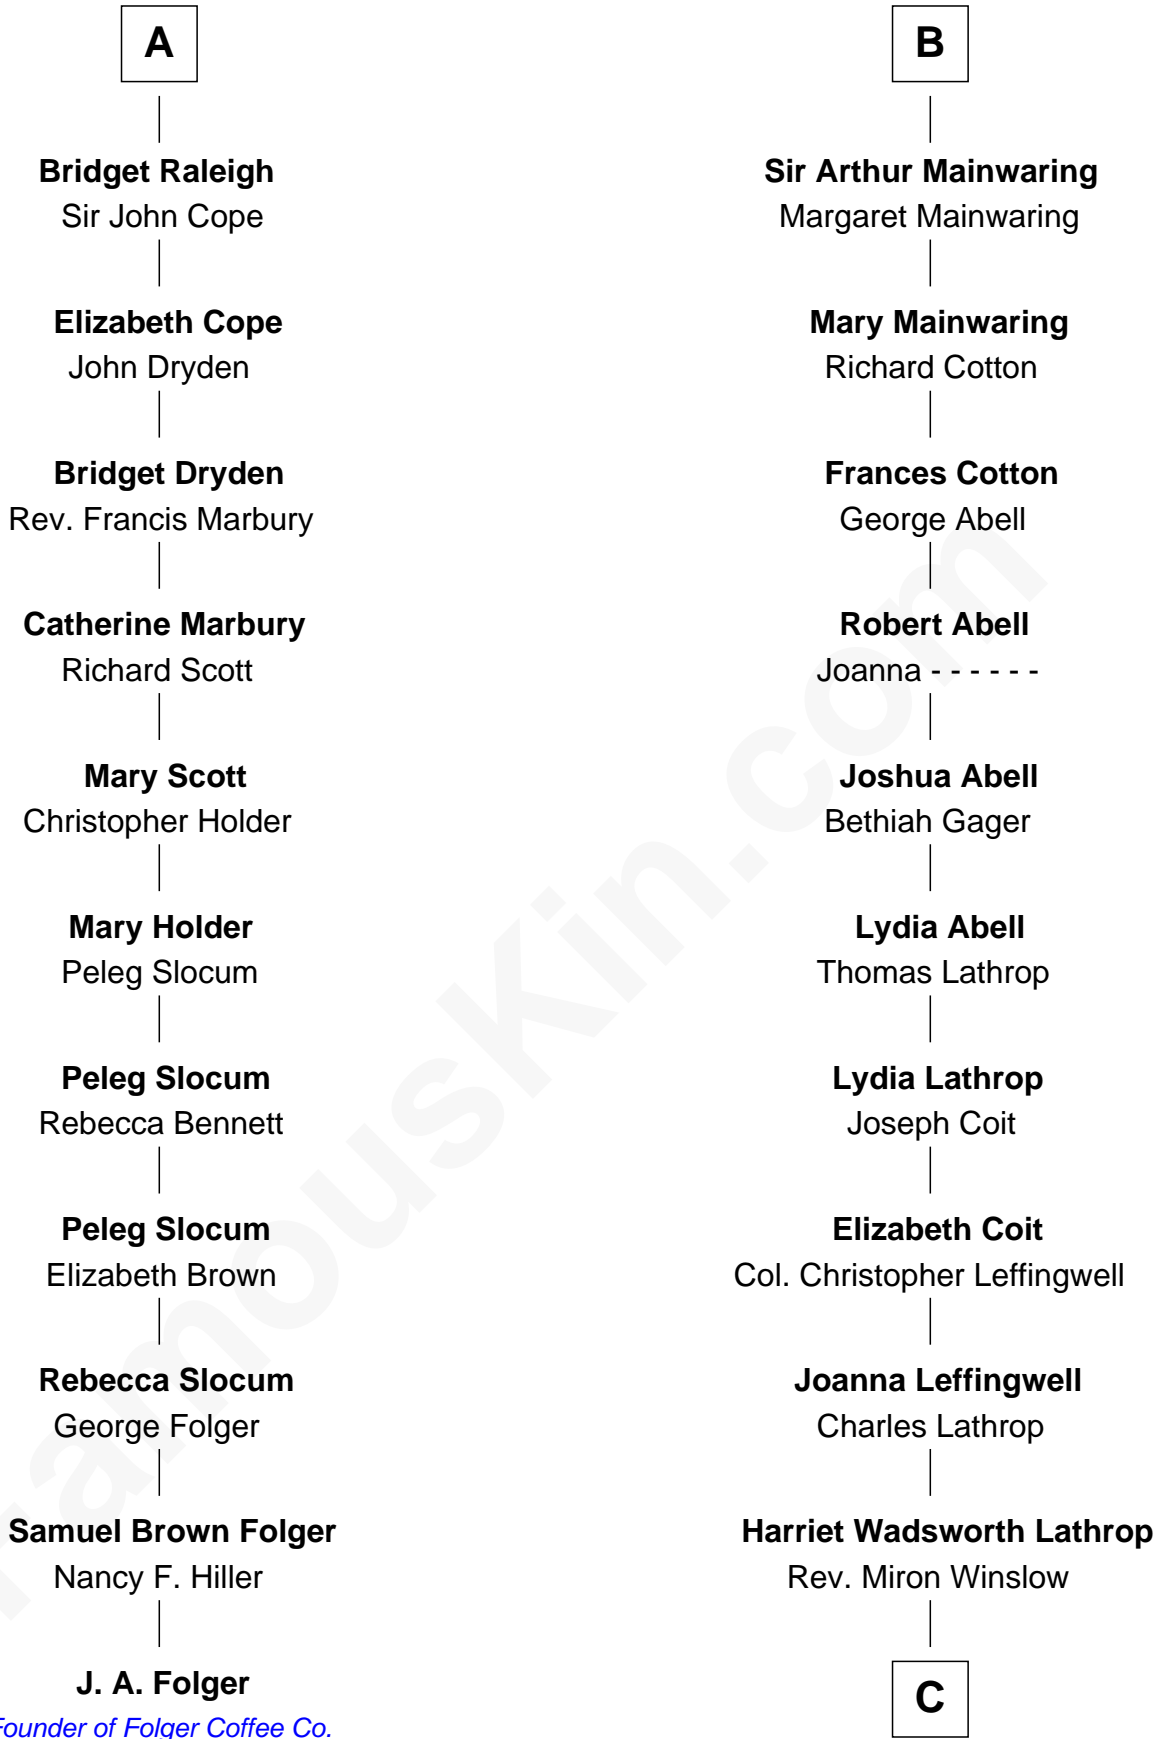

FamousKin.com Relationship Chart of

J. A. Folger

Founder of Folger Coffee Company

17th cousin 2 times removed of

John Foster Dulles

52nd U.S. Secretary of State

C

Harriet Lathrop Winslow

Rev. John Welsh Dulles

Allen Macy Dulles

Edith Foster

John Foster Dulles

52nd U.S. Secretary of State

FamousKin.com