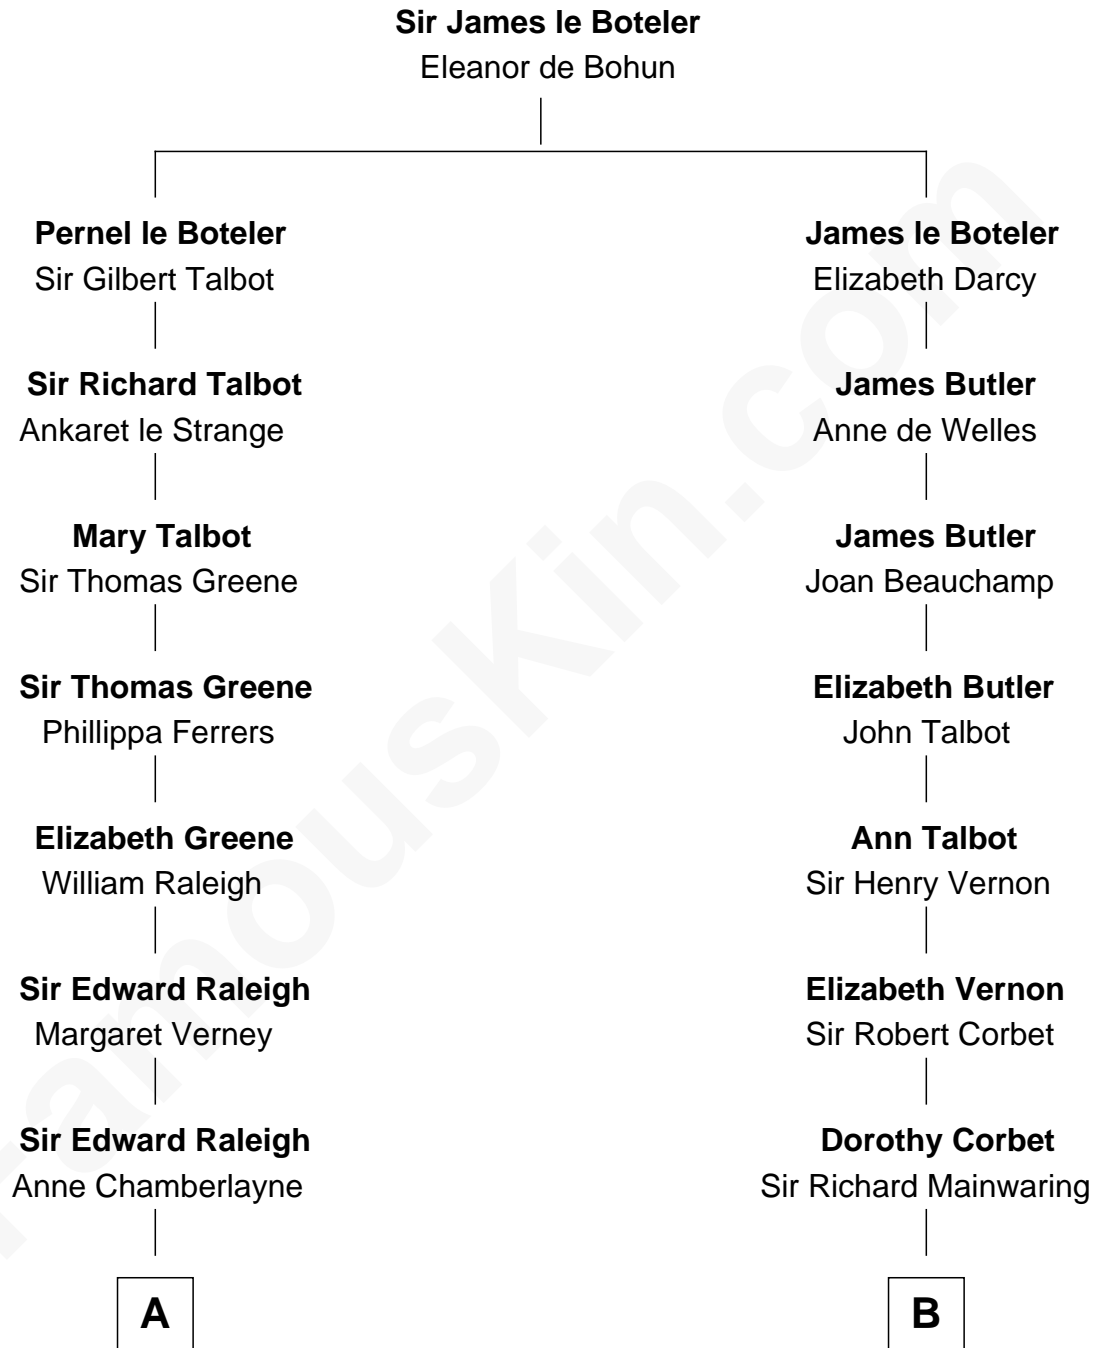

FamousKin.com Relationship Chart of

J. A. Folger

Founder of Folger Coffee Company

17th cousin 2 times removed of

John Foster Dulles

52nd U.S. Secretary of State

C

Harriet Lathrop Winslow

Rev. John Welsh Dulles

Allen Macy Dulles

Edith Foster

John Foster Dulles

52nd U.S. Secretary of State

FamousKin.com