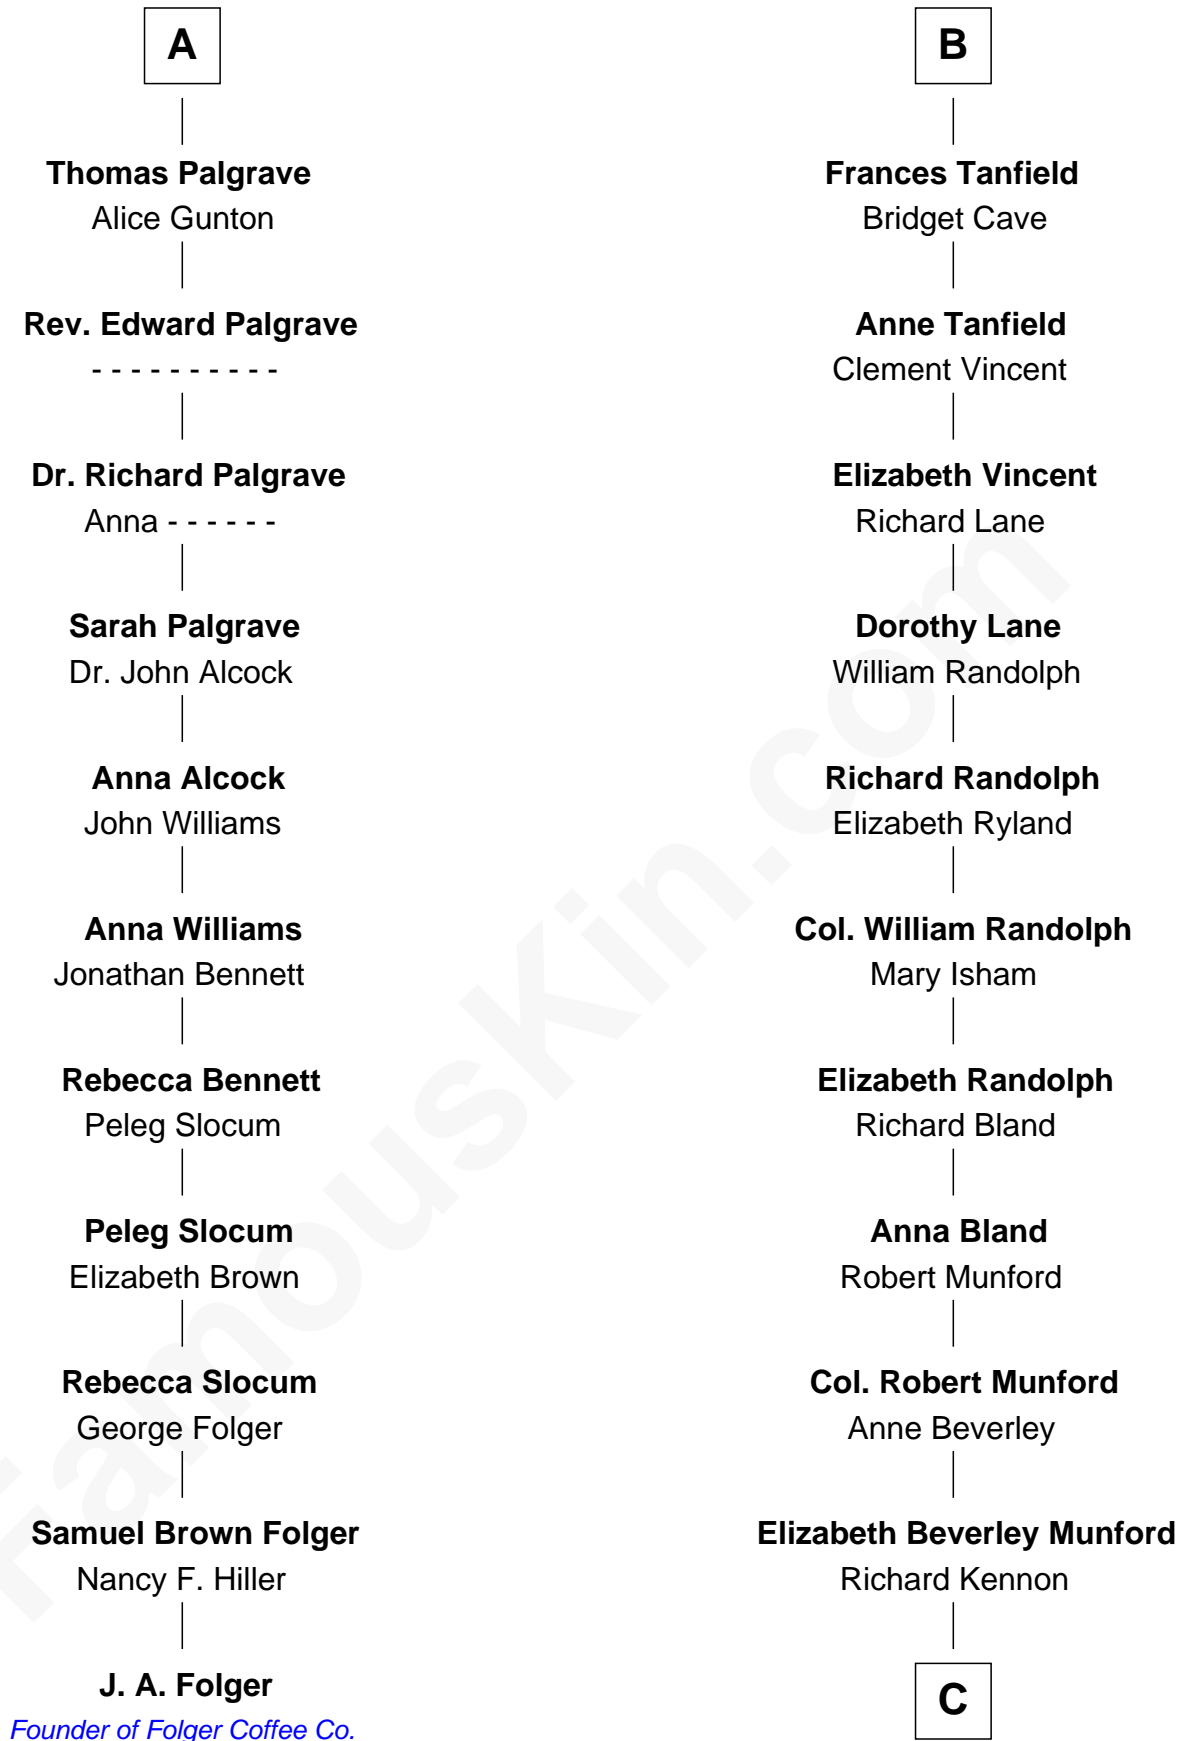

FamousKin.com Relationship Chart of

J. A. Folger

Founder of Folger Coffee Company

17th cousin 3 times removed of

Upton Sinclair

Pulitzer Prize Winning Novelist

Henry Plantagenet

Maud de Chaworth

Eleanor Plantagenet

Richard Fitzalan

Sir Richard Fitzalan

Elizabeth de Bohun

Elizabeth Fitzalan

Sir Robert Goushill

Elizabeth Goushill

Sir Robert Wingfield

John de Mowbray

John de Mowbray

Elizabeth de Segrave

Sir Thomas Mowbray

Elizabeth Fitzalan

Margaret Mowbray

Sir Robert Howard

Katherine Howard

Sir Edward Neville

Catherine Neville

Robert Tanfield

William Tanfield

Elizabeth Stavely

B

C

—
Sarah Skipwith Kennon