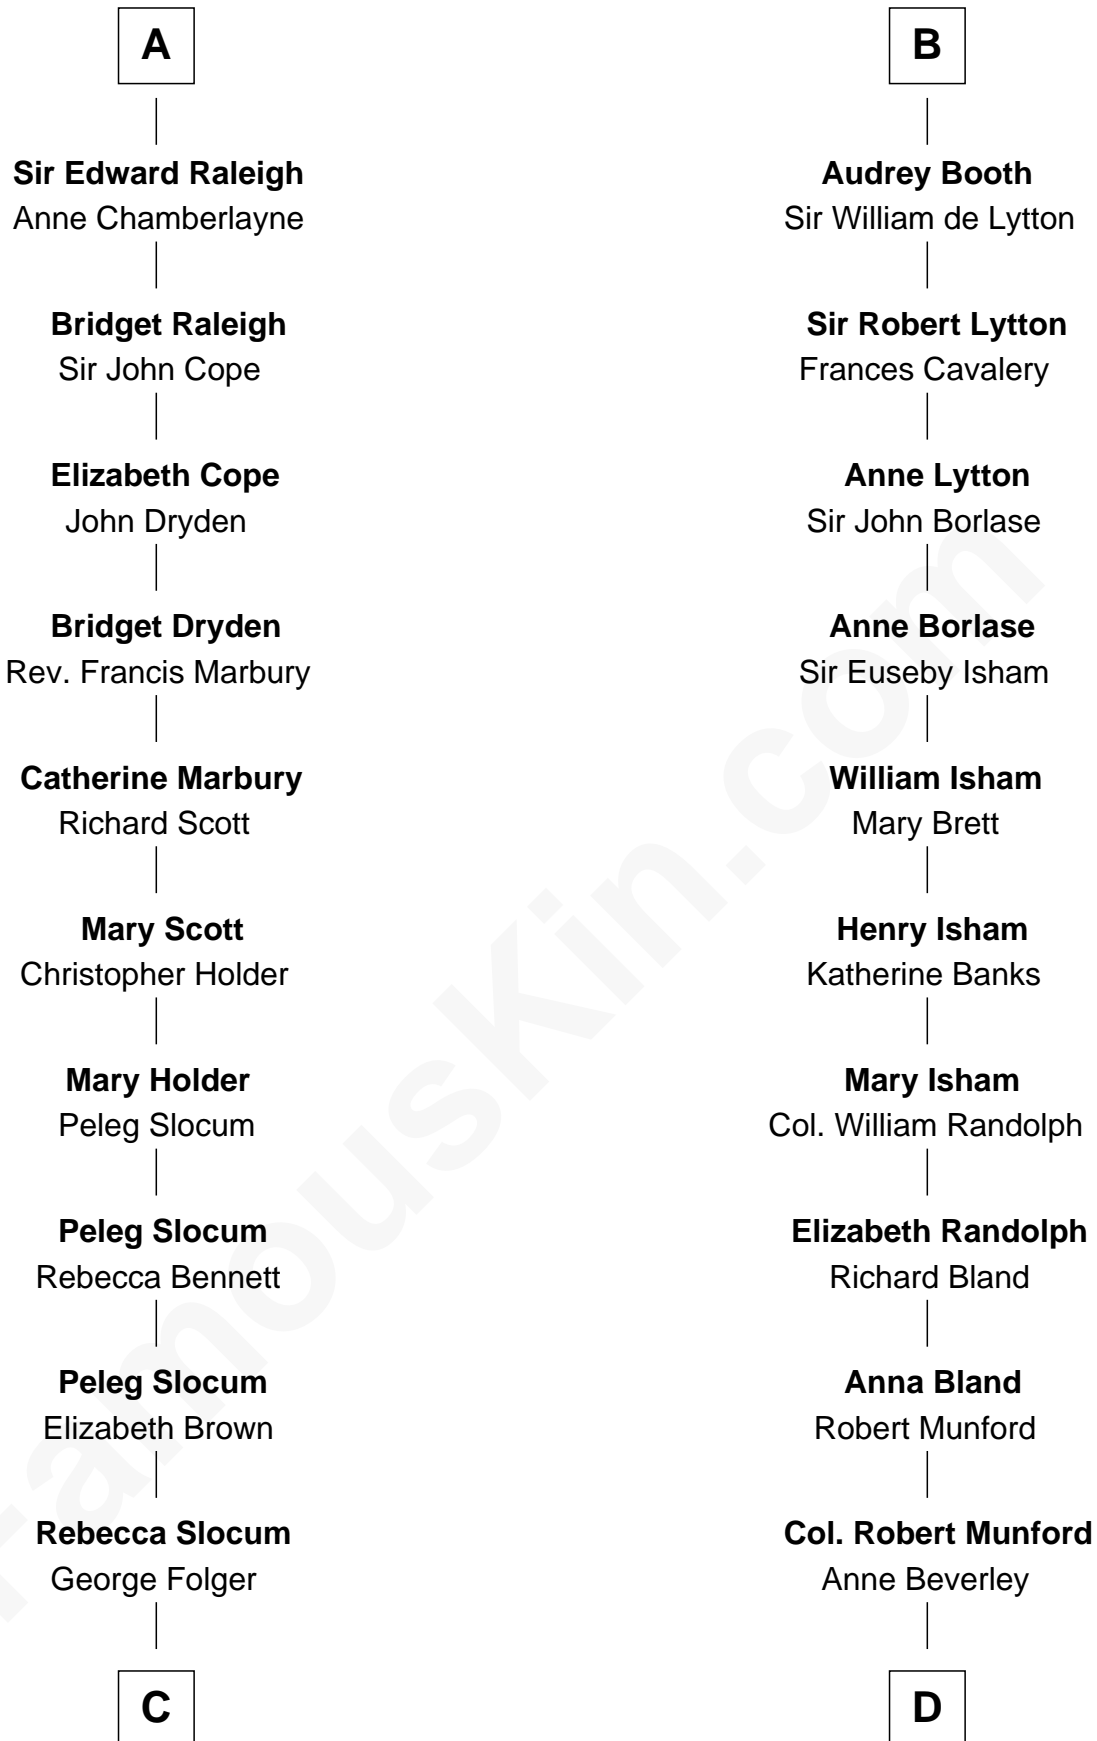

# FamousKin.com Relationship Chart of

**J. A. Folger**

*Founder of Folger Coffee Company*

**18th cousin 3 times removed of**

**Upton Sinclair**

*Pulitzer Prize Winning Novelist*

**Sir Hugh le Despencer**

Isabella de Beauchamp

**C**

**Samuel Brown Folger**

Nancy F. Hiller

**J. A. Folger**

*Founder of Folger Coffee Co.*

**D**

**Elizabeth Beverley Munford**

Richard Kennon

**Sarah Skipwith Kennon**

Arthur Sinclair

**Arthur Sinclair**

Lelia Imogen Dawley

**Upton Beall Sinclair**

Priscilla Augusta Harden

**Upton Sinclair**

*Pulitzer Prize Novelist*