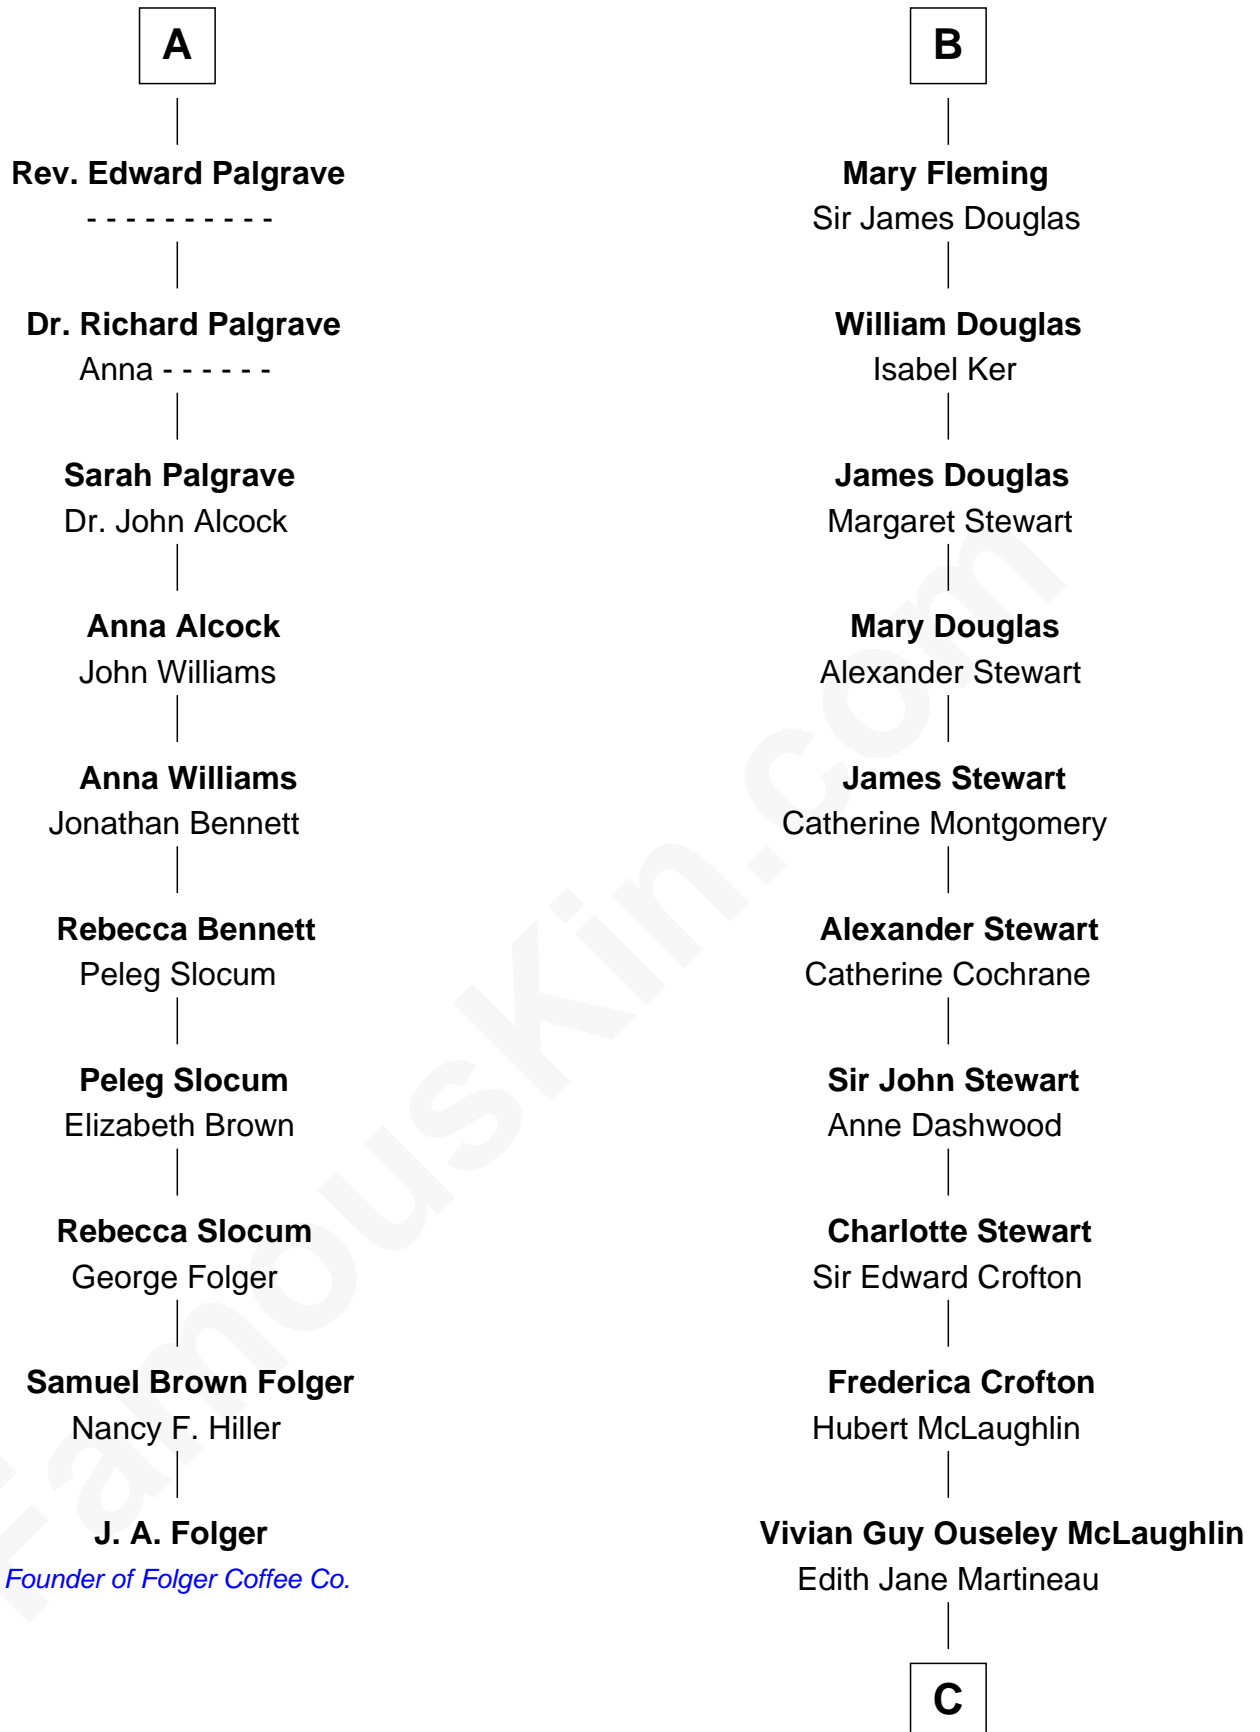

# FamousKin.com Relationship Chart of

**J. A. Folger**

*Founder of Folger Coffee Company*

16th cousin 3 times removed of

**Guy Ritchie**

*British Filmmaker*

**Richard Fitzalan**  
Eleanor Plantagenet

C

**Doris Margareta McLaughlin**

Stuart John Ritchie

**John Vivian Ritchie**

Amber Mary Parkinson

**Guy Ritchie**

*British Filmmaker*

FamousKin.com