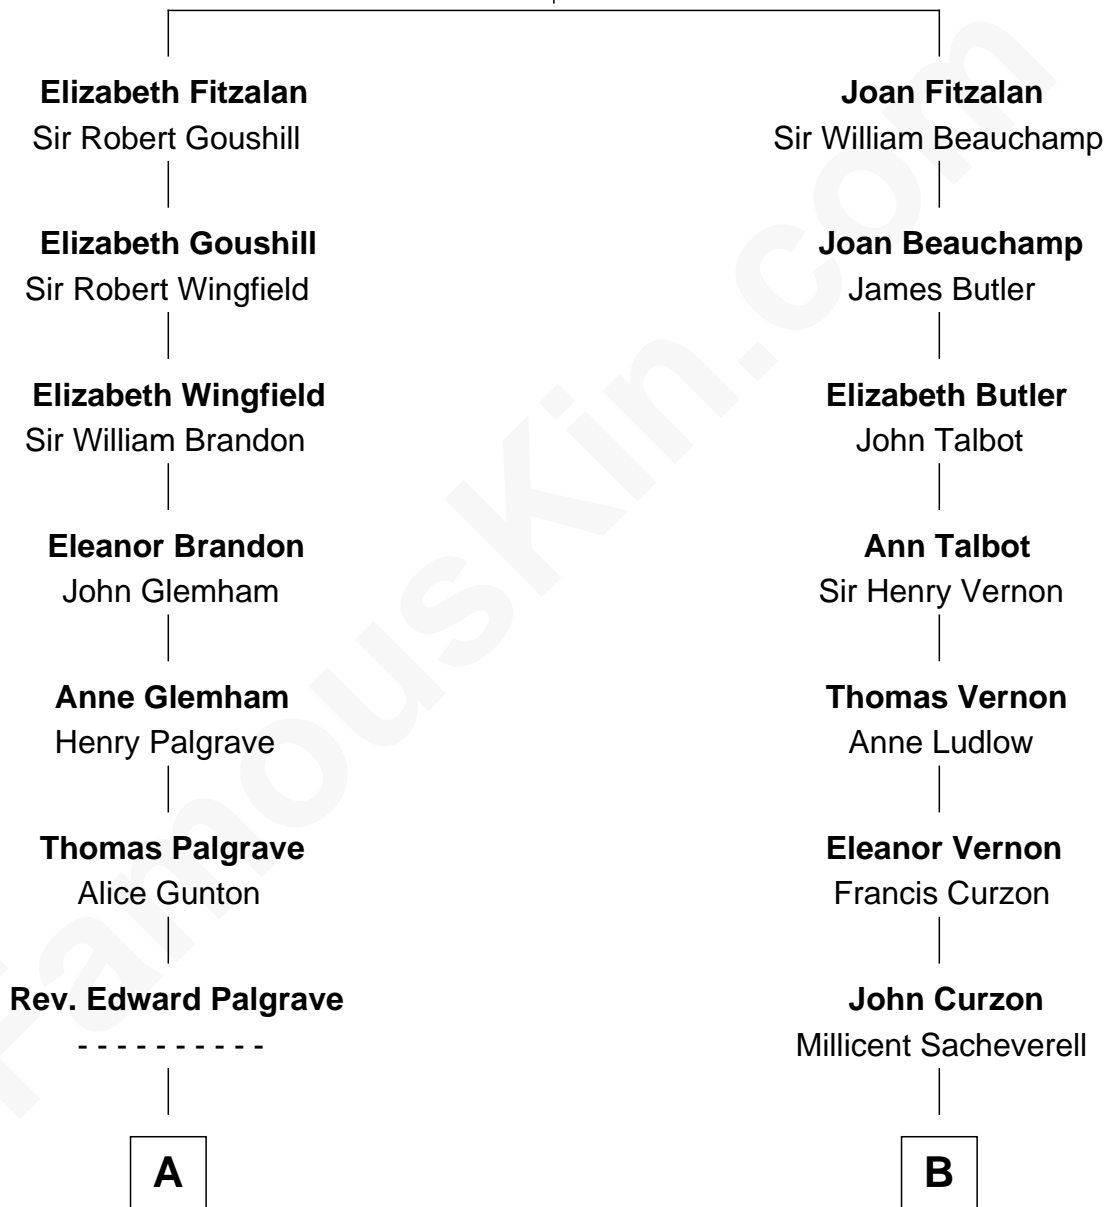

# FamousKin.com Relationship Chart of

**J. A. Folger**

*Founder of Folger Coffee Company*

15th cousin 4 times removed of

**Oliver Platt**

*Movie Actor*

**Sir Richard Fitzalan**

Elizabeth de Bohun

**C**

**Eileen Burden**  
Walter Maynard

**Sheila Maynard**  
Nicholas Platt

**Oliver Platt**  
*Movie Actor*

FamousKin.com