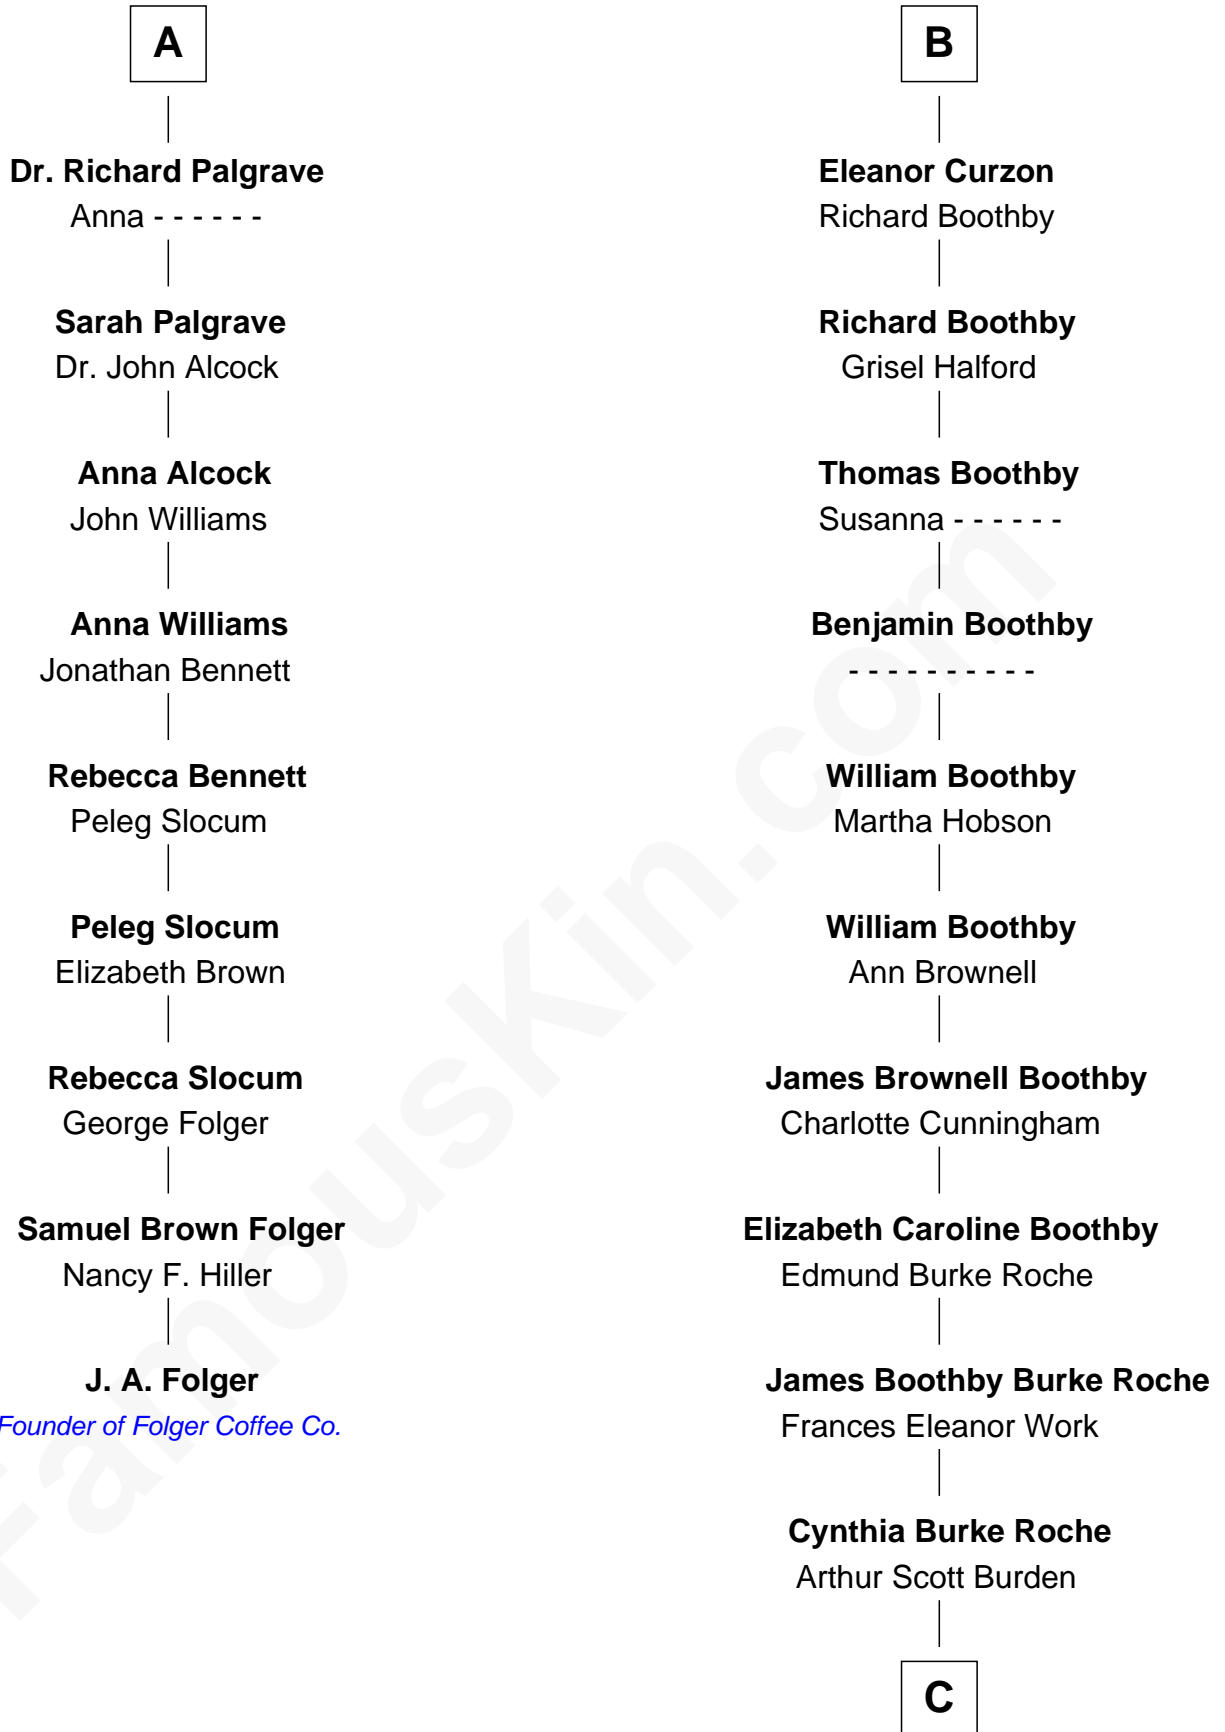

# FamousKin.com Relationship Chart of

**J. A. Folger**

*Founder of Folger Coffee Company*

15th cousin 4 times removed of

**Oliver Platt**

*Movie Actor*

**Sir Richard Fitzalan**

Elizabeth de Bohun

**C**

**Eileen Burden**  
Walter Maynard

**Sheila Maynard**  
Nicholas Platt

**Oliver Platt**  
*Movie Actor*

FamousKin.com