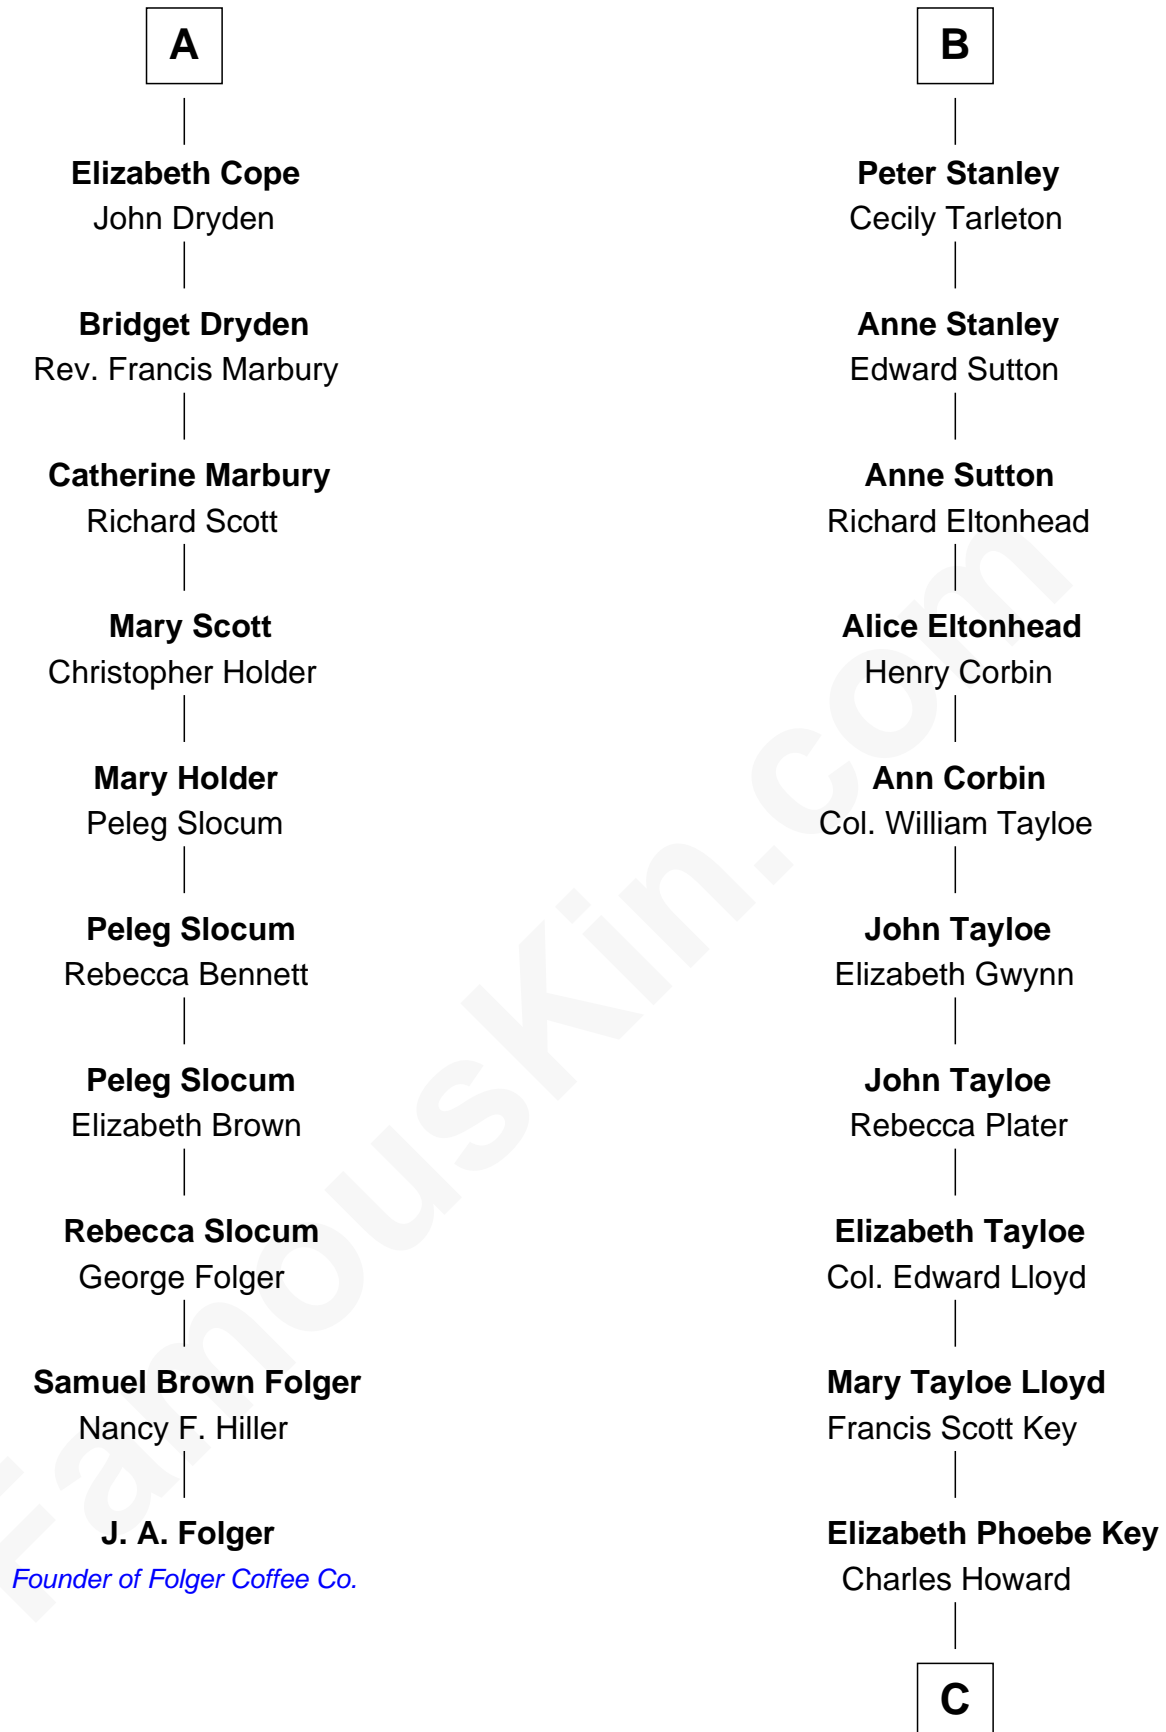

FamousKin.com

Relationship Chart of

J. A. Folger

Founder of Folger Coffee Company

16th cousin 2 times removed of

Thomas Hunt Morgan

Nobel Prize Winner in Physiology or Medicine

C

Ellen Key Howard
Charlton Hunt Morgan

Thomas Hunt Morgan
Nobel Prize Winner

FamousKin.com