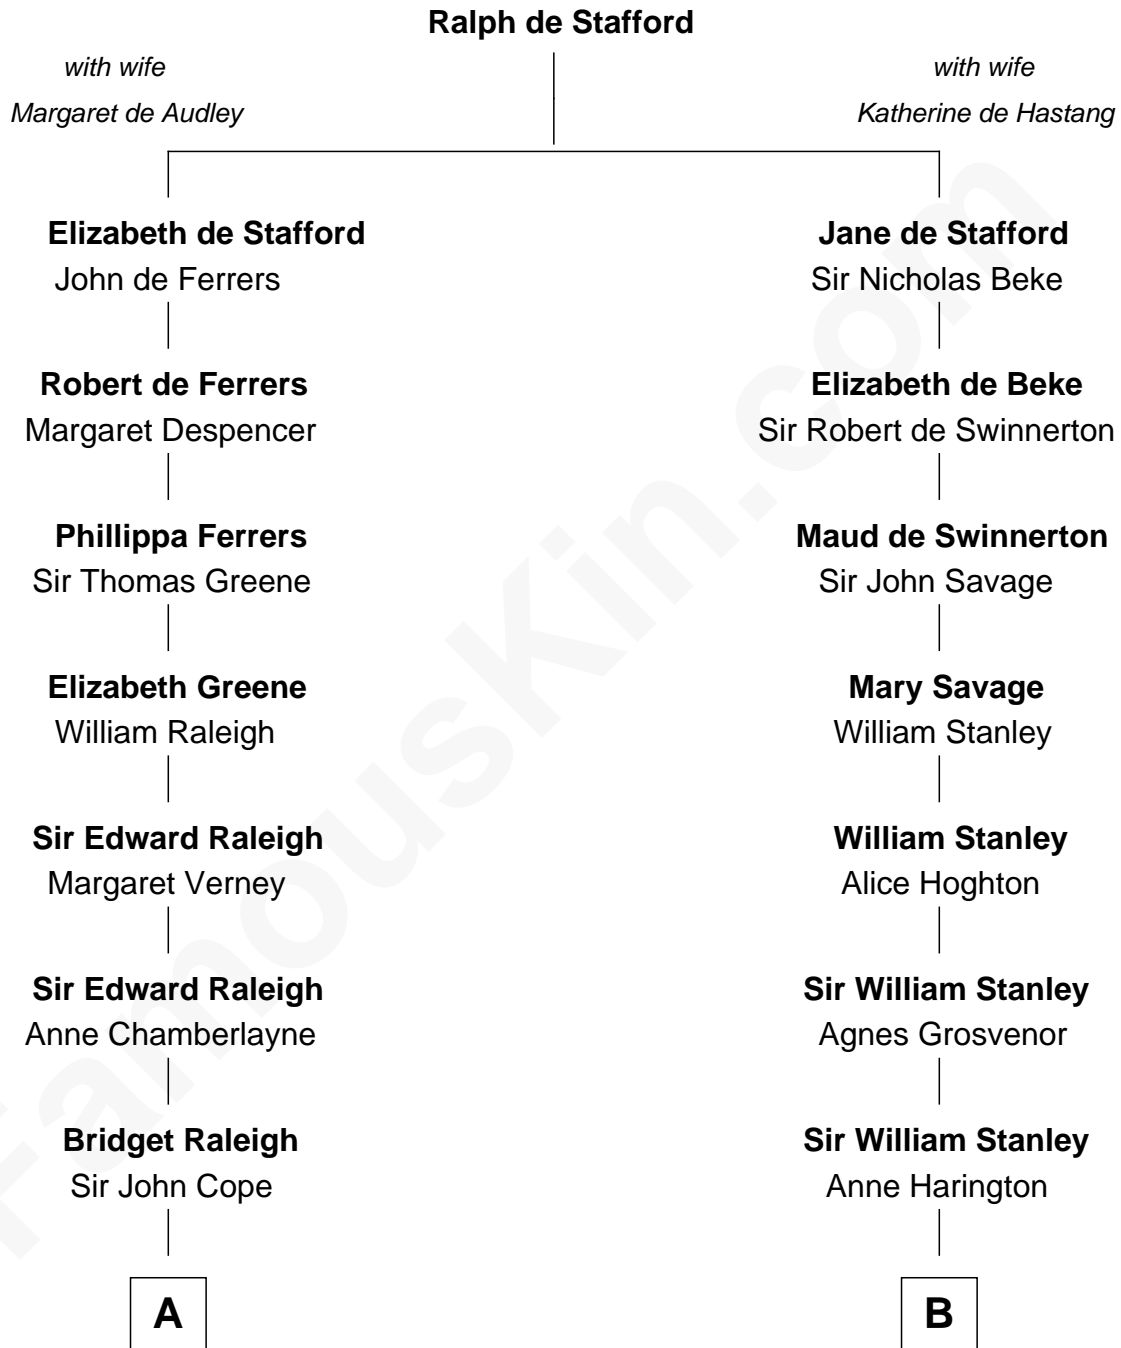

FamousKin.com

Relationship Chart of

J. A. Folger

Founder of Folger Coffee Company

16th cousin 2 times removed of

Thomas Hunt Morgan

Nobel Prize Winner in Physiology or Medicine

C