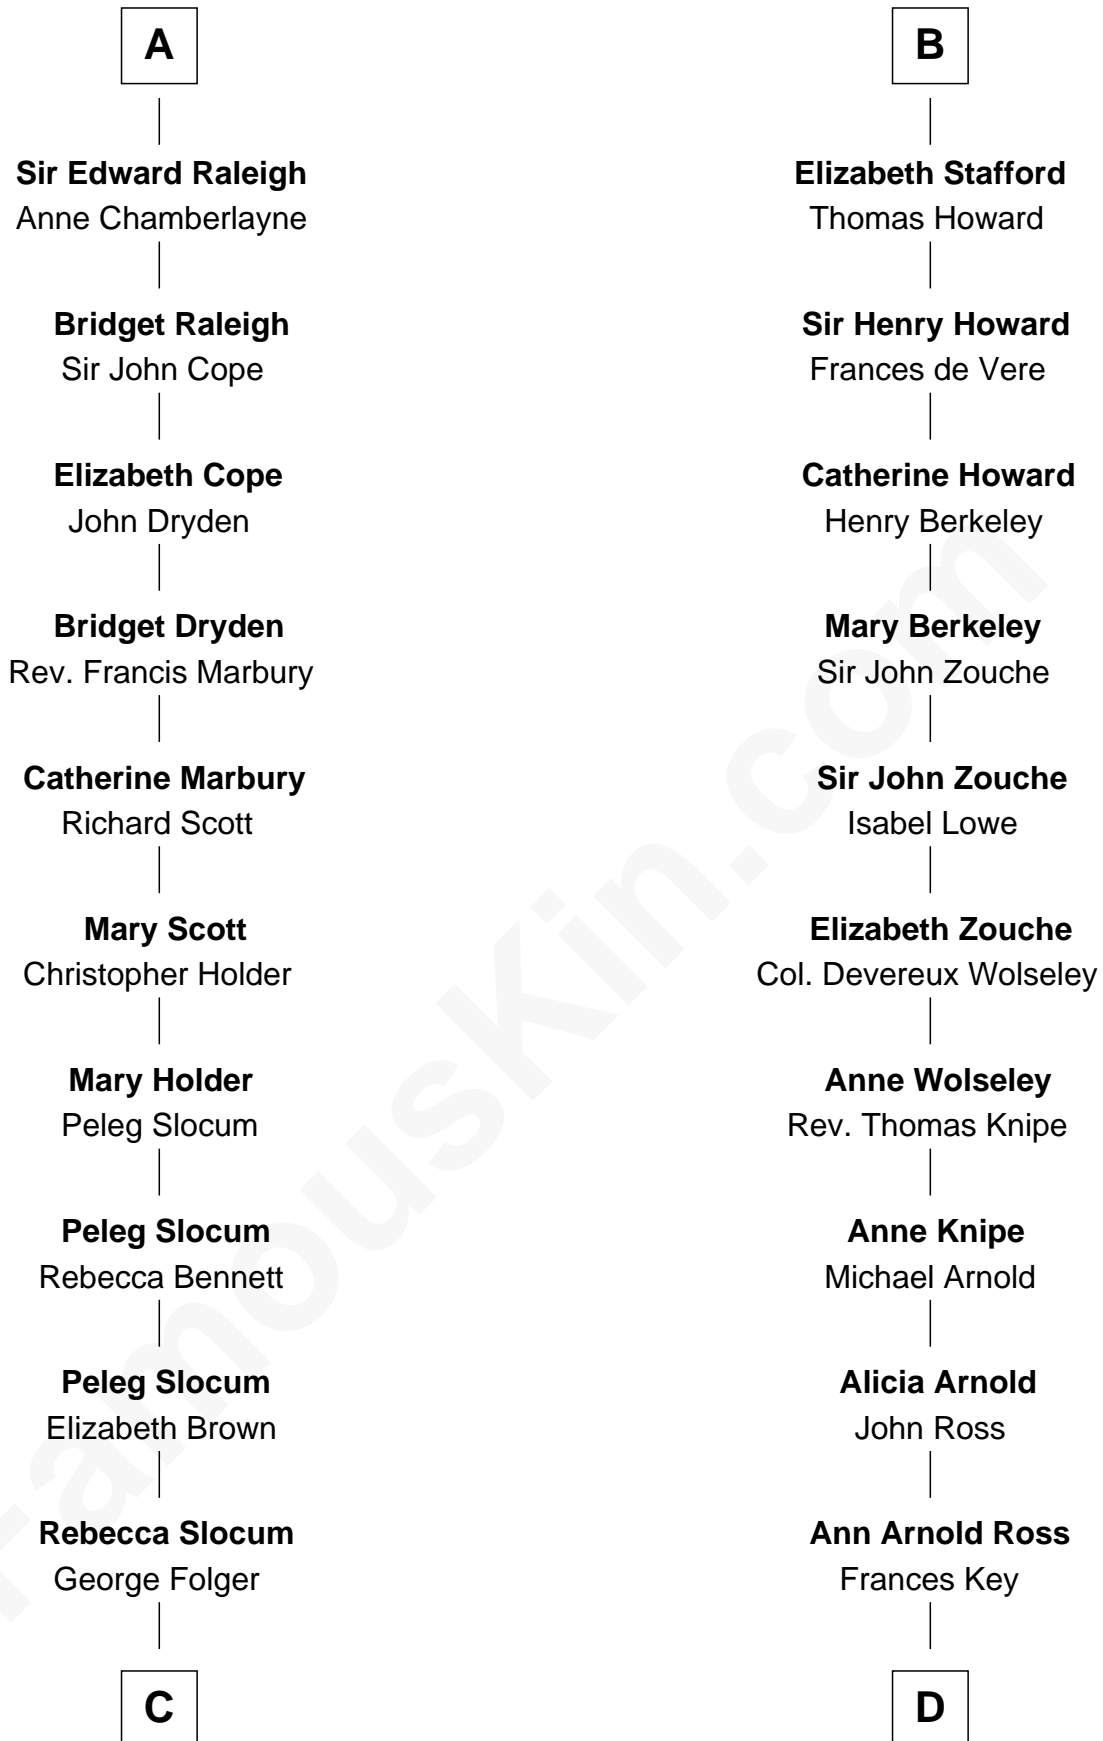

FamousKin.com Relationship Chart of

J. A. Folger

Founder of Folger Coffee Company

18th cousin 3 times removed of

Thomas Hunt Morgan

Nobel Prize Winner in Physiology or Medicine

Sir Hugh I de Audley

Iseult de Mortimer

C

Samuel Brown Folger

Nancy F. Hiller

J. A. Folger

Founder of Folger Coffee Co.

D

John Ross Key

Anne Phebe Penn Dagworthy Charlton