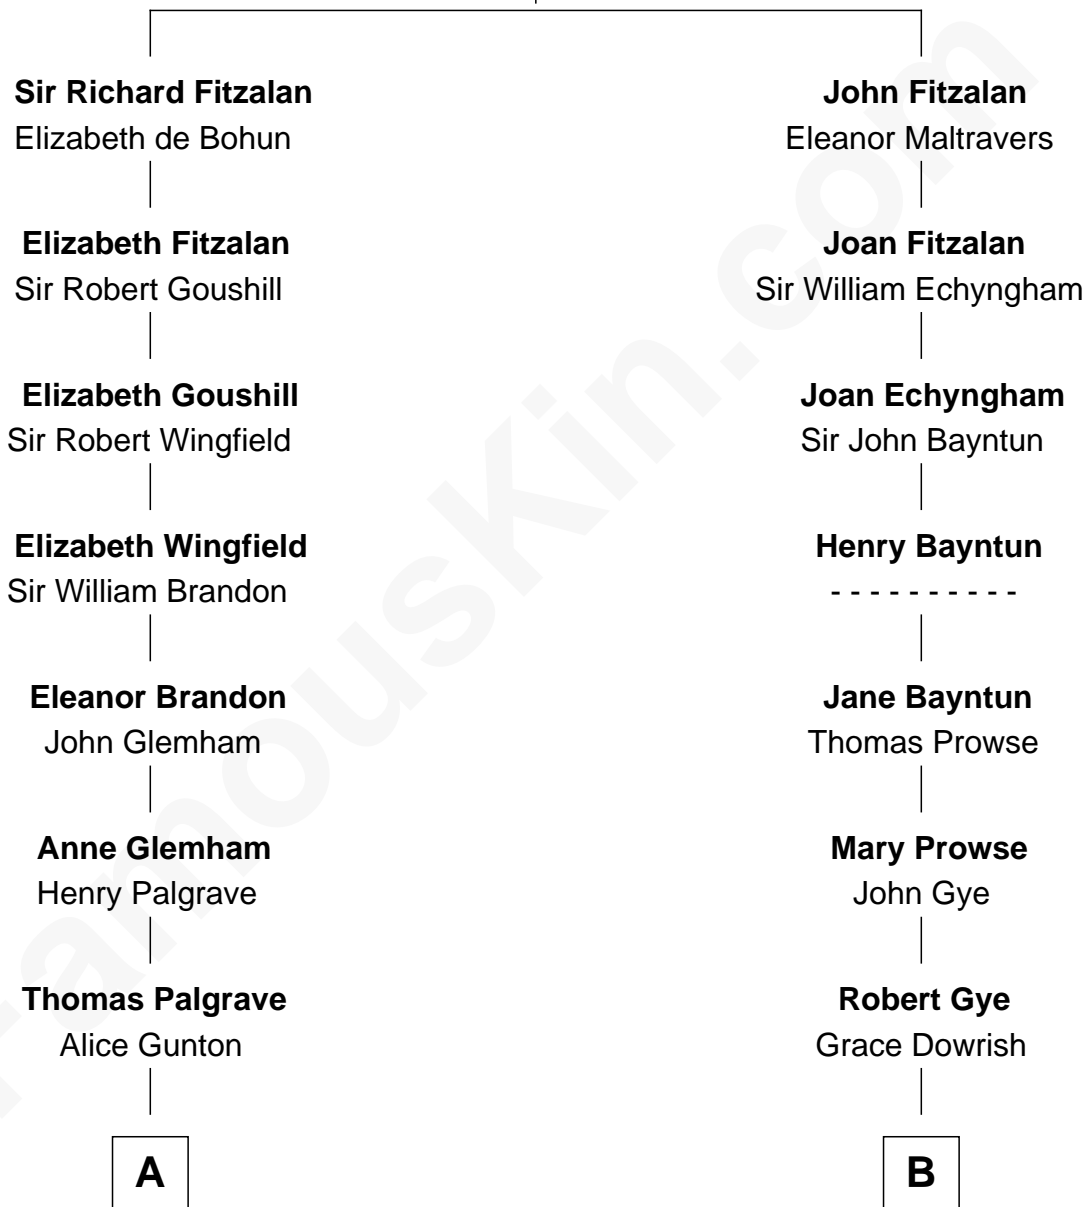

# FamousKin.com Relationship Chart of

**J. A. Folger**

*Founder of Folger Coffee Company*

16th cousin 2 times removed of

**Pete Seeger**

*American Folk Singer*

**Richard Fitzalan**  
Eleanor Plantagenet

**C**

**Charles Louis Seeger**  
Constance de Clyver Edson

**Pete Seeger**  
*American Folk Singer*

FamousKin.com