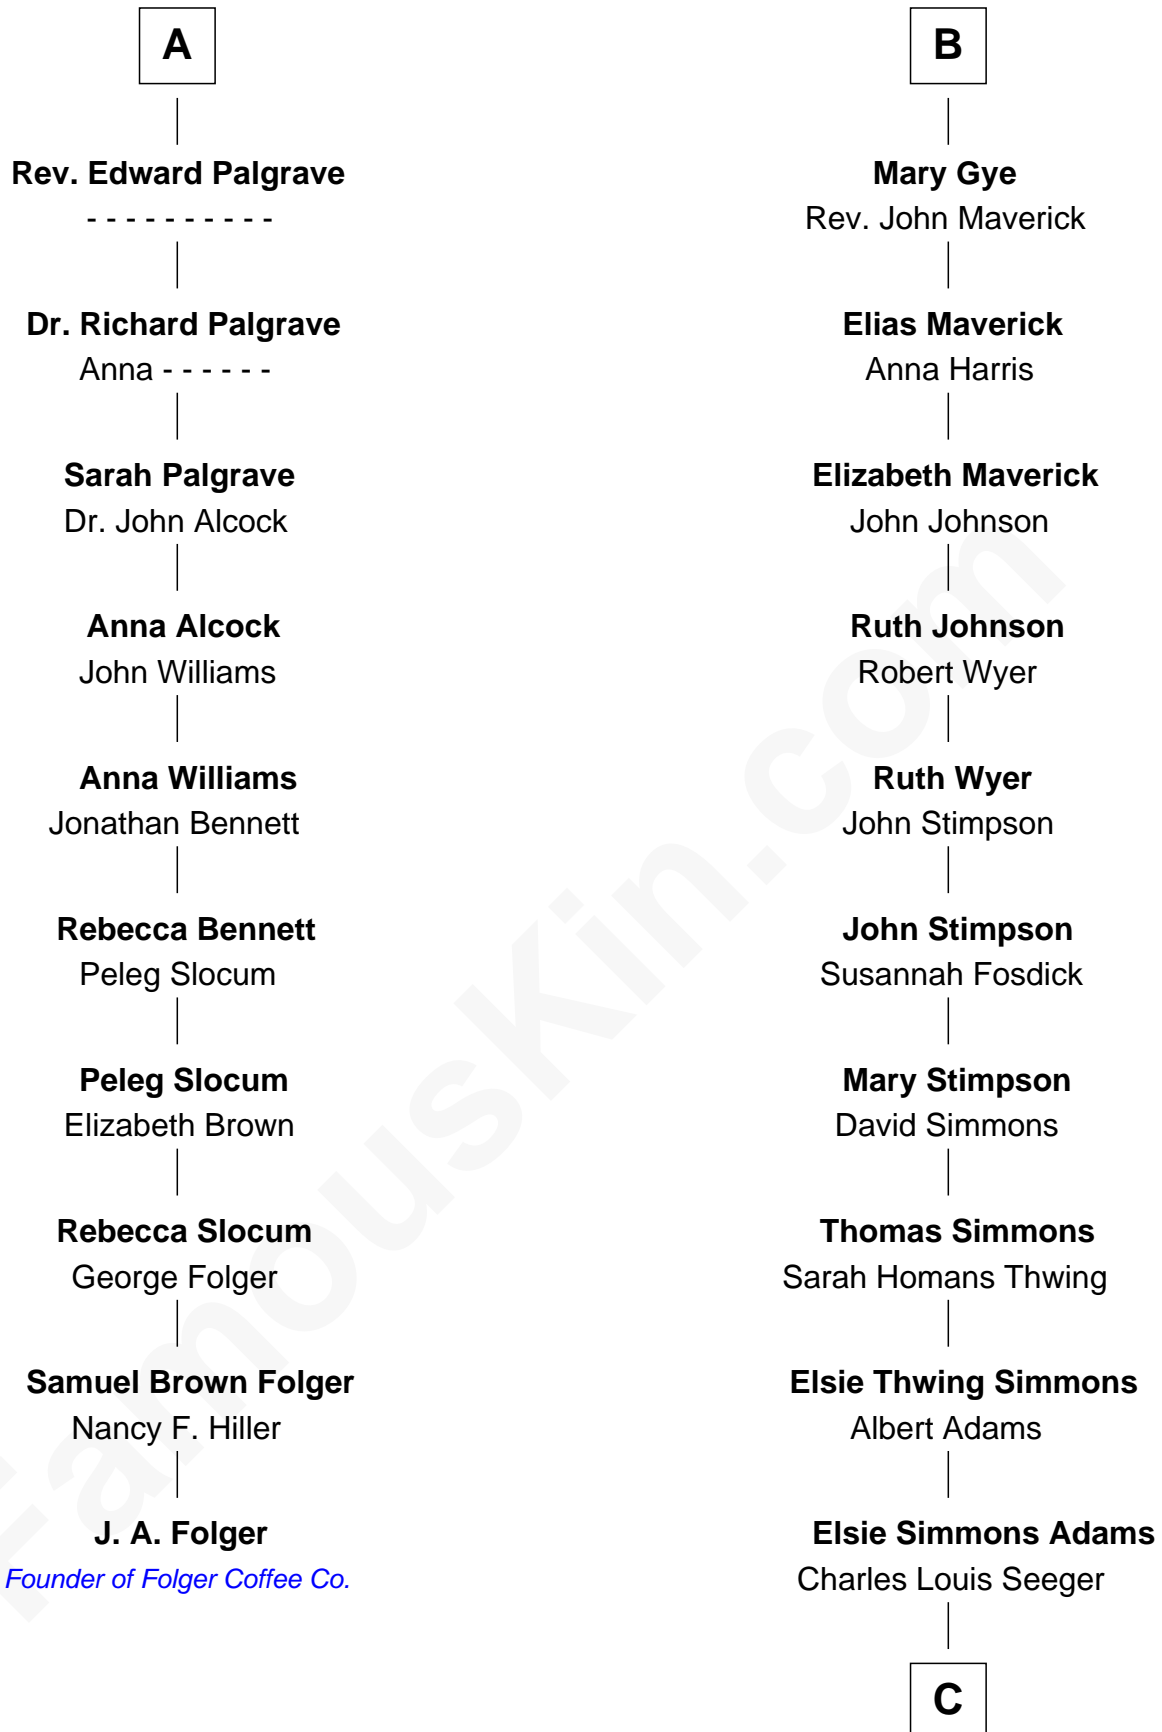

# FamousKin.com Relationship Chart of

**J. A. Folger**

*Founder of Folger Coffee Company*

16th cousin 2 times removed of

**Pete Seeger**

*American Folk Singer*

**Richard Fitzalan**  
Eleanor Plantagenet

**C**

**Charles Louis Seeger**  
Constance de Clyver Edson

**Pete Seeger**  
*American Folk Singer*

FamousKin.com