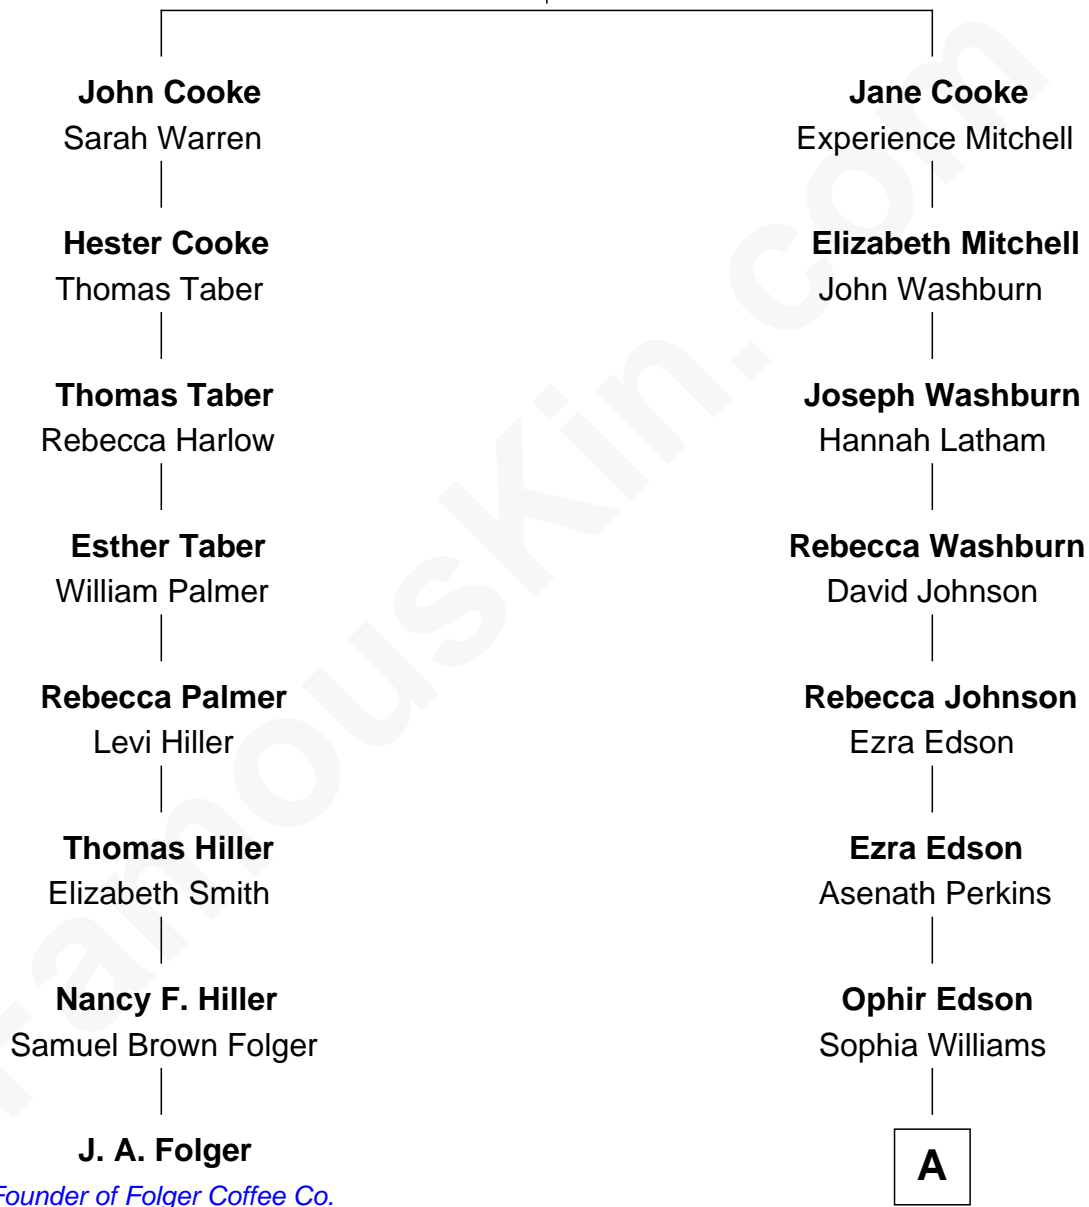

FamousKin.com Relationship Chart of

J. A. Folger

Founder of Folger Coffee Company

7th cousin 3 times removed of

Pete Seeger

American Folk Singer

Francis Cooke
Hester le Mahieu

A

—
Cyrus Edson

Martha Davidson Nelson

—
John Tracey Edson

Winona de Clyver Charlier

—
Constance de Clyver Edson

Charles Louis Seeger

—
Pete Seeger

American Folk Singer