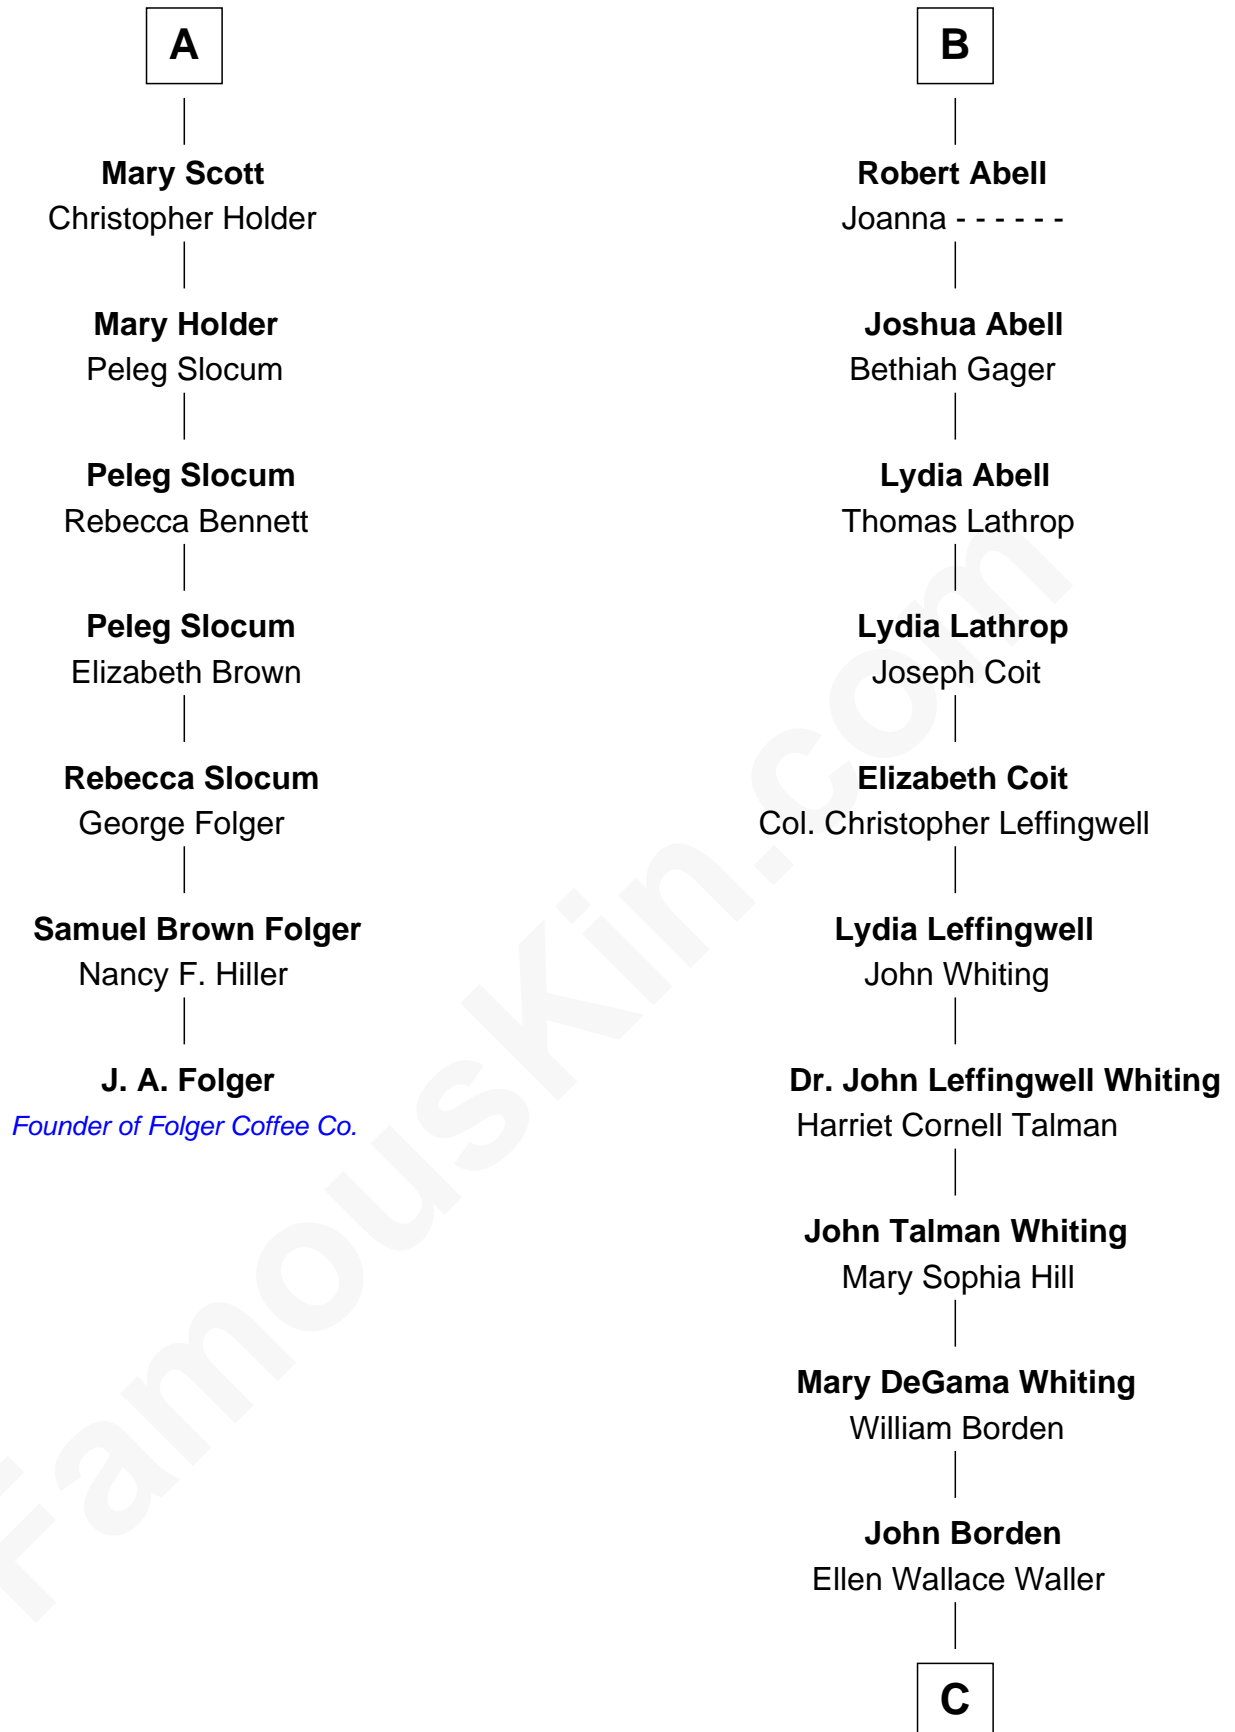

FamousKin.com Relationship Chart of

J. A. Folger

Founder of Folger Coffee Company

13th cousin 5 times removed of

Adlai Stevenson III

U.S. Senator from Illinois

Sir Walter Blount

Sancha de Ayala

Sir John Sutton

Sir John Sutton

Elizabeth Berkeley

Jane Sutton

Thomas Mainwaring

Cecily Mainwaring

John Cotton

Sir George Cotton

Mary Onley

Richard Cotton

Mary Mainwaring

Frances Cotton

George Abell

B

C

Ellen Borden