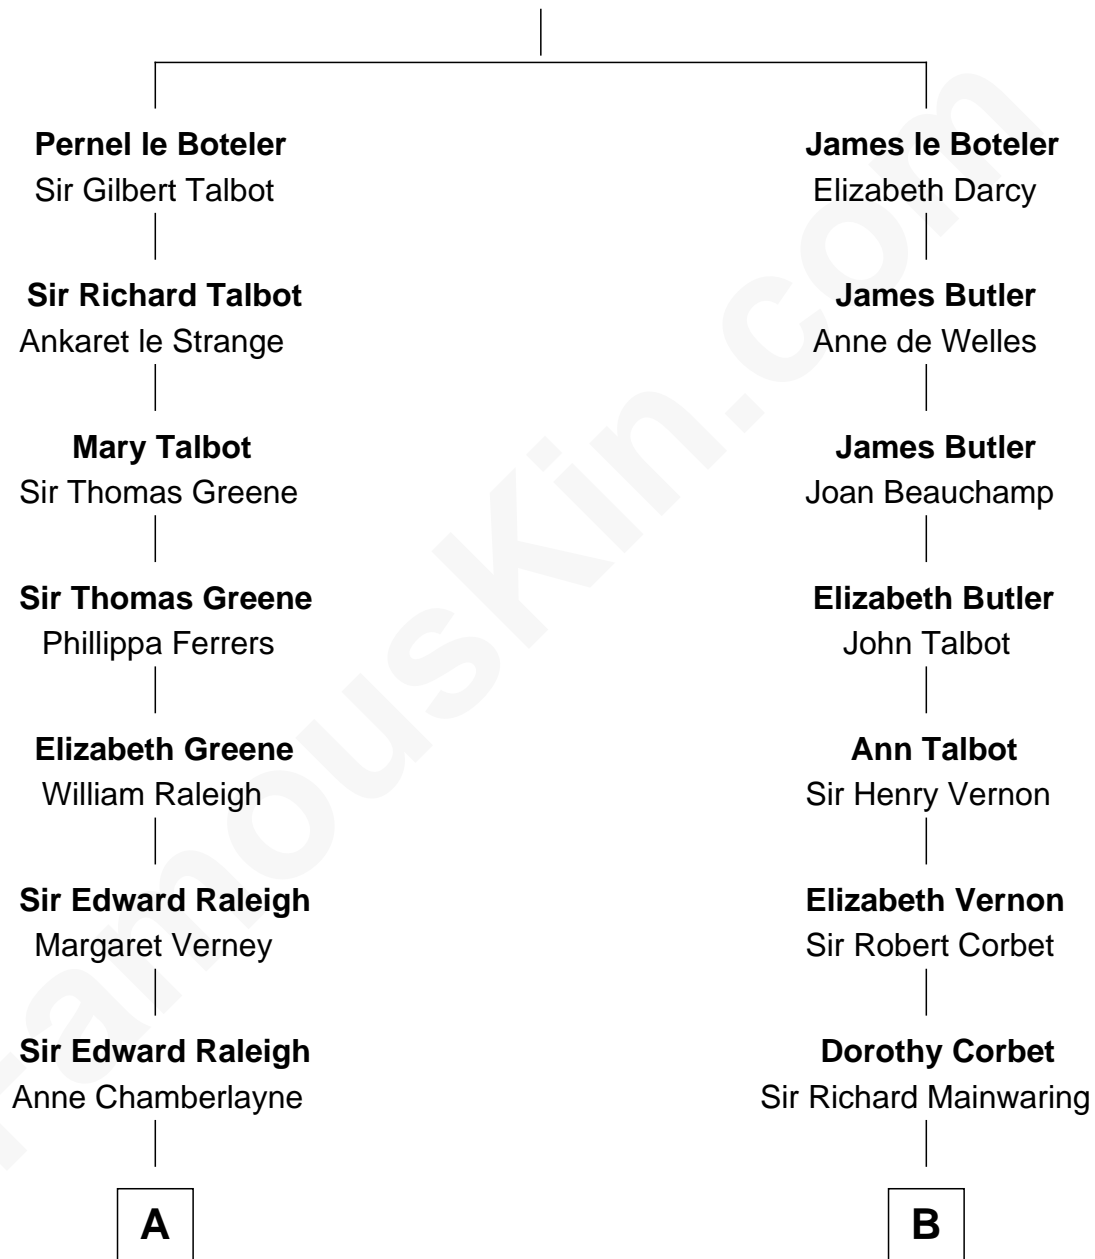

FamousKin.com Relationship Chart of

J. A. Folger

Founder of Folger Coffee Company

17th cousin 4 times removed of

Adlai Stevenson III

U.S. Senator from Illinois

Sir James le Boteler

Eleanor de Bohun

C

|
John Talman Whiting

Mary Sophia Hill

|
Mary DeGama Whiting

William Borden

|
John Borden

Ellen Wallace Waller

|
Ellen Borden