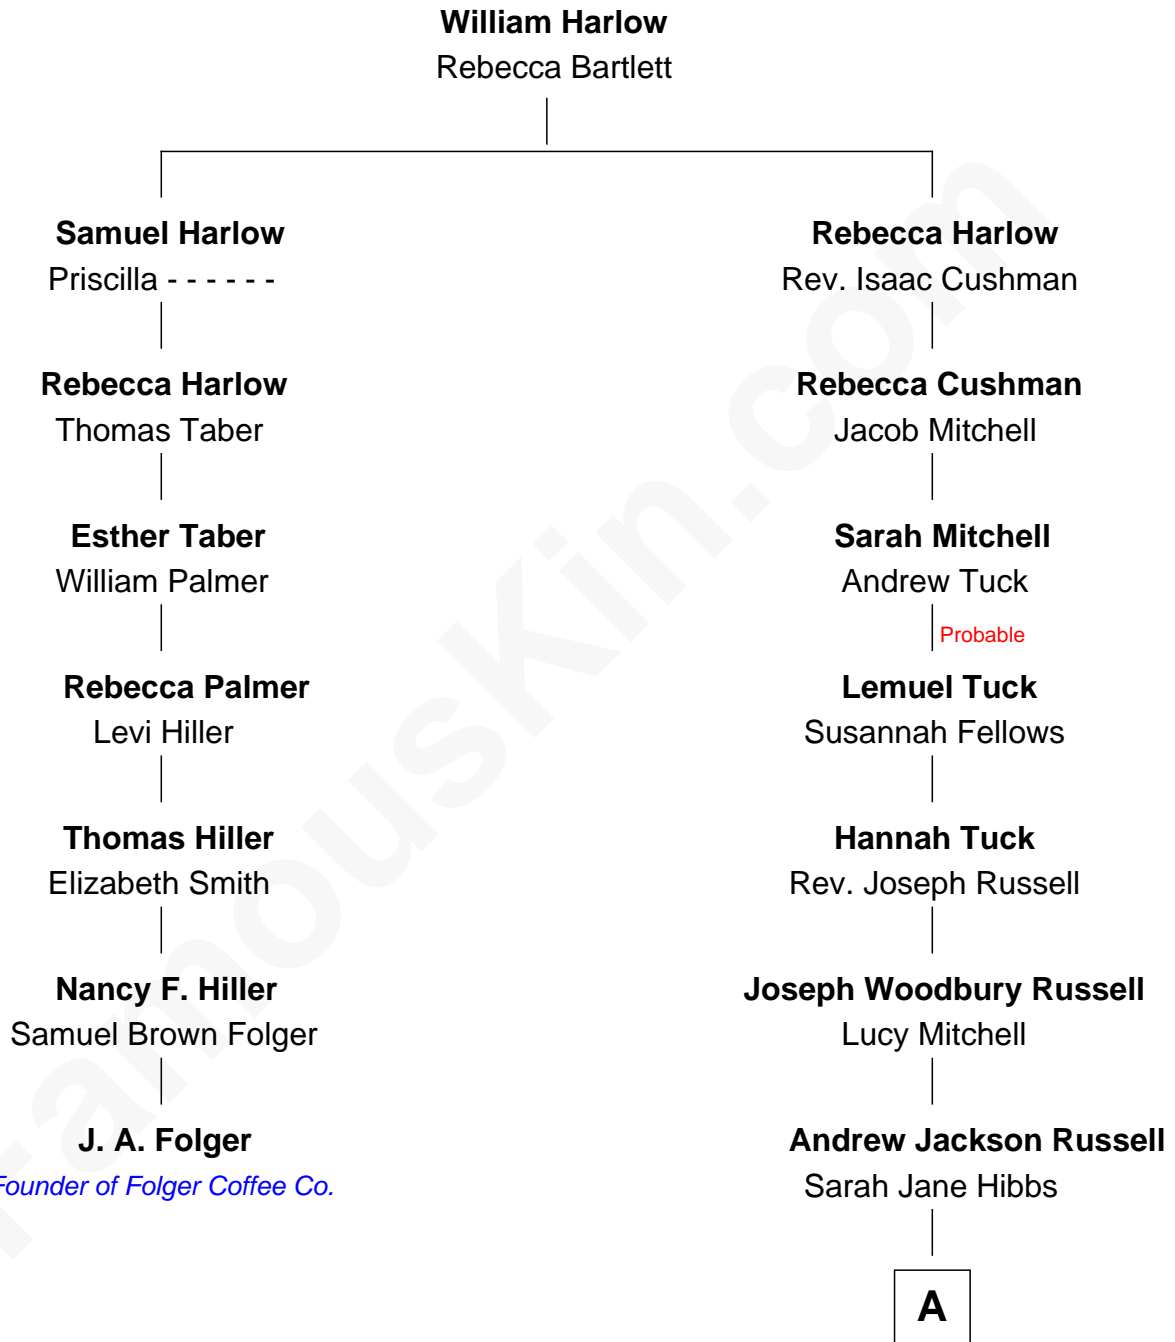

# FamousKin.com Relationship Chart of

**J. A. Folger**

*Founder of Folger Coffee Company*

6th cousin 3 times removed of

**Charlie Munger**

*Vice-Chairman of Berkshire Hathaway*

A

Charles W. Russell  
Helen Vienna Ingham

Florence V. Russell  
Alfred Case Munger

Charlie Munger  
*Vice-Chairman of Berkshire Hathaway*