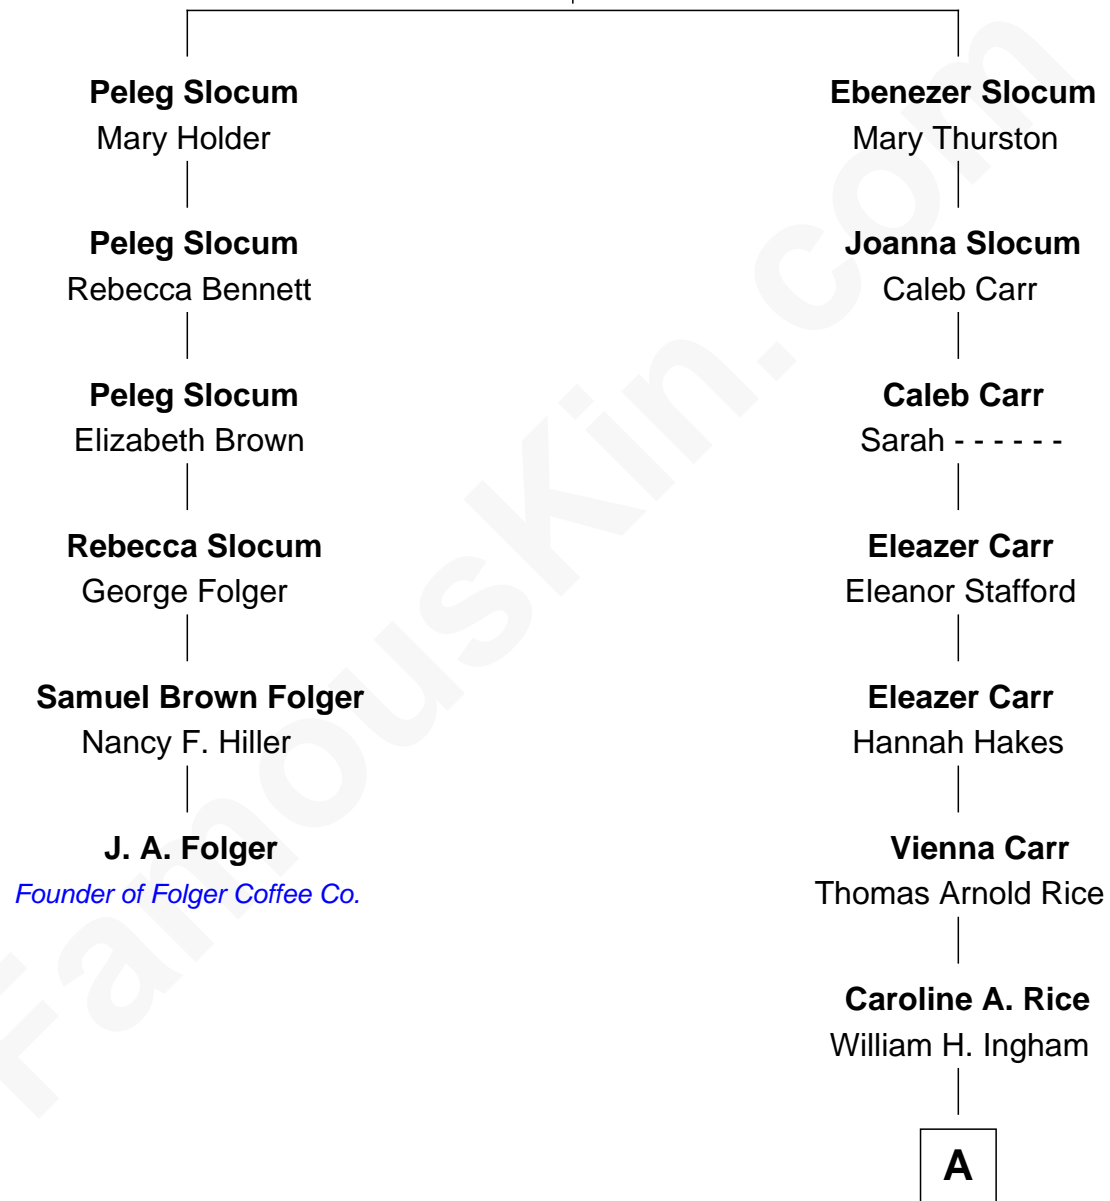

# FamousKin.com Relationship Chart of

**J. A. Folger**

*Founder of Folger Coffee Company*

5th cousin 4 times removed of

**Charlie Munger**

*Vice-Chairman of Berkshire Hathaway*

**Giles Slocum**

Jane - - - - -

A

**Helen Vienna Ingham**

Charles W. Russell

**Florence V. Russell**

Alfred Case Munger

**Charlie Munger**

*Vice-Chairman of Berkshire Hathaway*

FamousKin.com