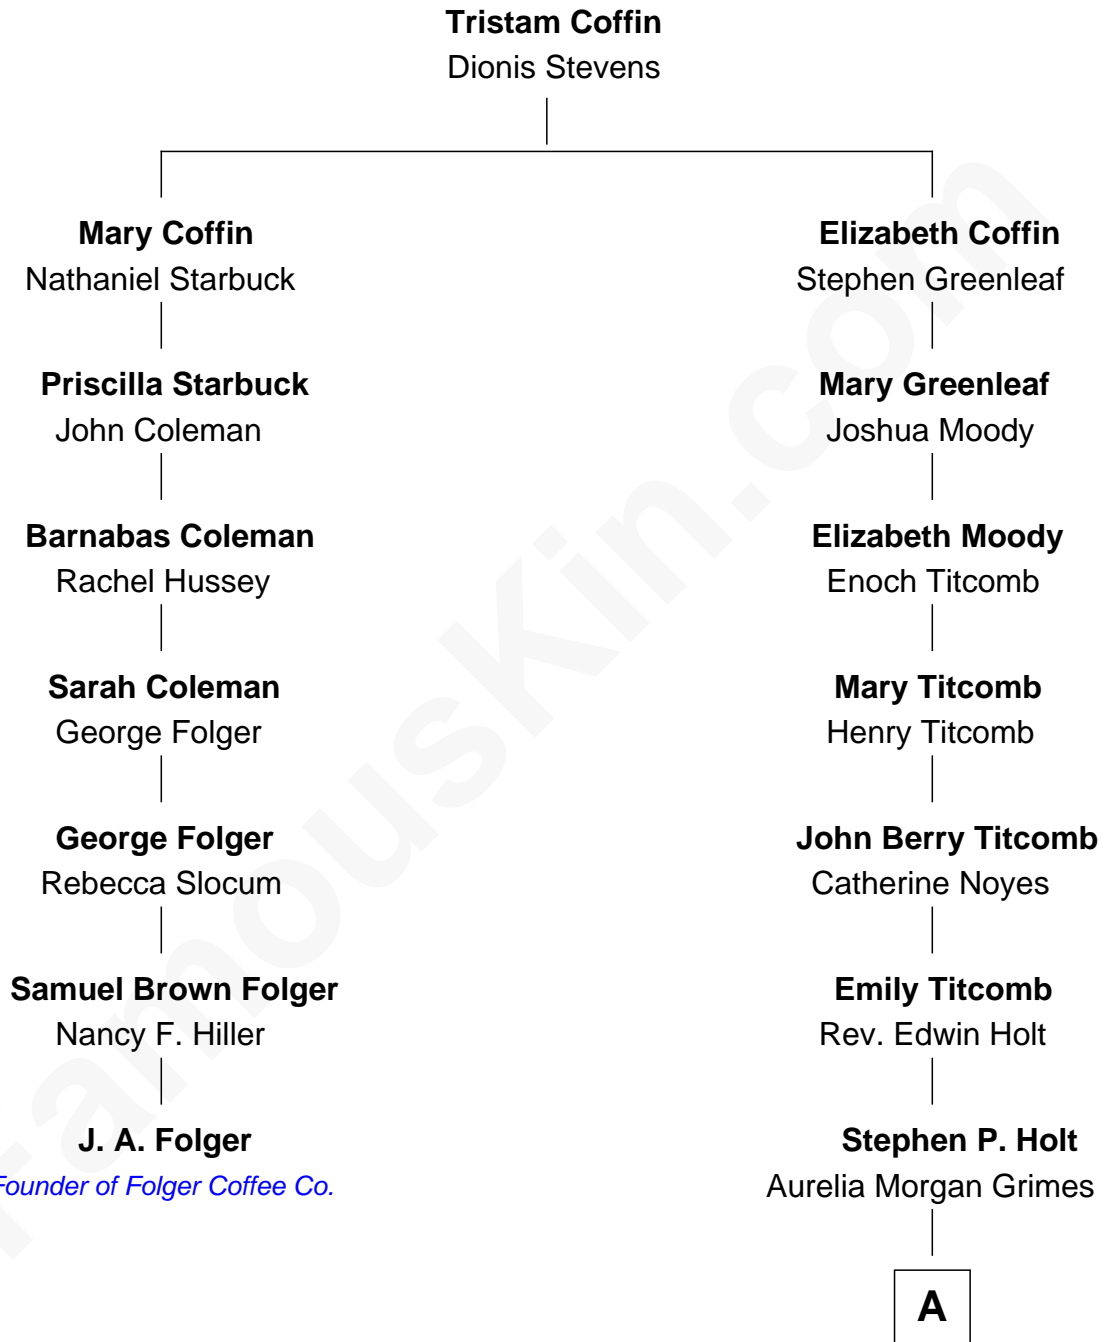

FamousKin.com Relationship Chart of

J. A. Folger

Founder of Folger Coffee Company

6th cousin 4 times removed of

Linda Hamilton

TV and Movie Actress

A

Taylor Holt
Frances Kyle

Dr. Richard Huckstep Holt
Mildred Alberta Derby

Barbara Kyle Holt
Dr. Carroll Stanford Hamilton

Linda Hamilton
TV and Movie Actress