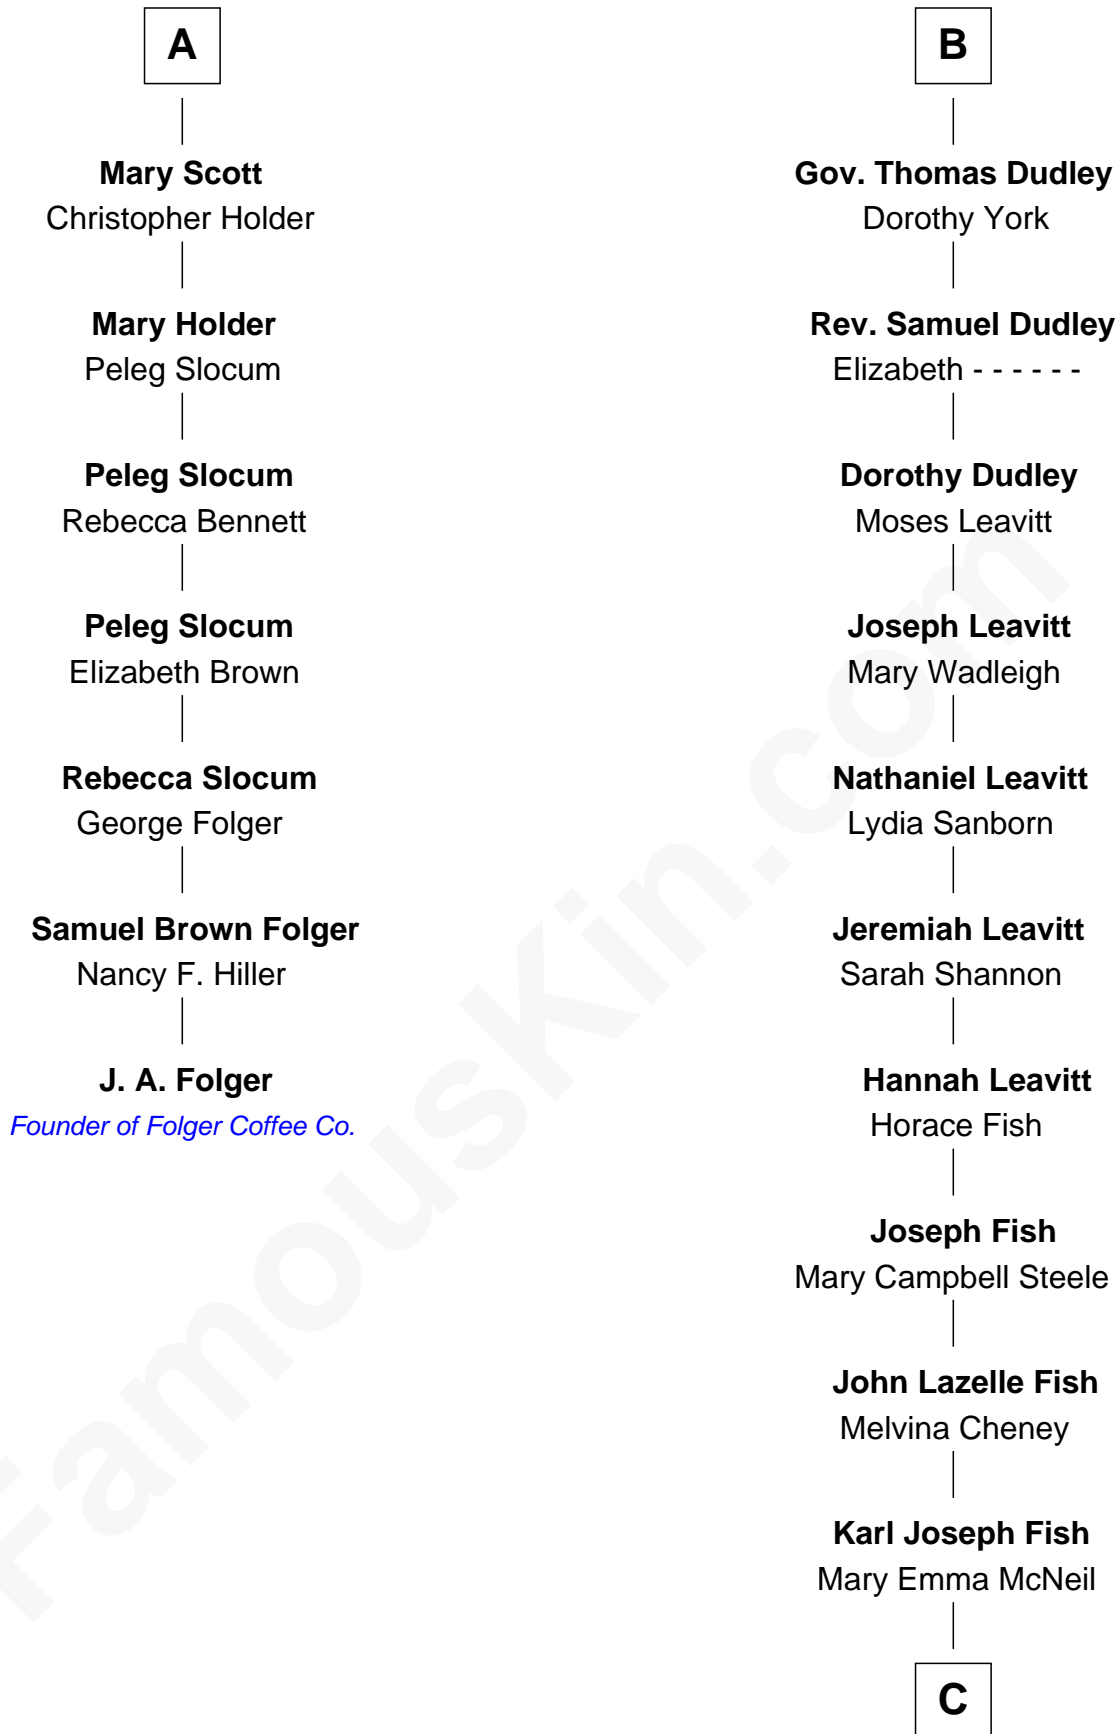

FamousKin.com Relationship Chart of

J. A. Folger

Founder of Folger Coffee Company

13th cousin 6 times removed of

Keri Russell

TV and Movie Actress

Sir Walter Blount

Sancha de Ayala

Sir Thomas Blount

Margaret de Gresley

Sir Thomas Blount

Agnes Hawley

Anne Blount

William Marbury

Robert Marbury

Katherine Williamson

Cecily Grey

Sir Henry Dudley

----- Ashton

Probable

Roger Dudley

Susanna Thorne

B

C