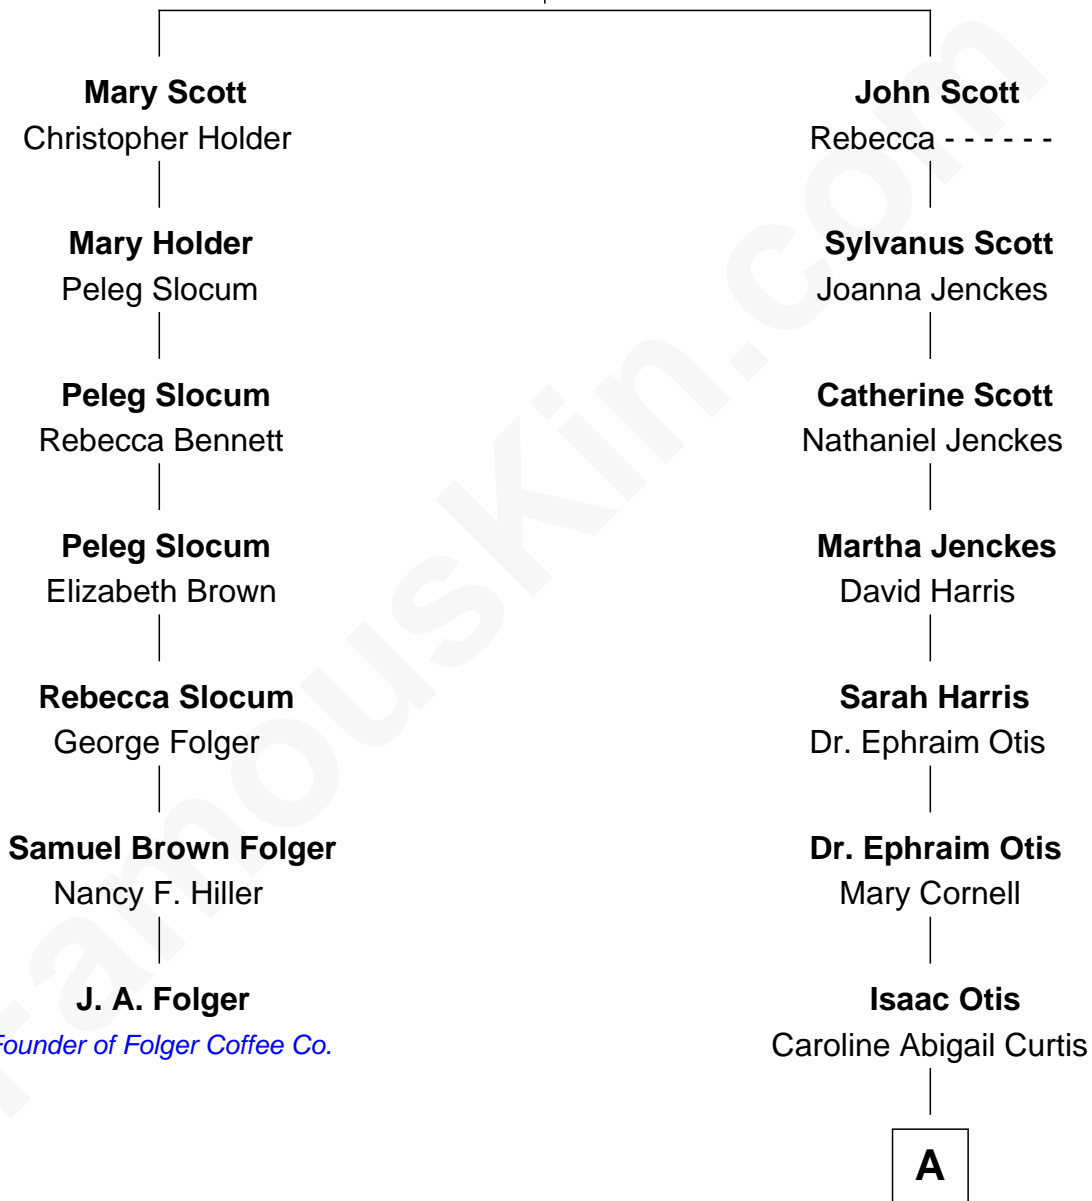

# FamousKin.com Relationship Chart of

**J. A. Folger**

*Founder of Folger Coffee Company*

6th cousin 3 times removed of

**Amelia Earhart**

*Aviation Pioneer*

**Richard Scott**  
Catherine Marbury

A

Alfred Gideon Otis  
Amelia Josephine Harres

Amelia Otis  
Edwin Stanton Earhart

Amelia Earhart  
*Aviation Pioneer*

FamousKin.com