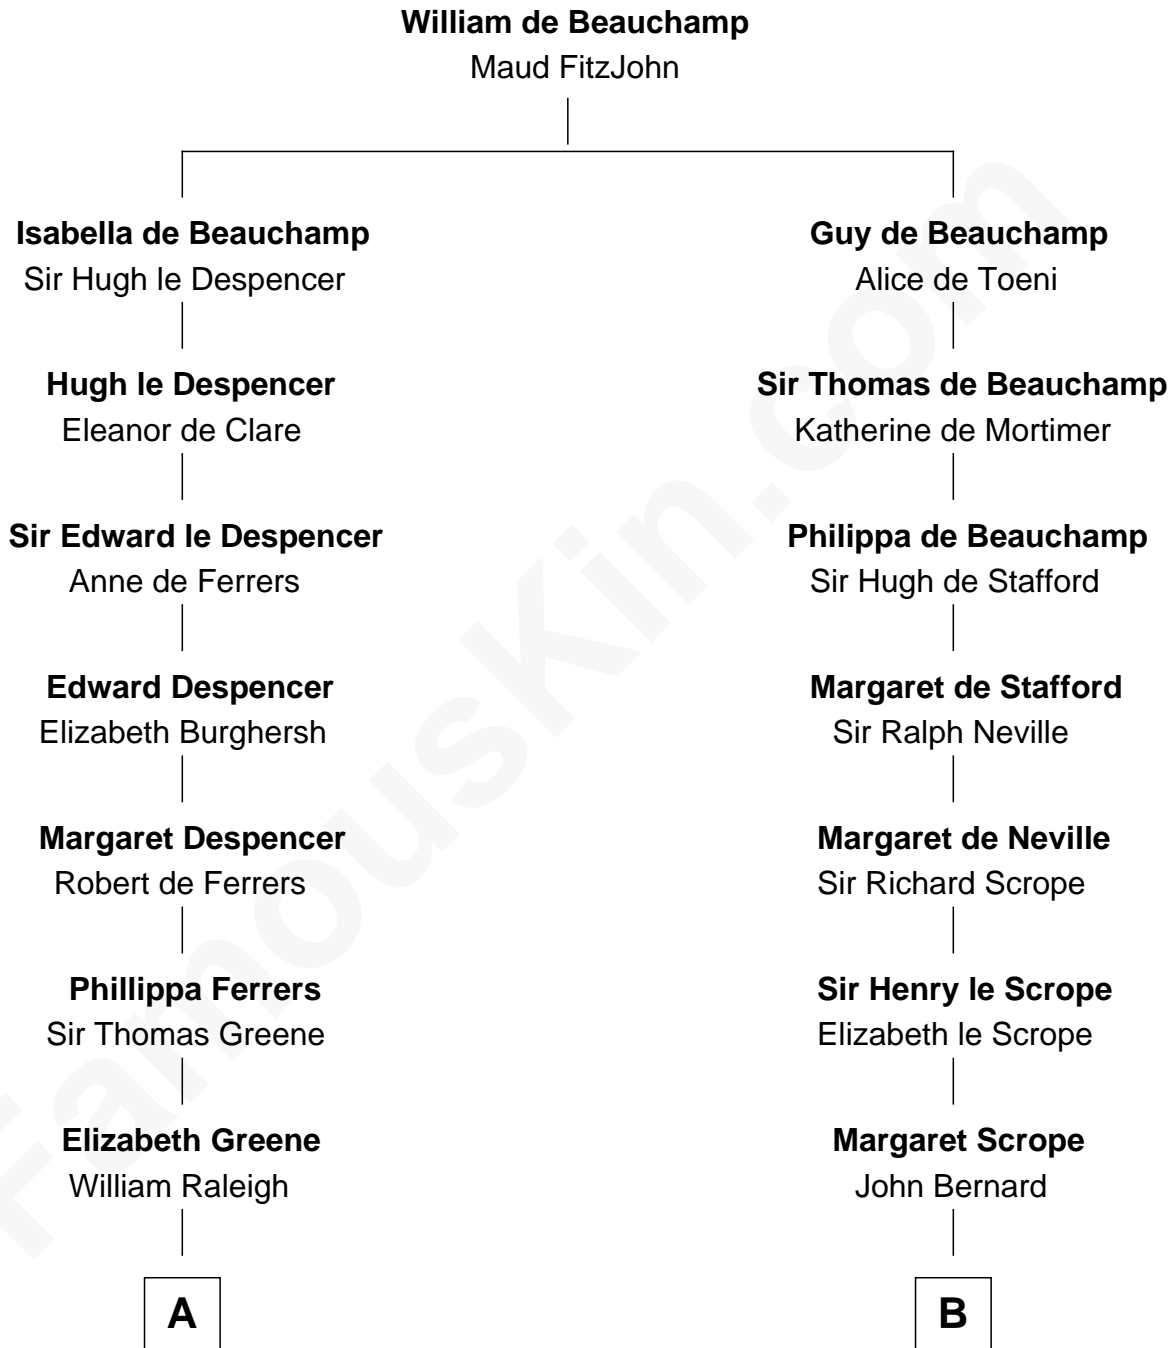

FamousKin.com Relationship Chart of

J. A. Folger

Founder of Folger Coffee Company

16th cousin 3 times removed of

William Henry Harrison

9th U.S. President

C

—
Rebecca Slocum

George Folger

—
Samuel Brown Folger

Nancy F. Hiller

—
J. A. Folger

Founder of Folger Coffee Co.

FamousKin.com