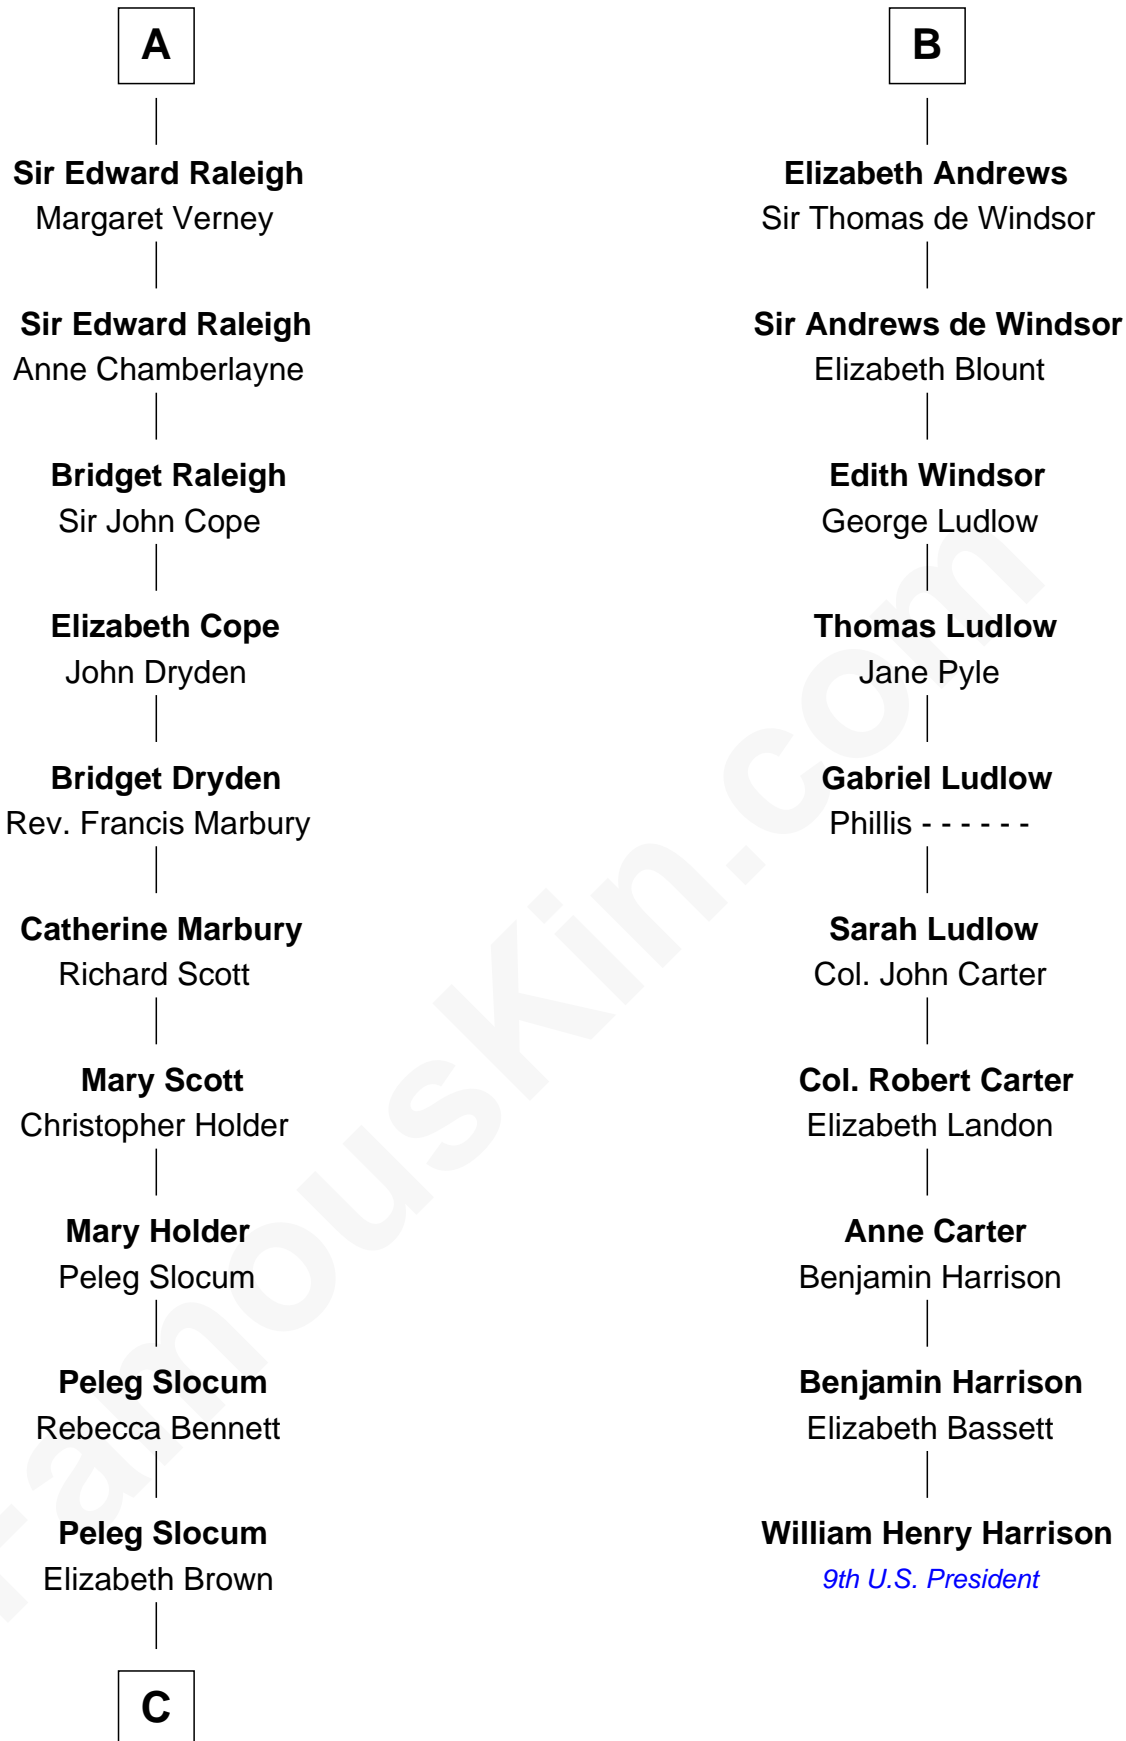

# FamousKin.com Relationship Chart of

**J. A. Folger**

*Founder of Folger Coffee Company*

16th cousin 3 times removed of

**William Henry Harrison**

*9th U.S. President*

**Sir Hugh le Despencer**

Aveline Basset

**Sir Hugh le Despencer**

Isabella de Beauchamp

**Hugh le Despencer**

Eleanor de Clare

**Sir Edward le Despencer**

Anne de Ferrers

**Edward Despencer**

Elizabeth Burghersh

**Margaret Despencer**

Robert de Ferrers

**Phillippa Ferrers**

Sir Thomas Greene

**Elizabeth Greene**

William Raleigh

**A**

**Eleanor le Despencer**

Catherine de Beaumont

**Elizabeth Luttrell**

John Stratton

**Elizabeth Stratton**

John Andrews

**B**

**C**

—  
**Rebecca Slocum**