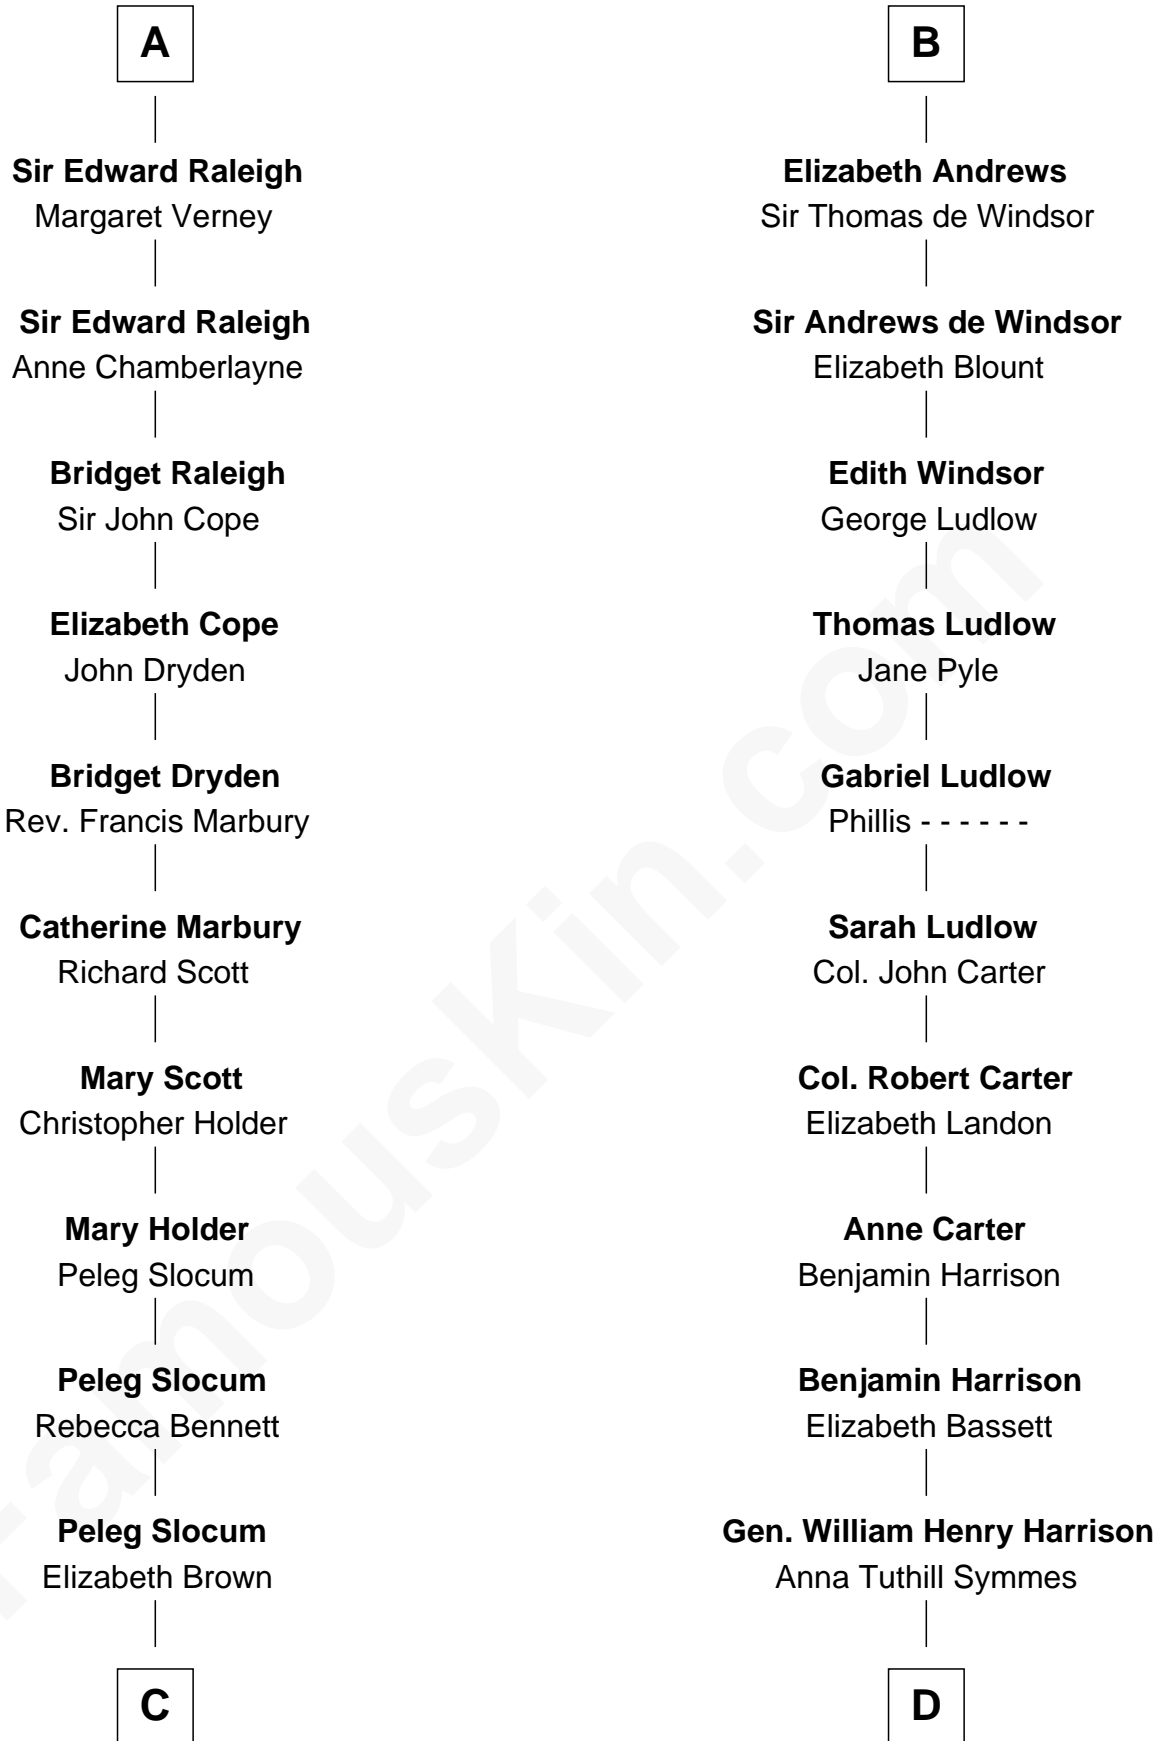

FamousKin.com Relationship Chart of

J. A. Folger

Founder of Folger Coffee Company

18th cousin 1 time removed of

Benjamin Harrison

23rd U.S. President

Sir Hugh le Despencer

Aveline Basset

Catherine de Beaumont

Elizabeth Luttrell

John Stratton

Elizabeth Stratton

John Andrews

B

C

Rebecca Slocum
George Folger