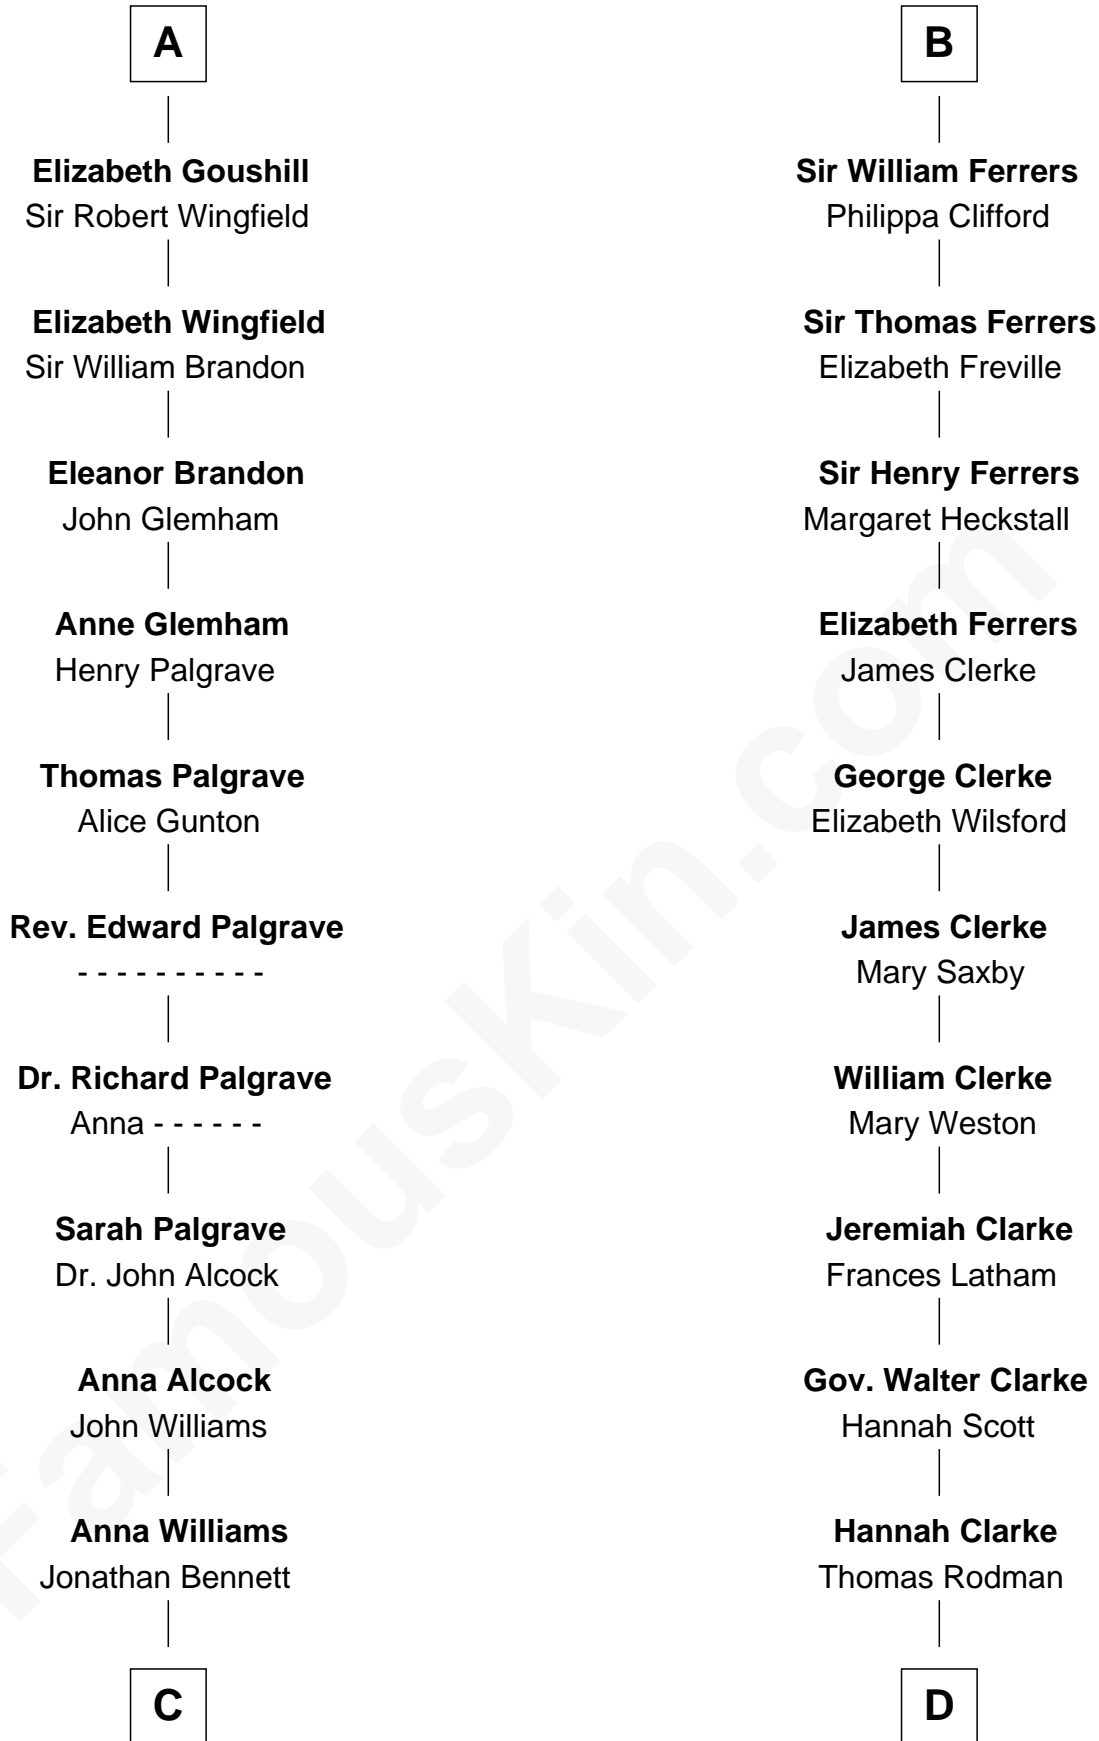

FamousKin.com Relationship Chart of

J. A. Folger

Founder of Folger Coffee Company

21st cousin of

Joseph Wharton

Founder of the Wharton School of Business

Raoul de Lusgnan

Alice de Eu

C

Rebecca Bennett

Peleg Slocum

Peleg Slocum

Elizabeth Brown

Rebecca Slocum

George Folger

Samuel Brown Folger

Hannah Rodman

Samuel Rowland Fisher

Deborah Fisher

William Wharton

Joseph Wharton

Founder, Wharton School of Business