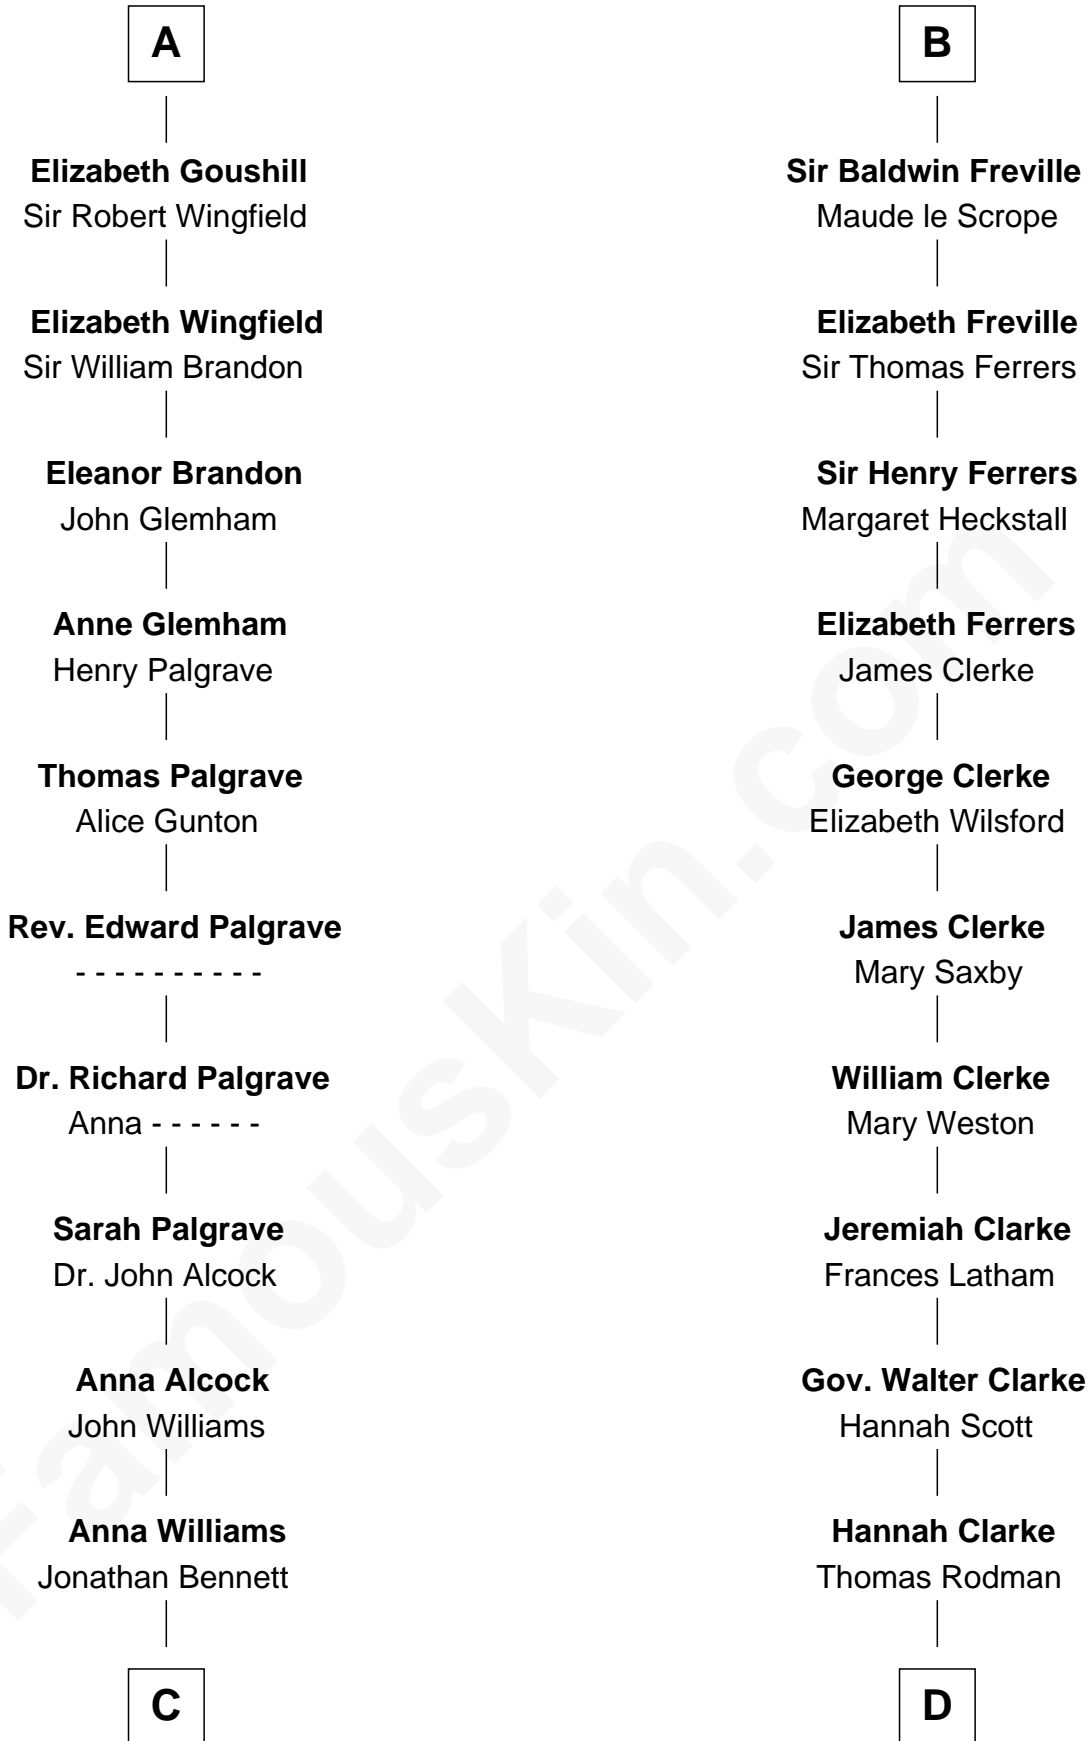

FamousKin.com Relationship Chart of

J. A. Folger

Founder of Folger Coffee Company

21st cousin of

Joseph Wharton

Founder of the Wharton School of Business

C

Rebecca Bennett

Peleg Slocum

Peleg Slocum

Elizabeth Brown

Rebecca Slocum

George Folger

Samuel Brown Folger

Nancy F. Hiller

J. A. Folger

Founder of Folger Coffee Co.

D

Samuel Rodman

Mary Willett

Thomas Rodman

Mary Borden

Hannah Rodman

Samuel Rowland Fisher