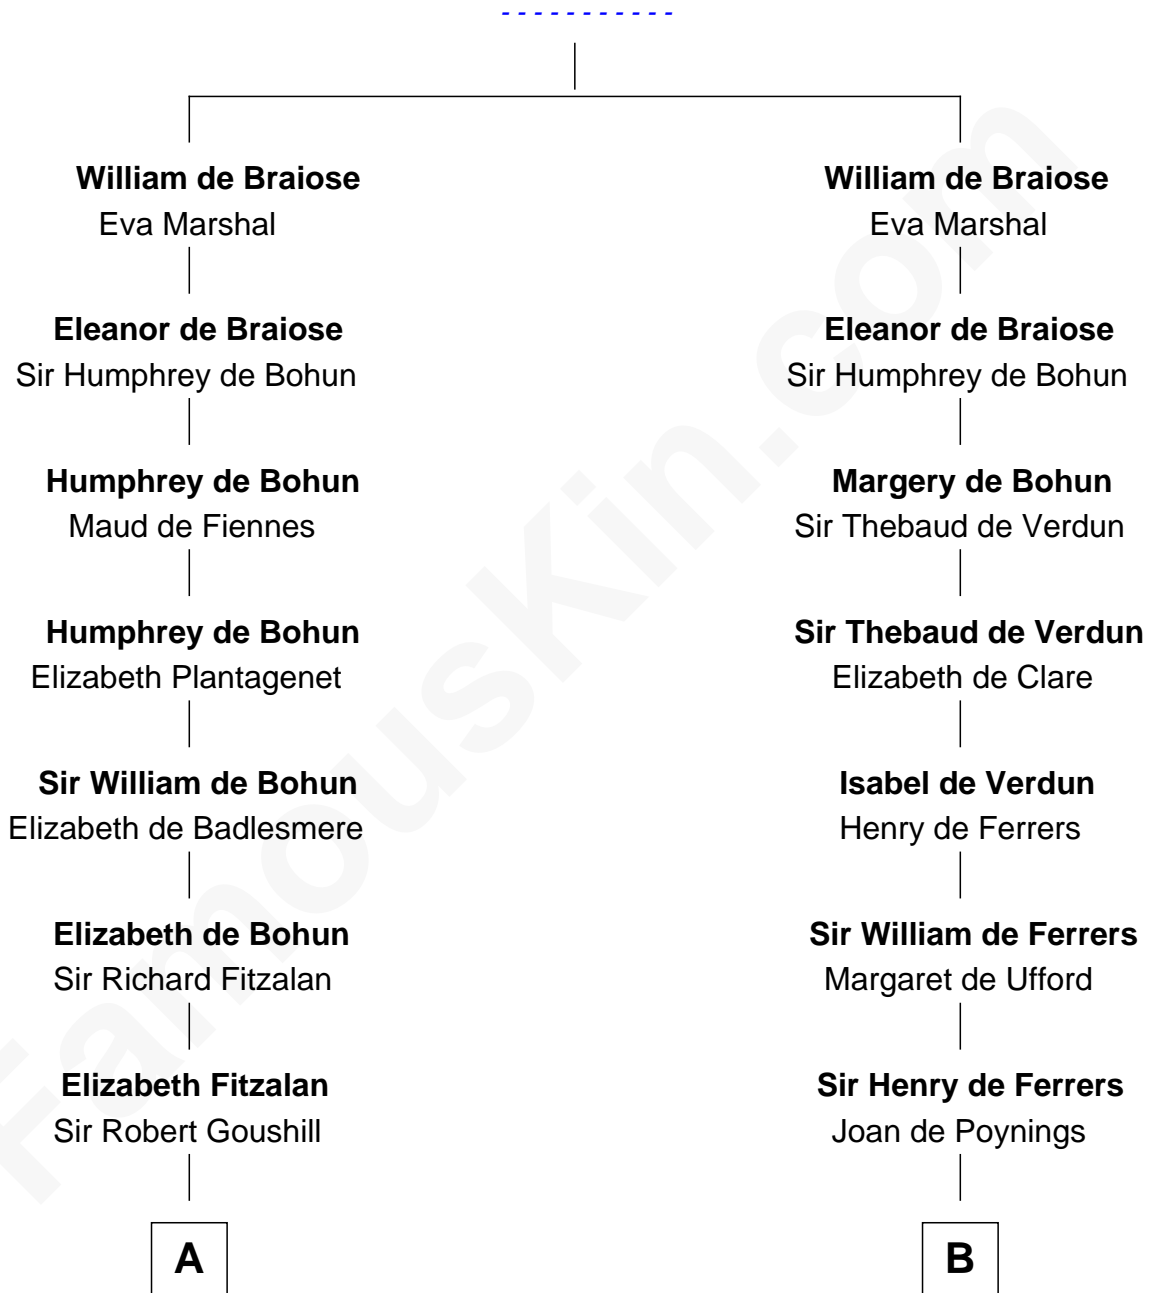

FamousKin.com Relationship Chart of

J. A. Folger

Founder of Folger Coffee Company

21st cousin of

Joseph Wharton

Founder of the Wharton School of Business

Reginald de Braiose

C

Rebecca Bennett

Peleg Slocum

Peleg Slocum

Elizabeth Brown

Rebecca Slocum

George Folger

Samuel Brown Folger

Nancy F. Hiller

Samuel Rowland Fisher

Deborah Fisher

William Wharton

Joseph Wharton

Founder, Wharton School of Business