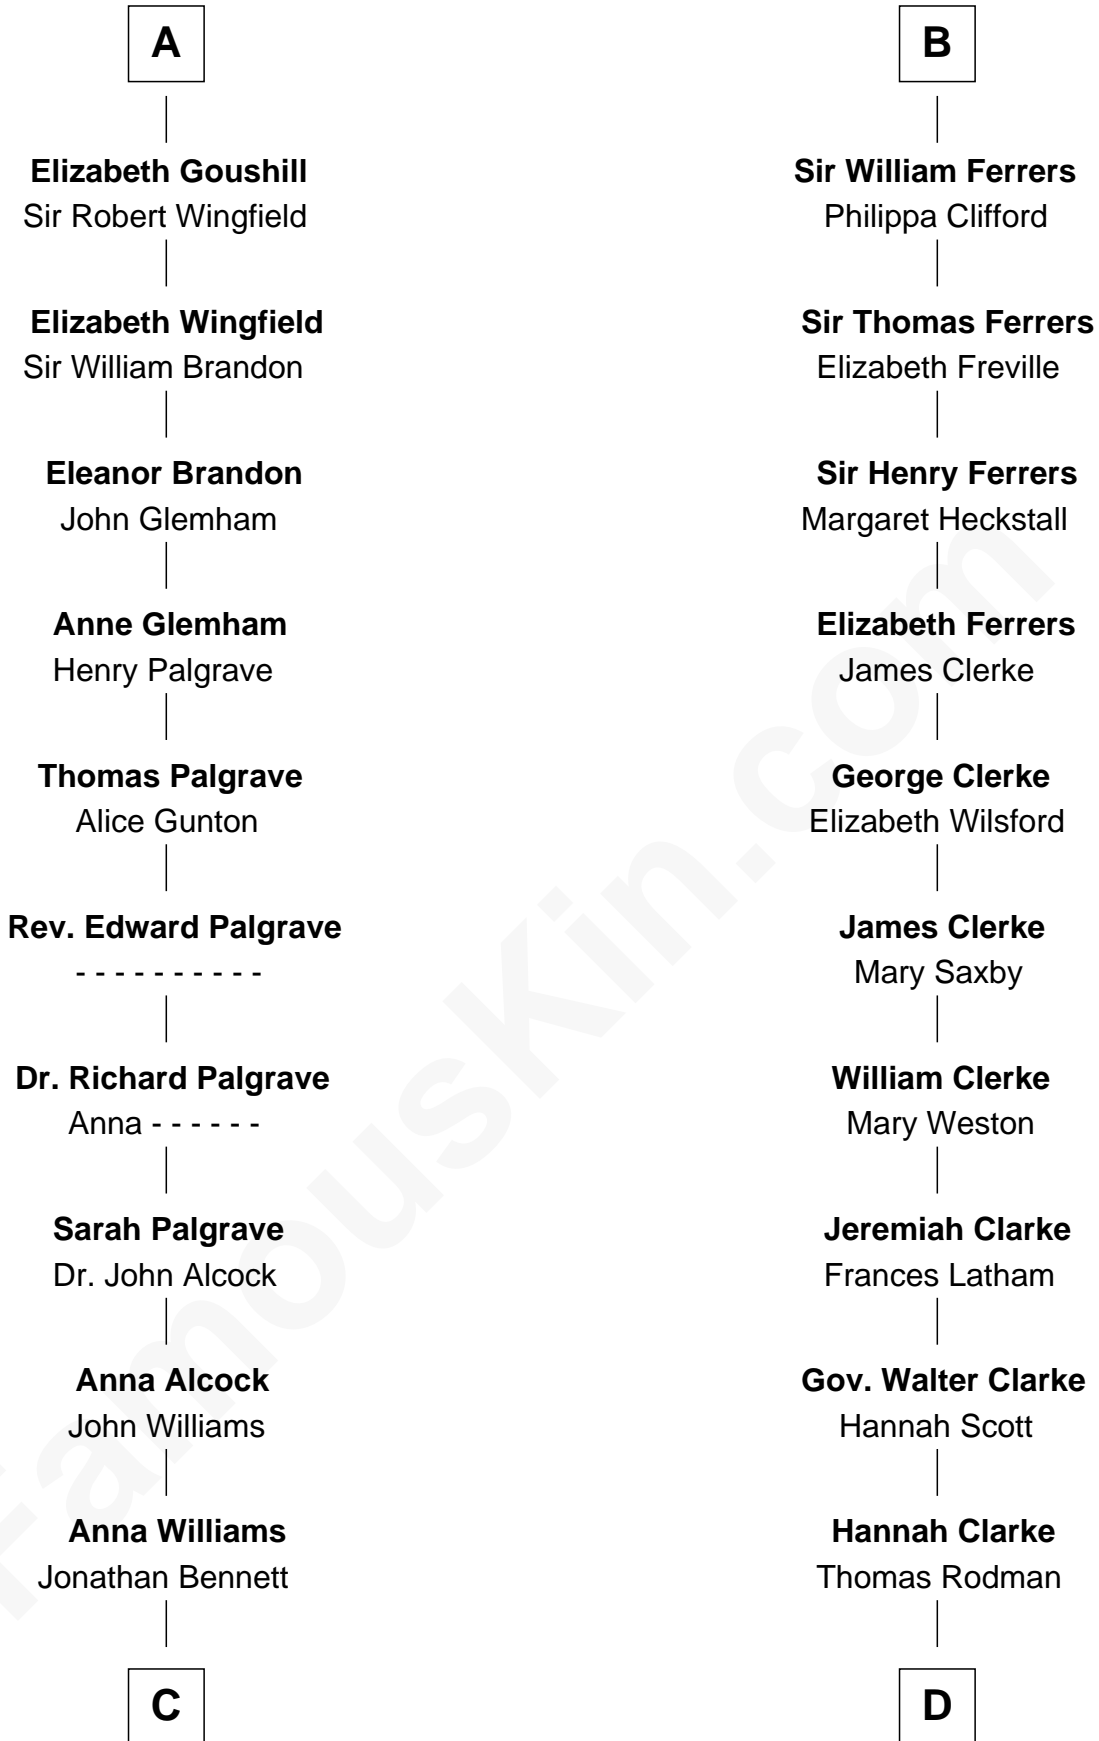

FamousKin.com Relationship Chart of

J. A. Folger

Founder of Folger Coffee Company

21st cousin of

Joseph Wharton

Founder of the Wharton School of Business

Reginald de Braiose

C

Rebecca Bennett

Peleg Slocum

Peleg Slocum

Elizabeth Brown

Rebecca Slocum

George Folger

Samuel Brown Folger

Nancy F. Hiller

Samuel Rowland Fisher

Deborah Fisher

William Wharton

Joseph Wharton

Founder, Wharton School of Business