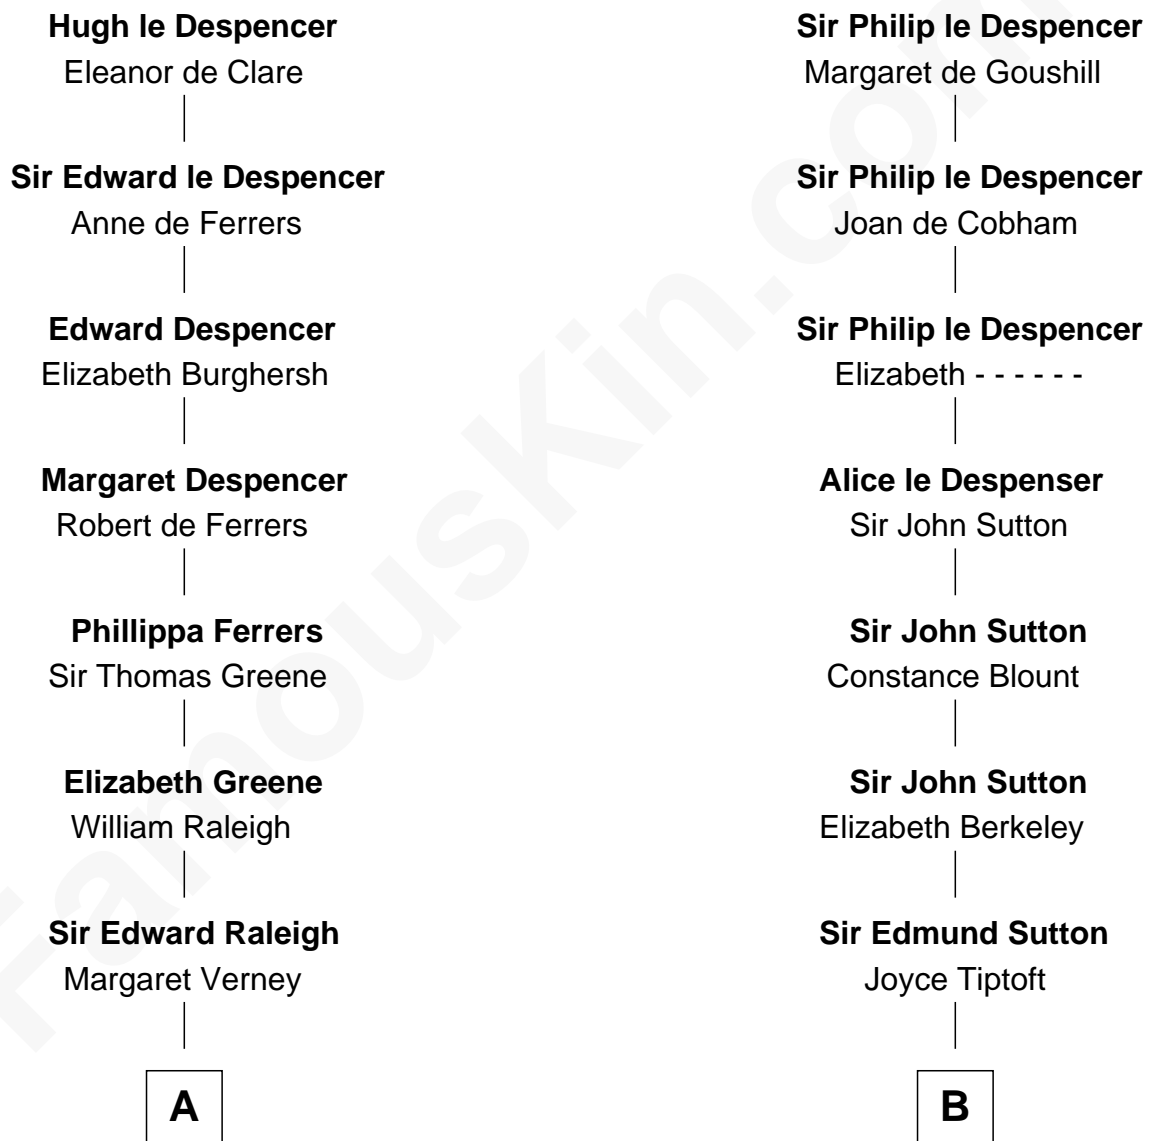

FamousKin.com Relationship Chart of

J. A. Folger

Founder of Folger Coffee Company

18th cousin 1 time removed of

William Marsh Rice

Founder of Rice University

Sir Hugh le Despencer

Isabella de Beauchamp