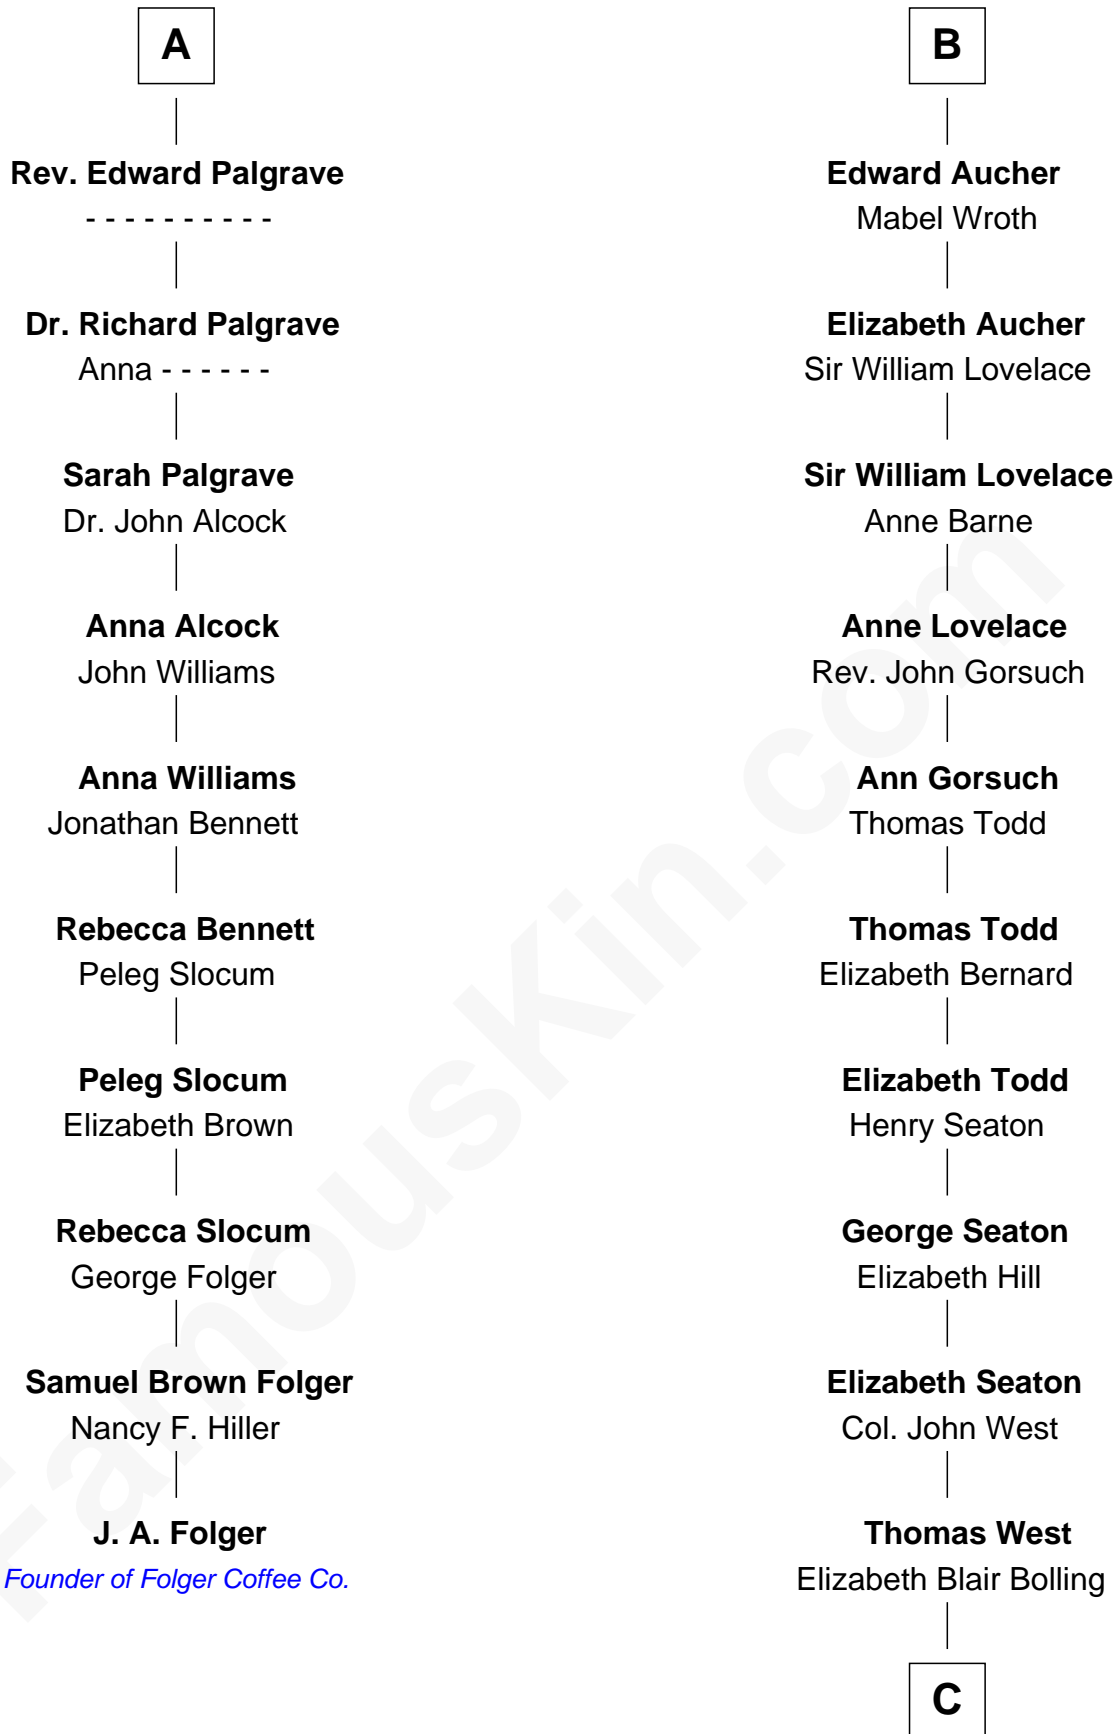

# FamousKin.com Relationship Chart of

**J. A. Folger**

*Founder of Folger Coffee Company*

**16th cousin 5 times removed of**

**Harry F. Byrd**

*50th Governor of Virginia*

**C**

**Eliza Bolling West**  
Dr. Joel Walker Flood

**Col. Henry De La Warr Flood**  
Mary Elizabeth Trent

**Joel Walker Flood**  
Ella Faulkner

**Eleanor Bolling Flood**  
Richard Evelyn Byrd

**Harry F. Byrd**  
*50th Governor of Virginia*

FamousKin.com