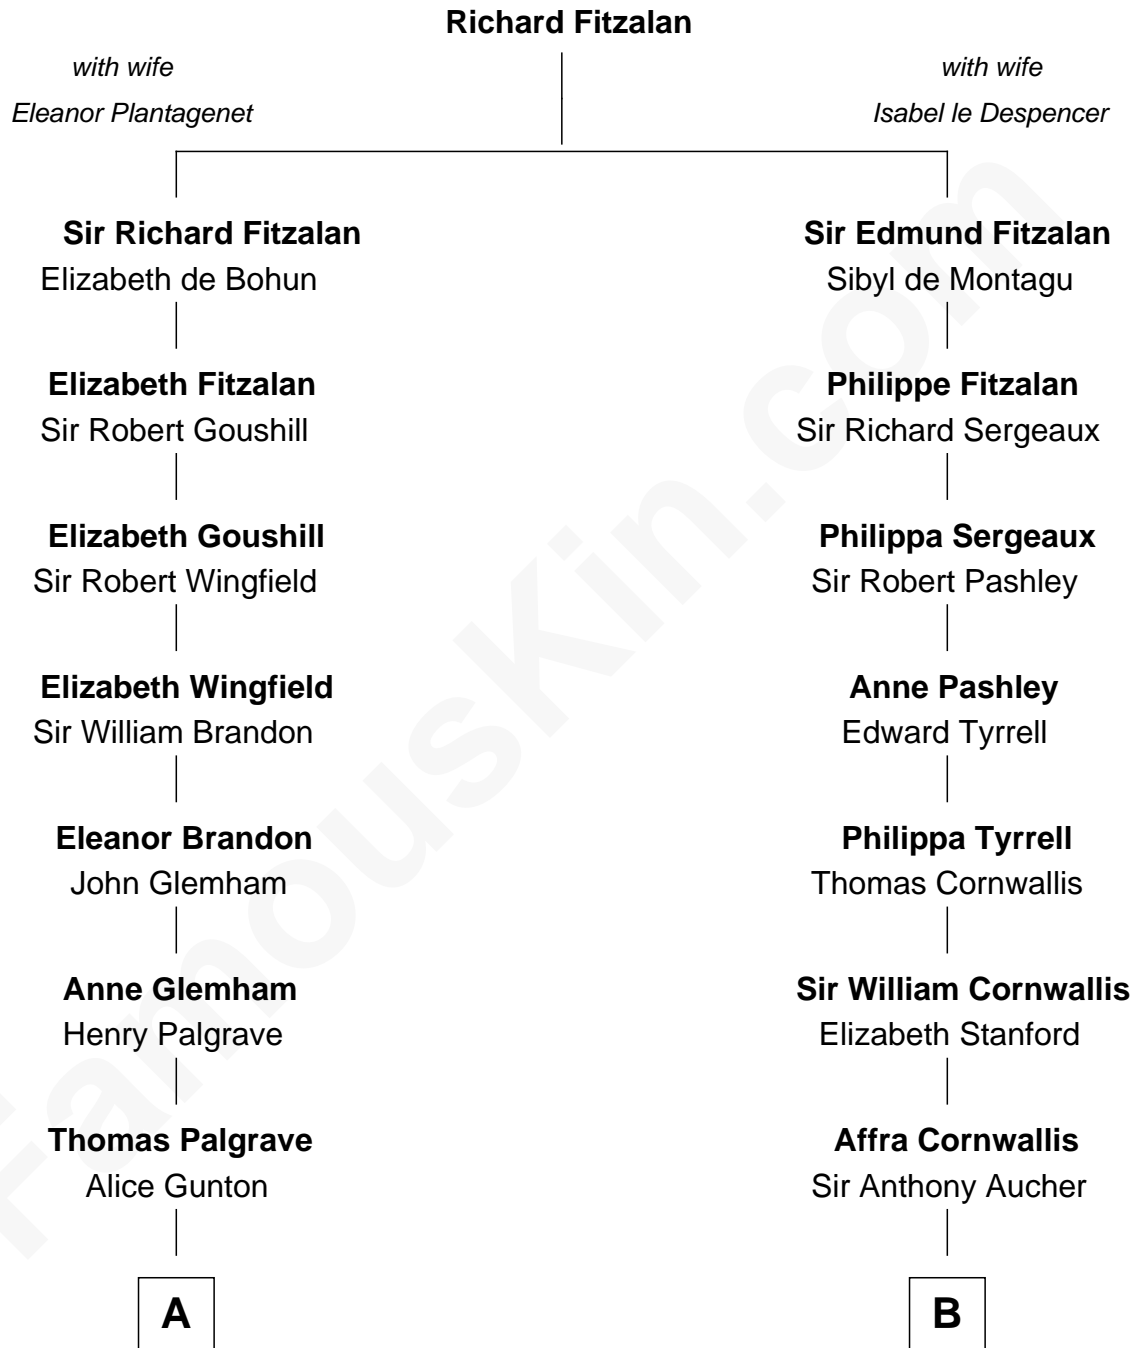

# FamousKin.com Relationship Chart of

**J. A. Folger**

*Founder of Folger Coffee Company*

**16th cousin 5 times removed of**

**Harry F. Byrd**

*50th Governor of Virginia*

**C**

**Eliza Bolling West**  
Dr. Joel Walker Flood

**Col. Henry De La Warr Flood**  
Mary Elizabeth Trent

**Joel Walker Flood**  
Ella Faulkner

**Eleanor Bolling Flood**  
Richard Evelyn Byrd

**Harry F. Byrd**  
*50th Governor of Virginia*

FamousKin.com