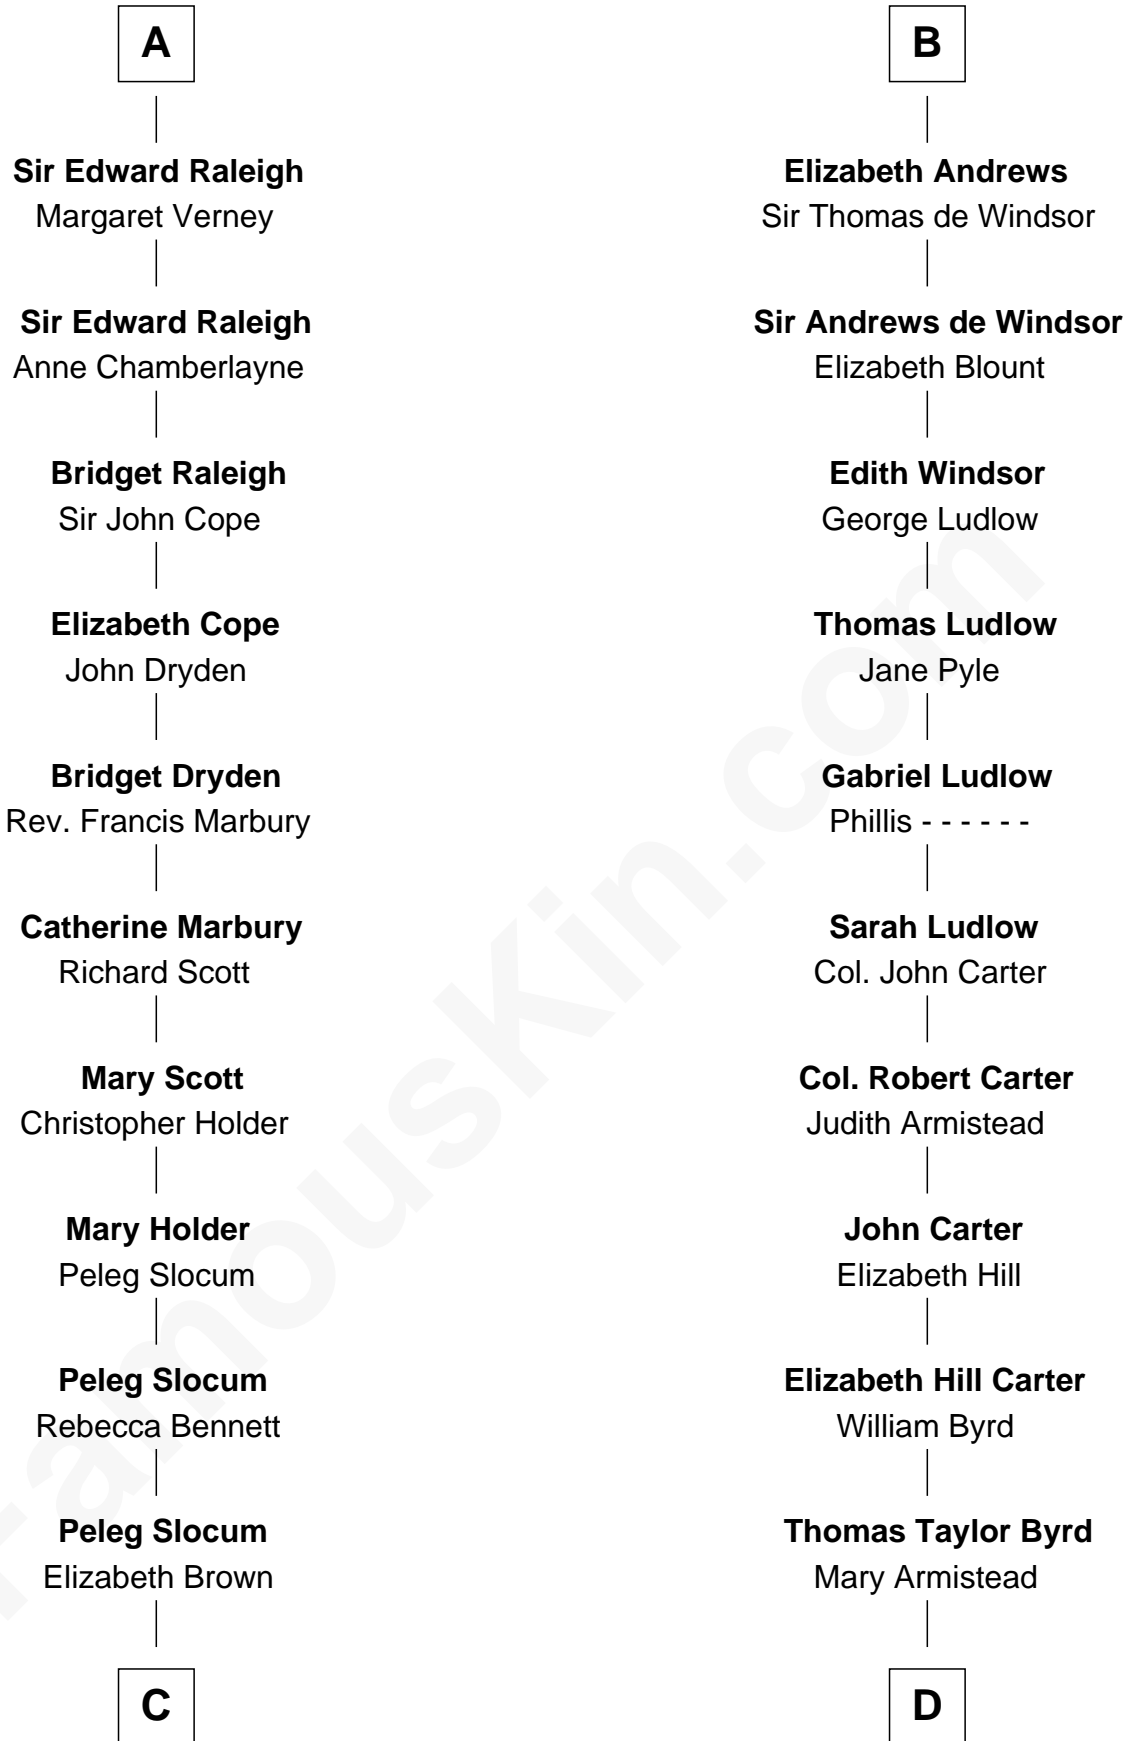

FamousKin.com Relationship Chart of

J. A. Folger

Founder of Folger Coffee Company

19th cousin 1 time removed of

Harry F. Byrd

50th Governor of Virginia

Sir Hugh le Despencer

Aveline Basset

Margaret Despencer

Robert de Ferrers

Phillippa Ferrers

Sir Thomas Greene

Elizabeth Greene

William Raleigh

A

Eleanor le Despencer

Catherine de Beaumont

Elizabeth Luttrell

John Stratton

Elizabeth Stratton

John Andrews

B

C

Rebecca Slocum