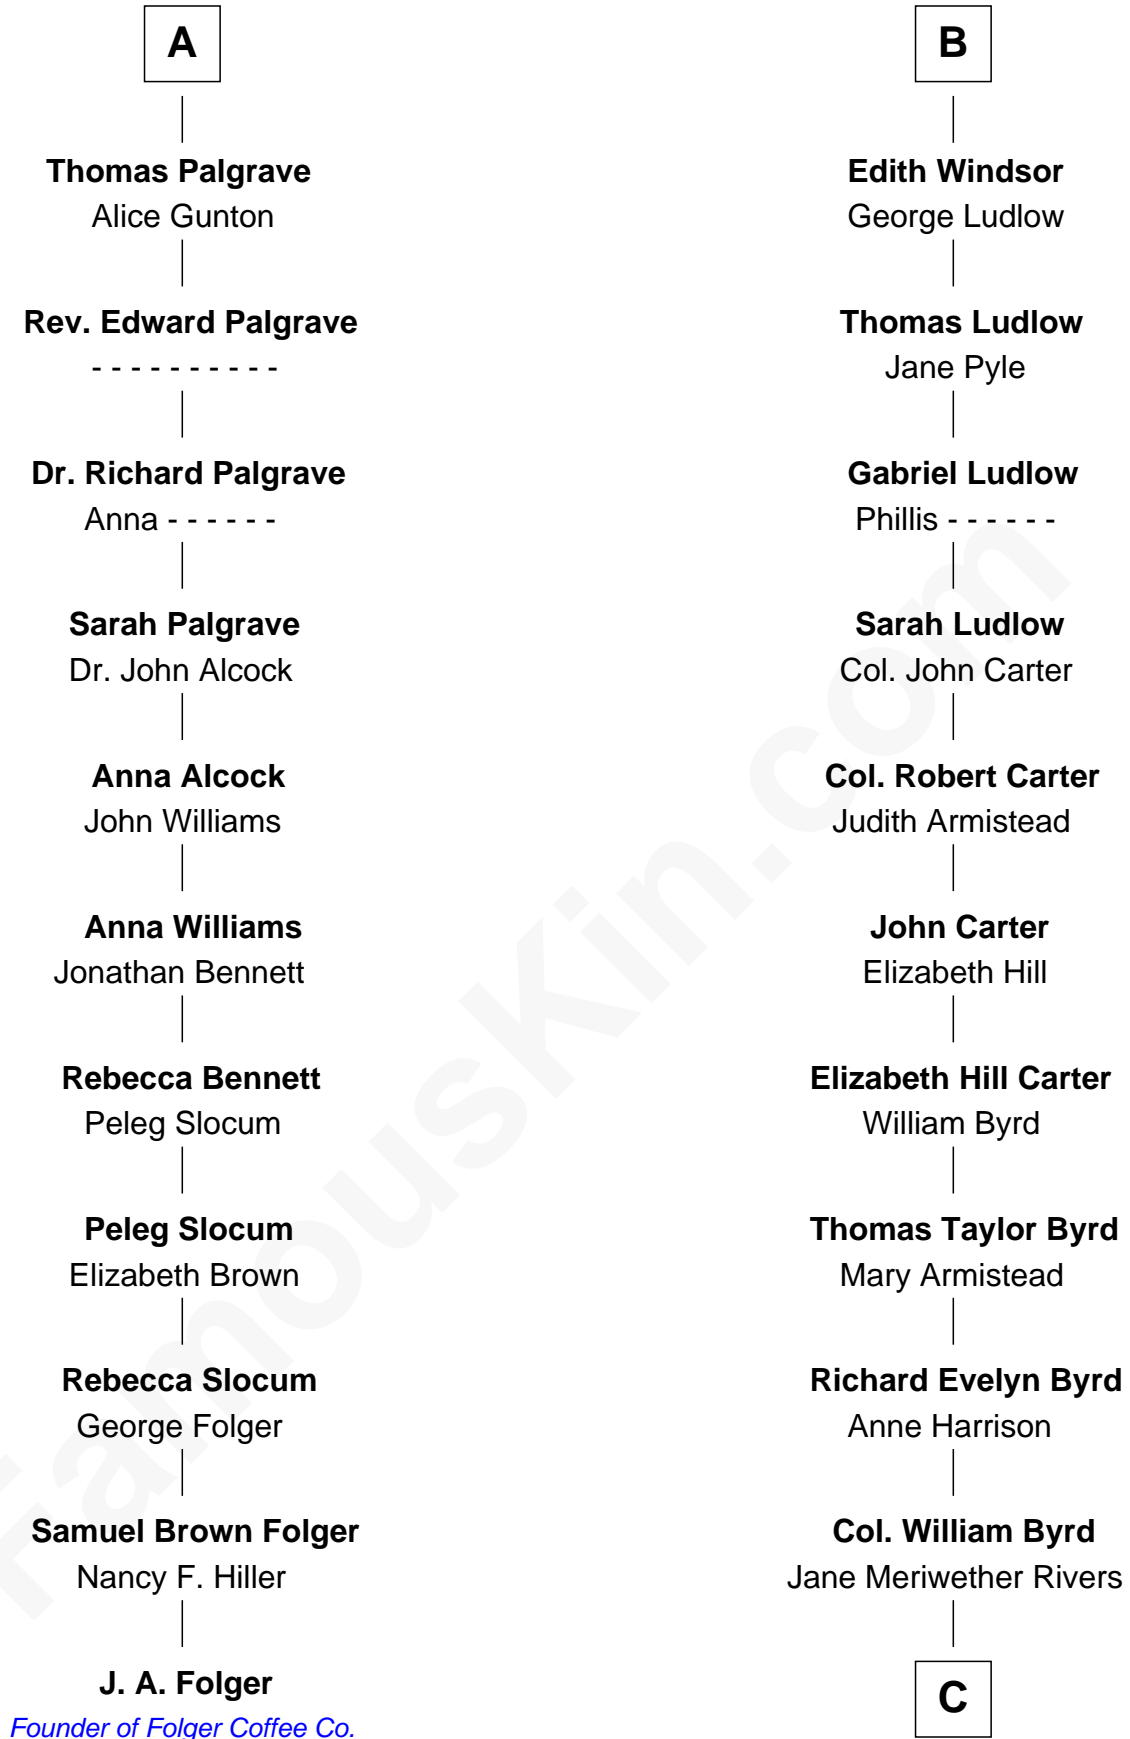

# FamousKin.com Relationship Chart of

**J. A. Folger**

*Founder of Folger Coffee Company*

17th cousin 1 time removed of

**Harry F. Byrd**

*50th Governor of Virginia*

**Humphrey de Bohun**

Elizabeth Plantagenet

**Sir William de Bohun**  
Elizabeth de Badlesmere

**Elizabeth de Bohun**  
Sir Richard Fitzalan

**Elizabeth Fitzalan**  
Sir Robert Goushill

**Elizabeth Goushill**  
Sir Robert Wingfield

**Elizabeth Wingfield**  
Sir William Brandon

**Eleanor Brandon**  
John Glemham

**Anne Glemham**  
Henry Palgrave

**A**

**Margaret de Bohun**  
Sir Hugh de Courtnay

**Elizabeth de Courtnay**  
Sir Andrew Luttrell

**Sir Hugh Luttrell**  
Catherine de Beaumont

**Elizabeth Luttrell**  
John Stratton

**Elizabeth Stratton**  
John Andrews

**Elizabeth Andrews**  
Sir Thomas de Windsor

**Sir Andrews de Windsor**  
Elizabeth Blount

**B**

**C**

Richard Evelyn Byrd  
Eleanor Bolling Flood