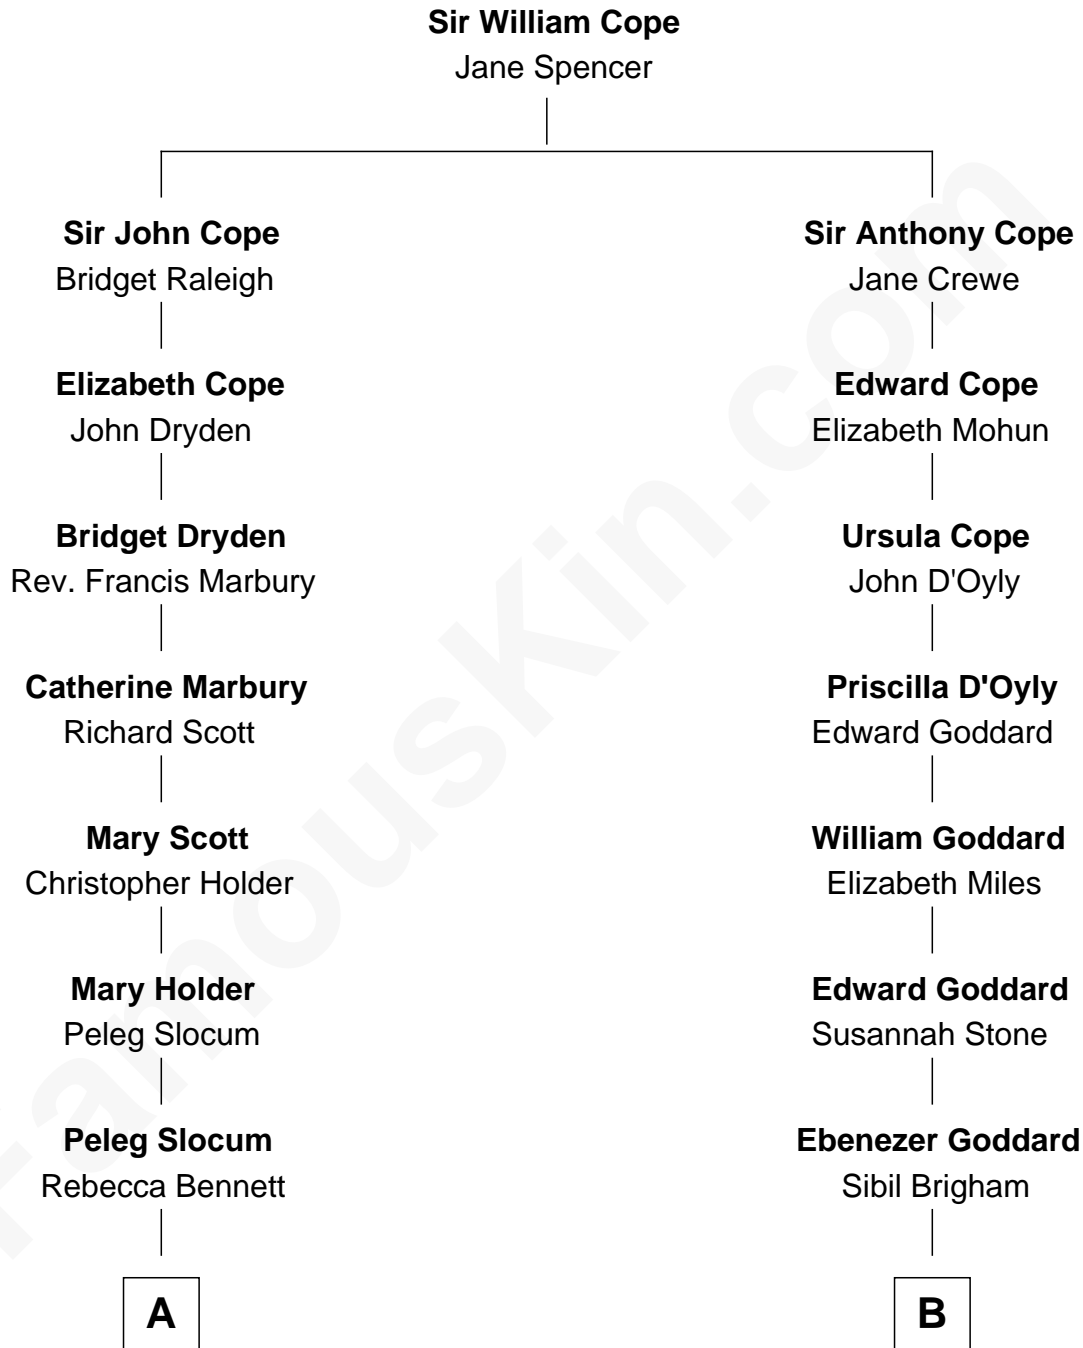

FamousKin.com Relationship Chart of

J. A. Folger

Founder of Folger Coffee Company

9th cousin 1 time removed of

Brigham Young

2nd President of the Mormon Church

A

Peleg Slocum
Elizabeth Brown