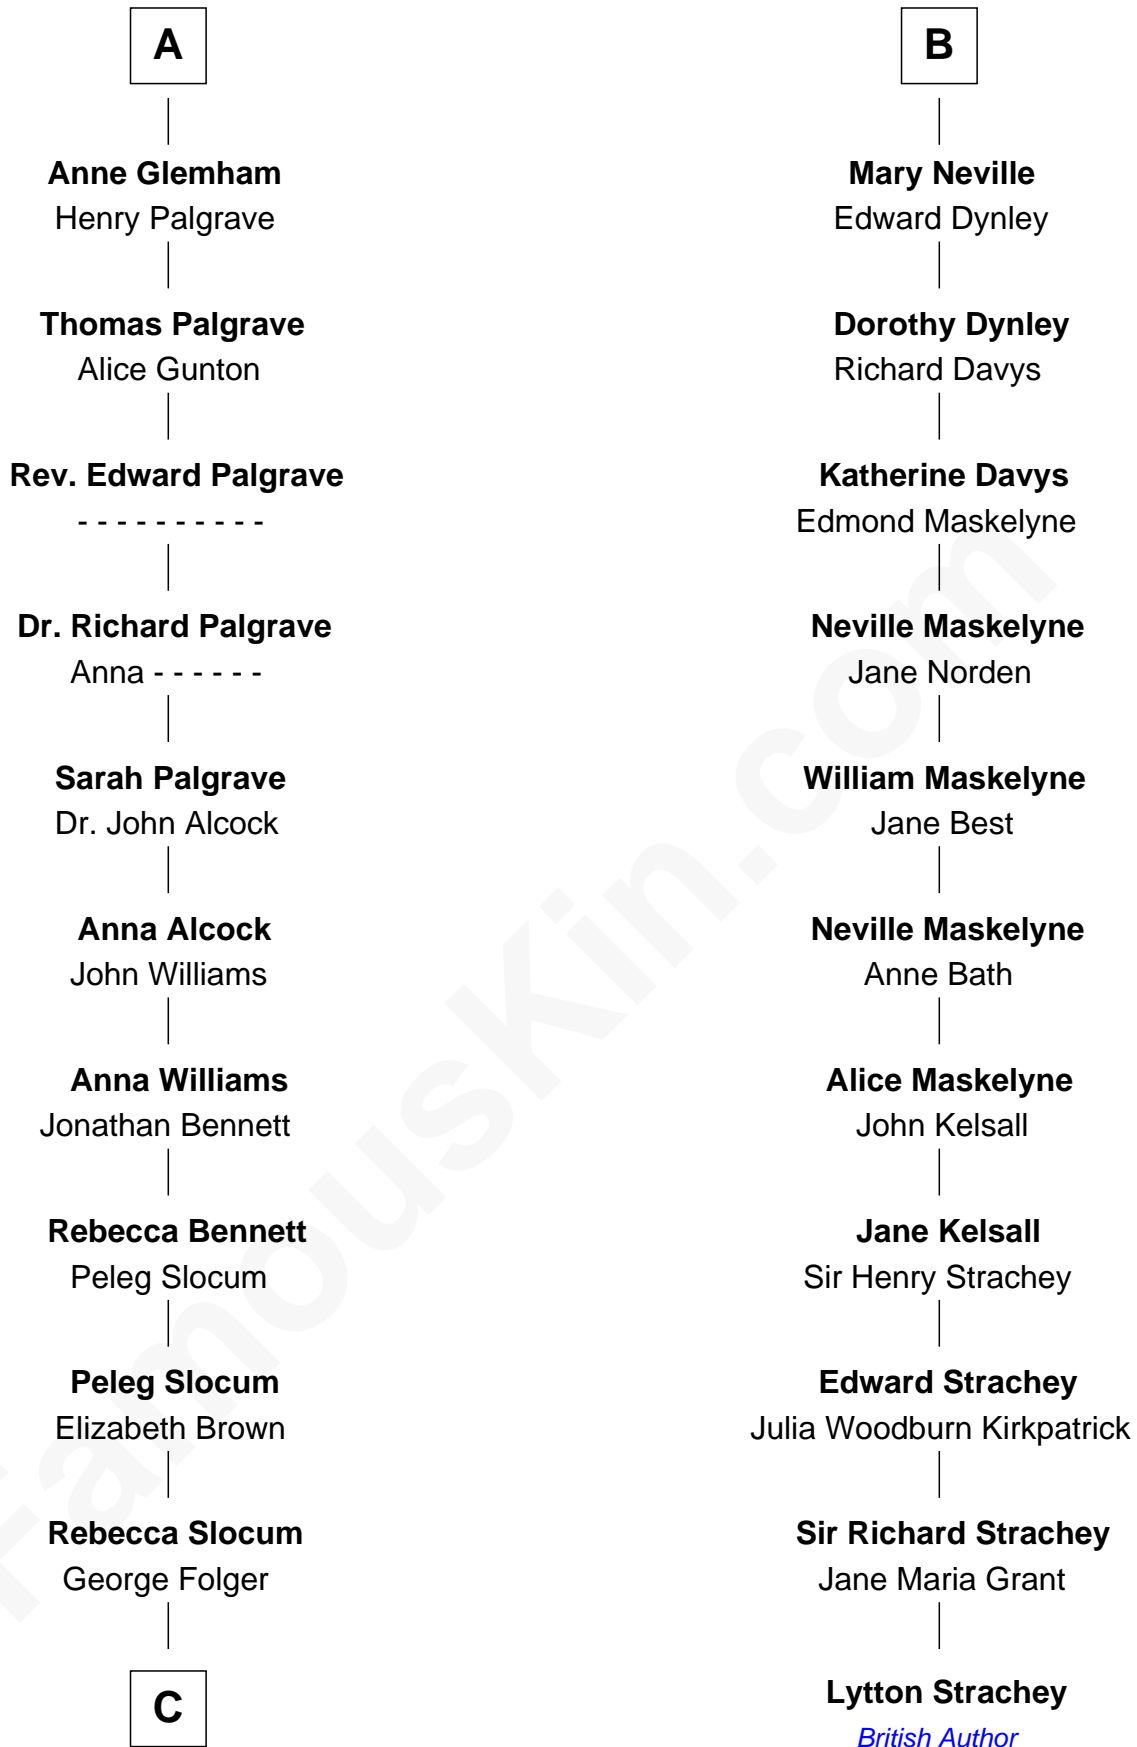

FamousKin.com Relationship Chart of

J. A. Folger

Founder of Folger Coffee Company

17th cousin 1 time removed of

Lytton Strachey

Author and Co-Founder of Bloomsbury Group

C

—
Samuel Brown Folger

Nancy F. Hiller

—
J. A. Folger

Founder of Folger Coffee Co.

FamousKin.com