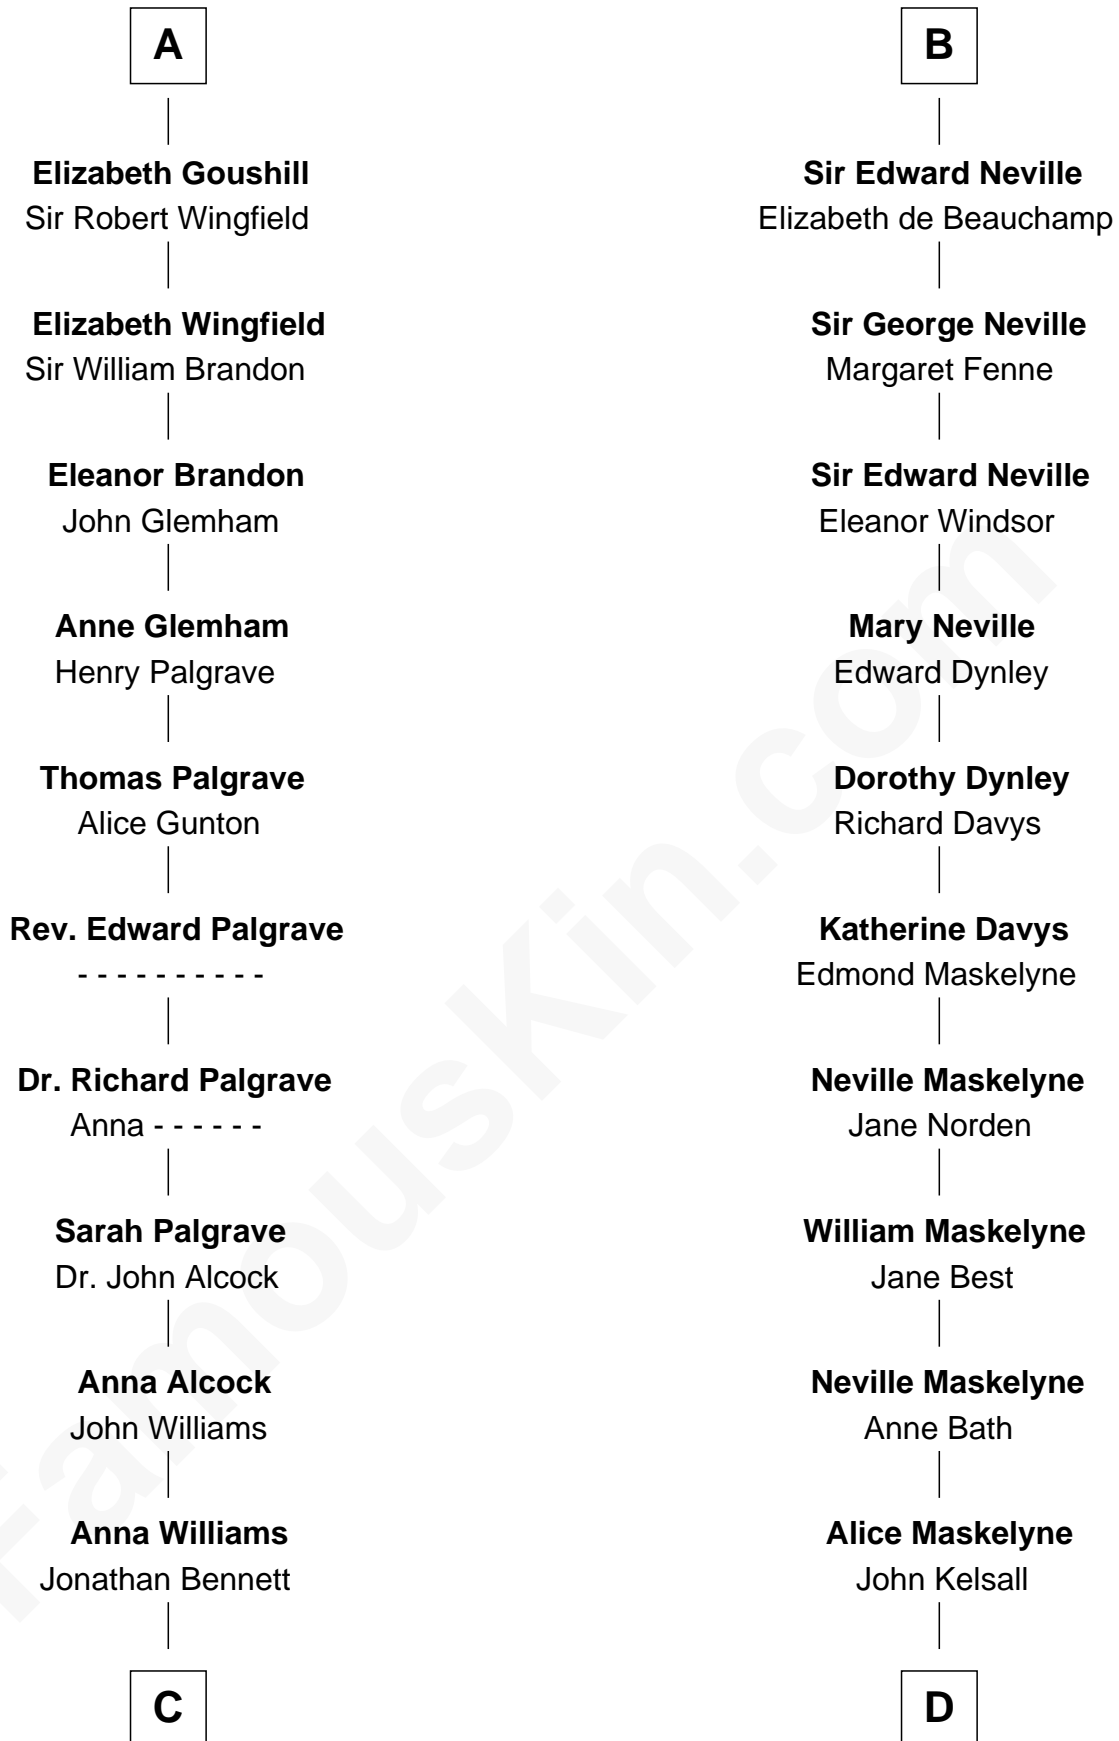

FamousKin.com Relationship Chart of

J. A. Folger

Founder of Folger Coffee Company

20th cousin 1 time removed of

Lytton Strachey

Author and Co-Founder of Bloomsbury Group

Reginald de Braiose

C

Rebecca Bennett

Peleg Slocum

Peleg Slocum

Elizabeth Brown

Rebecca Slocum

George Folger

Samuel Brown Folger

Nancy F. Hiller