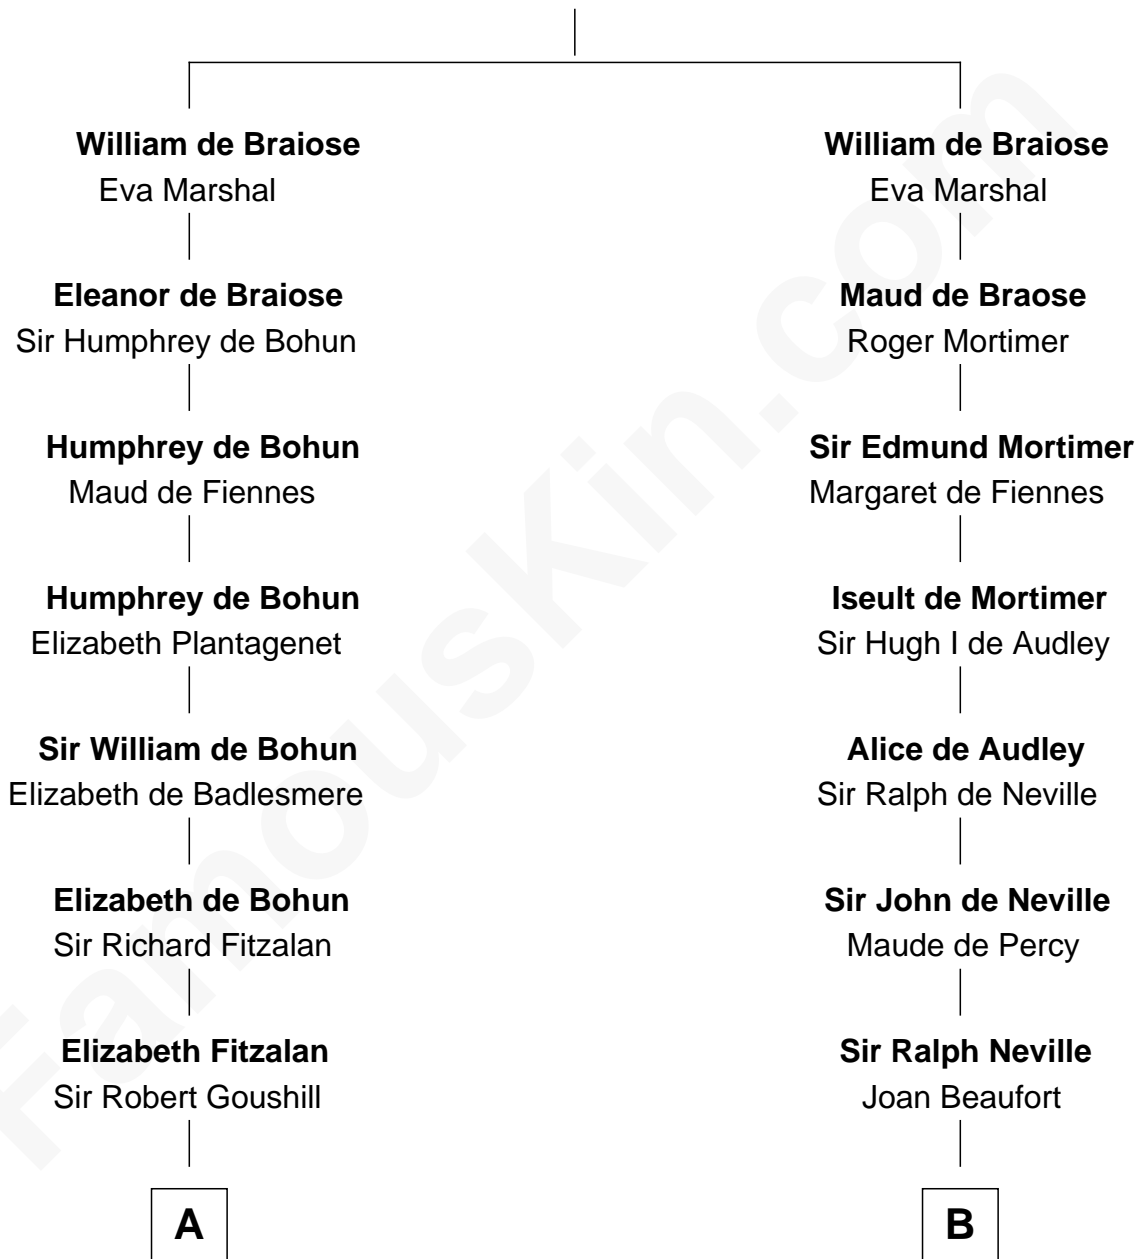

FamousKin.com Relationship Chart of

J. A. Folger

Founder of Folger Coffee Company

20th cousin 1 time removed of

Lytton Strachey

Author and Co-Founder of Bloomsbury Group

Reginald de Braiose

C

Rebecca Bennett

Peleg Slocum

Peleg Slocum

Elizabeth Brown

Rebecca Slocum

George Folger

Samuel Brown Folger

Nancy F. Hiller