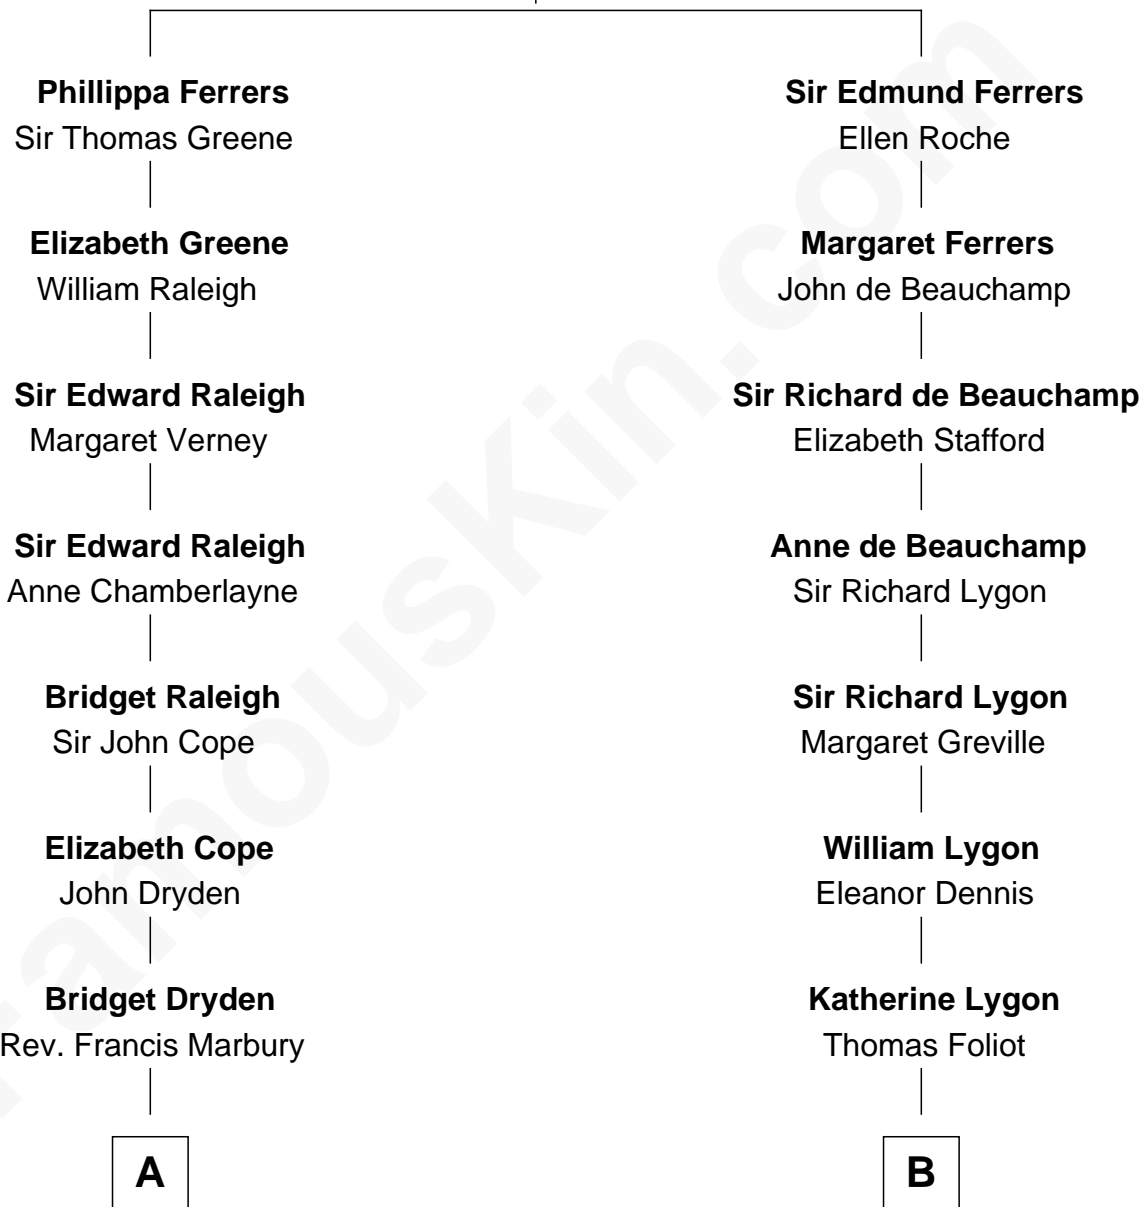

FamousKin.com Relationship Chart of

J. A. Folger

Founder of Folger Coffee Company

14th cousin 5 times removed of

Sarah Ferguson

Duchess of York

Robert de Ferrers
Margaret Despencer

C

Andrew Henry Ferguson
Marian Louisa Montagu-Douglas-Scott

Ronald Ivor Ferguson
Susan Mary Wright

Sarah Ferguson
Duchess of York

FamousKin.com