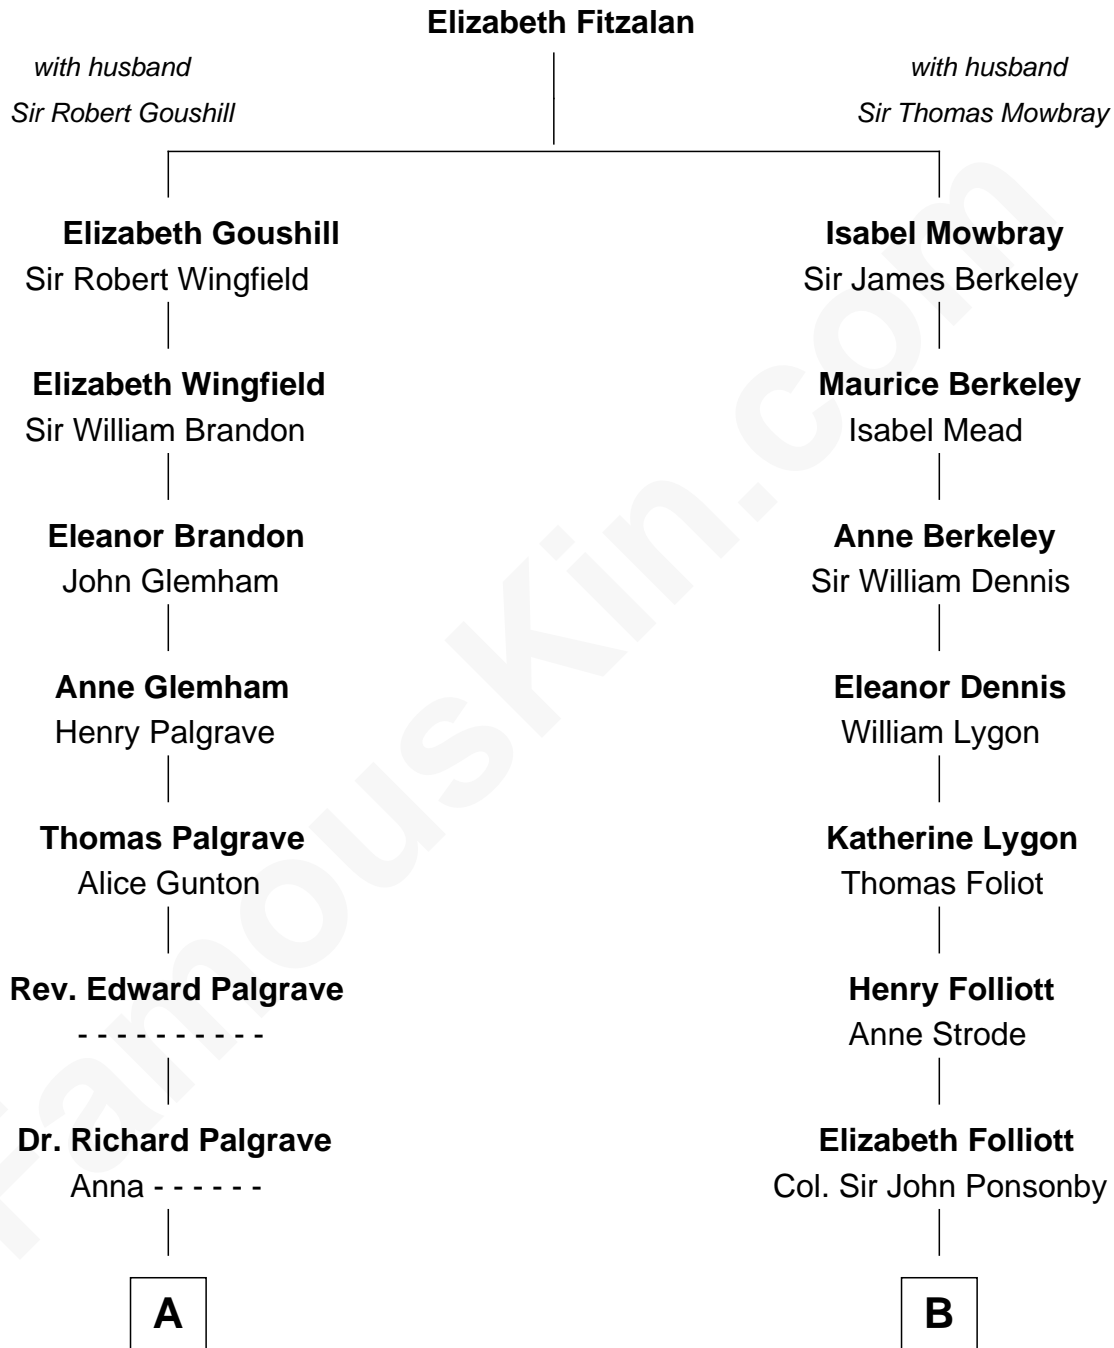

FamousKin.com Relationship Chart of

J. A. Folger

Founder of Folger Coffee Company

14th cousin 3 times removed of

Sarah Ferguson

Duchess of York

Sarah Ferguson photo by [Norbert Aepli](#) (CC BY 3.0)