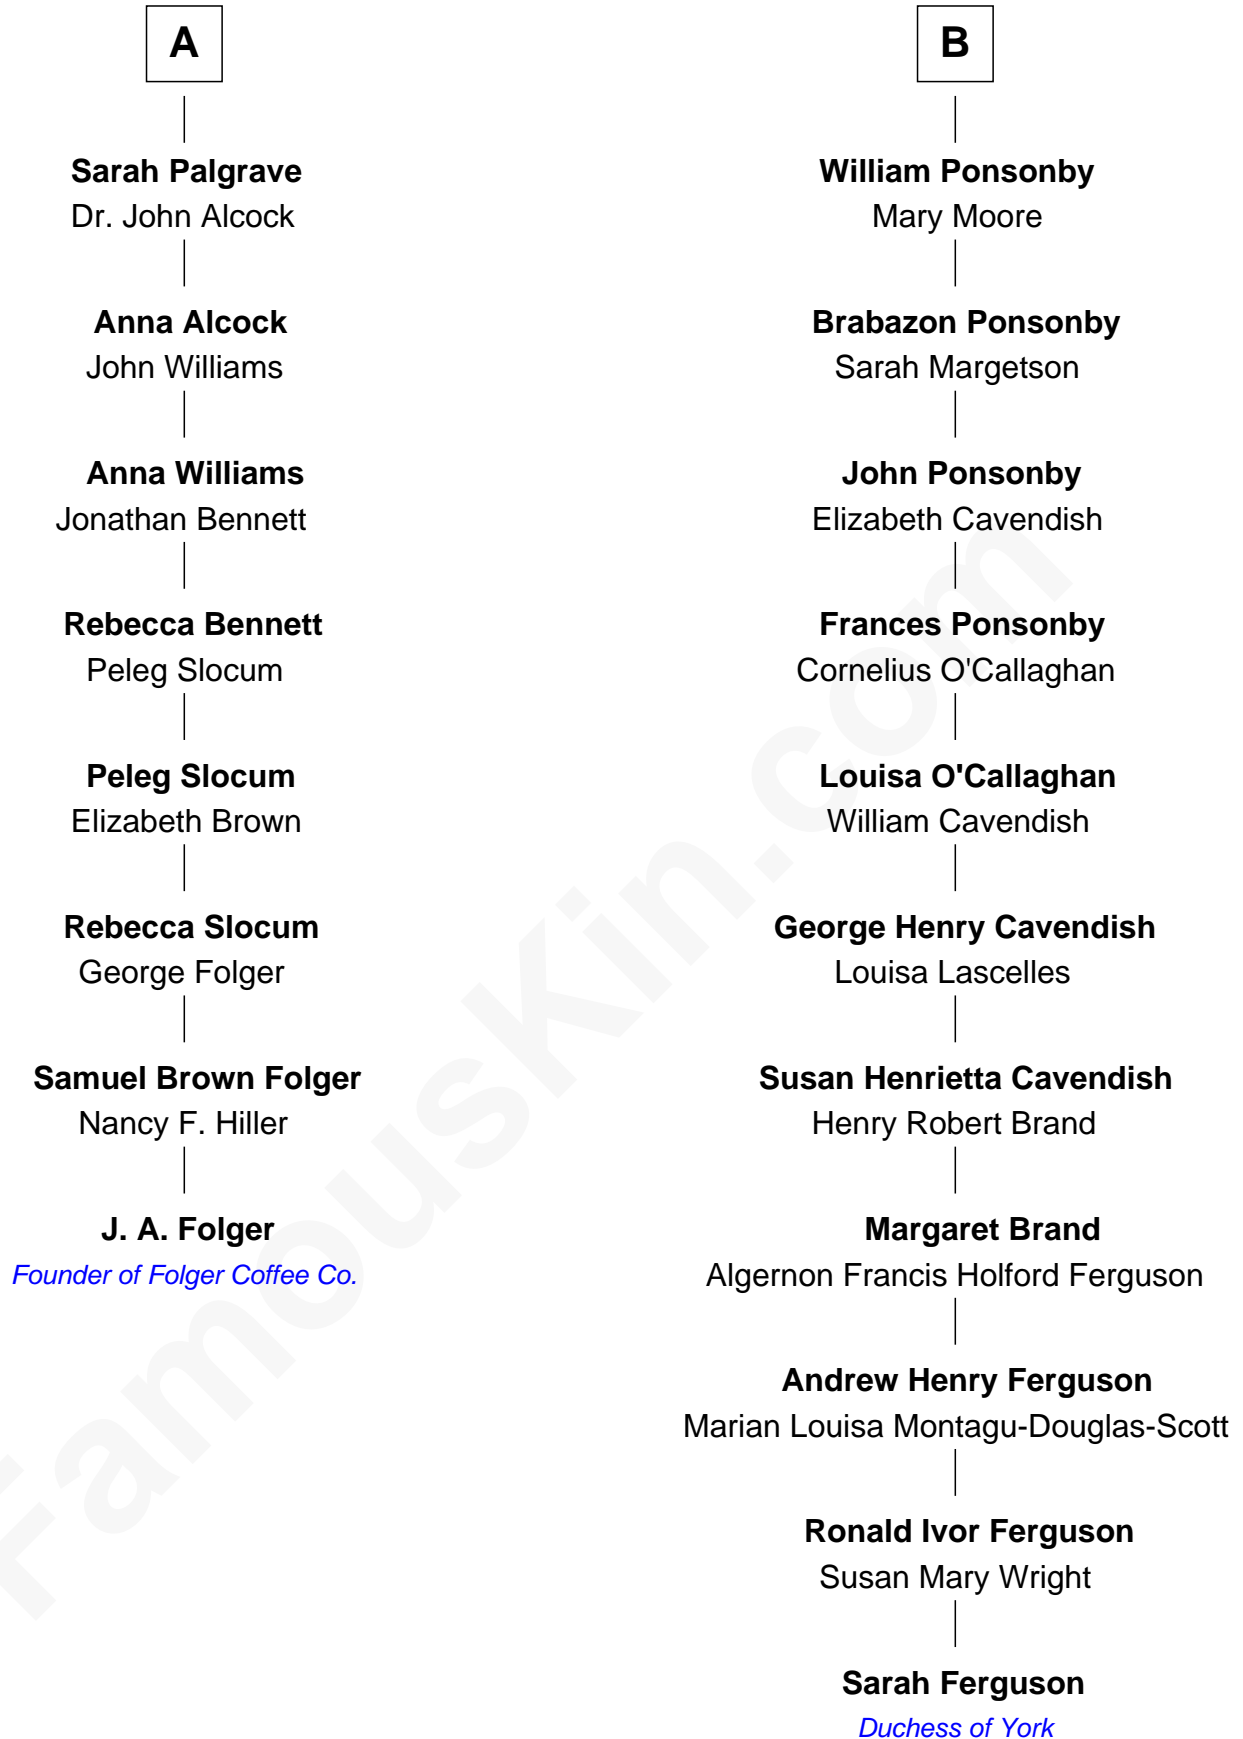

FamousKin.com Relationship Chart of

J. A. Folger

Founder of Folger Coffee Company

14th cousin 3 times removed of

Sarah Ferguson

Duchess of York

Sarah Ferguson photo by [Norbert Aepli](#) (CC BY 3.0)