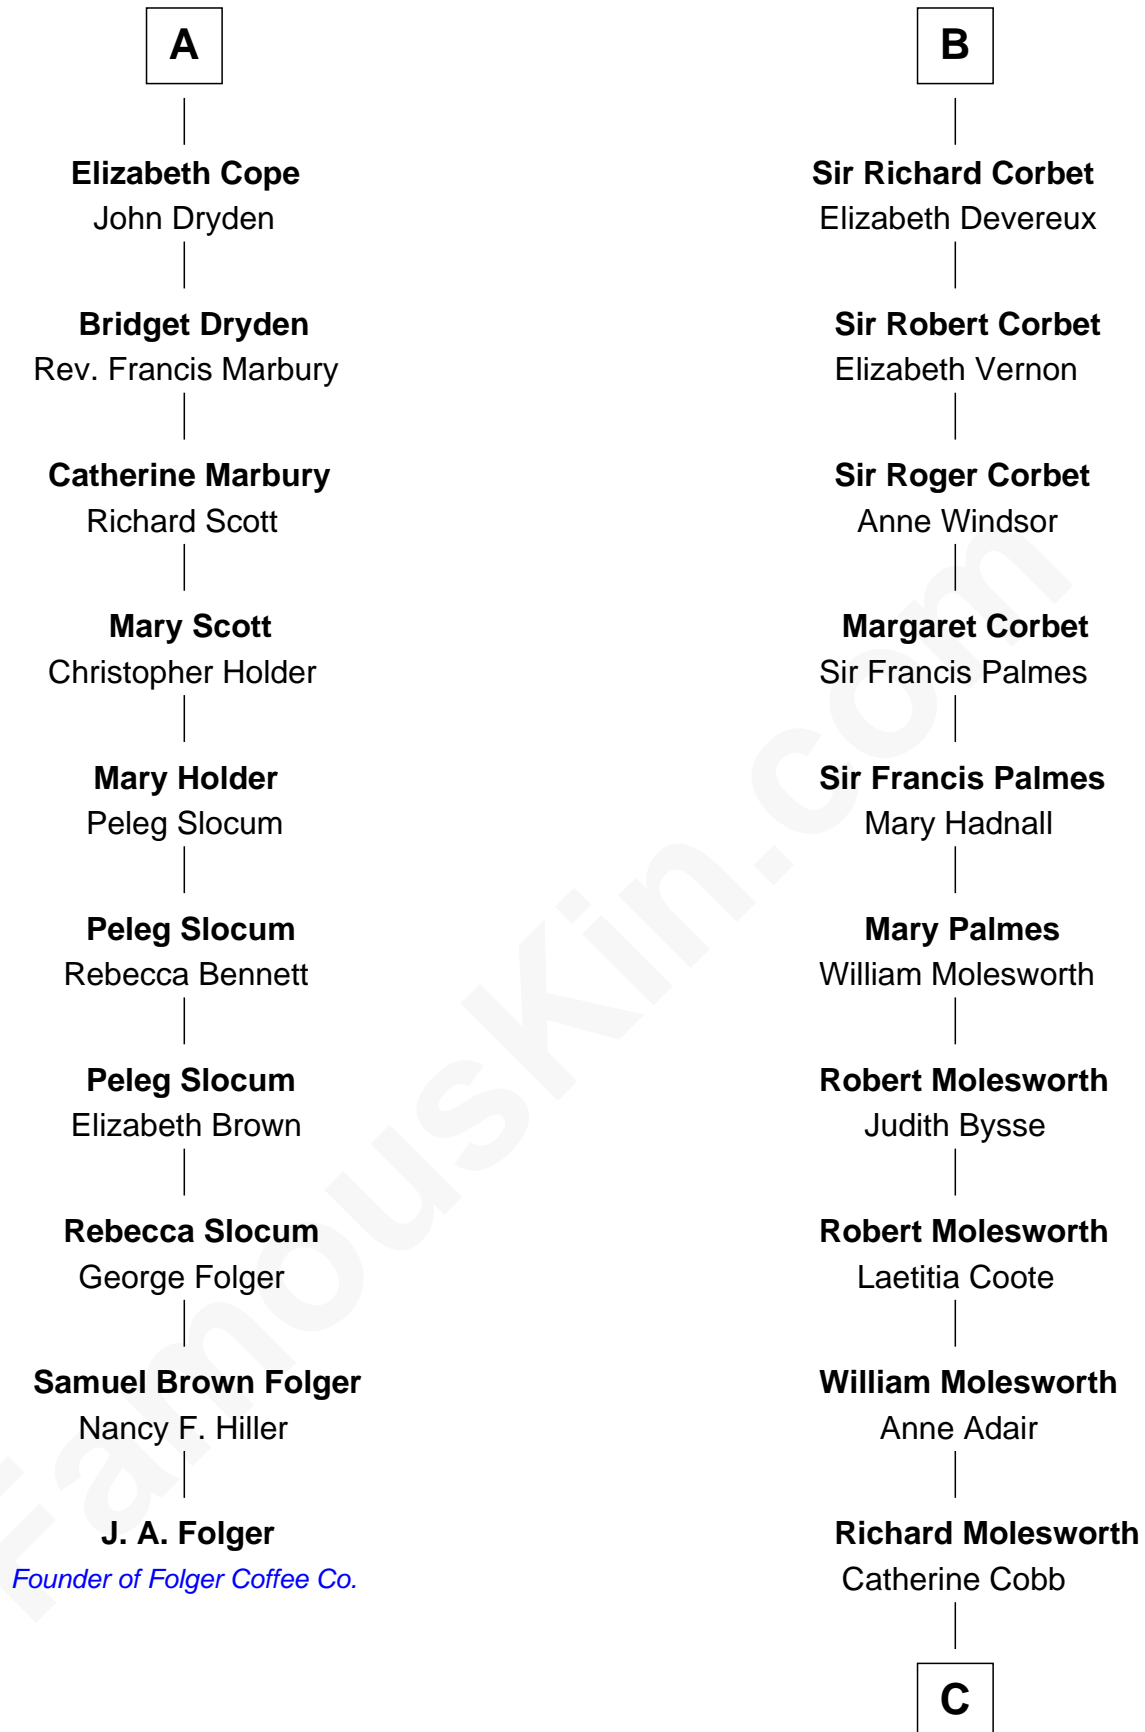

FamousKin.com

Relationship Chart of

J. A. Folger

Founder of Folger Coffee Company

16th cousin 4 times removed of

Joan Fontaine

Movie Actress

Sir Gilbert Talbot

Elizabeth Talbot

Sir Henry de Grey

Richard Grey

Blanche de la Vache

Alice Grey

Sir William Burley

Elizabeth Burley

Sir John Hopton

Sir Walter Hopton

Joan Mortimer

Sir Thomas Hopton

Eleanor Lucy

Elizabeth Hopton

Sir Roger Corbet

B

C

John Molesworth

Louise Tomkyns

Margaret Letitia Molesworth

Charles Richard De Havilland

Walter Augustus De Havilland

Lillian Augusta Ruse

Joan Fontaine

Movie Actress