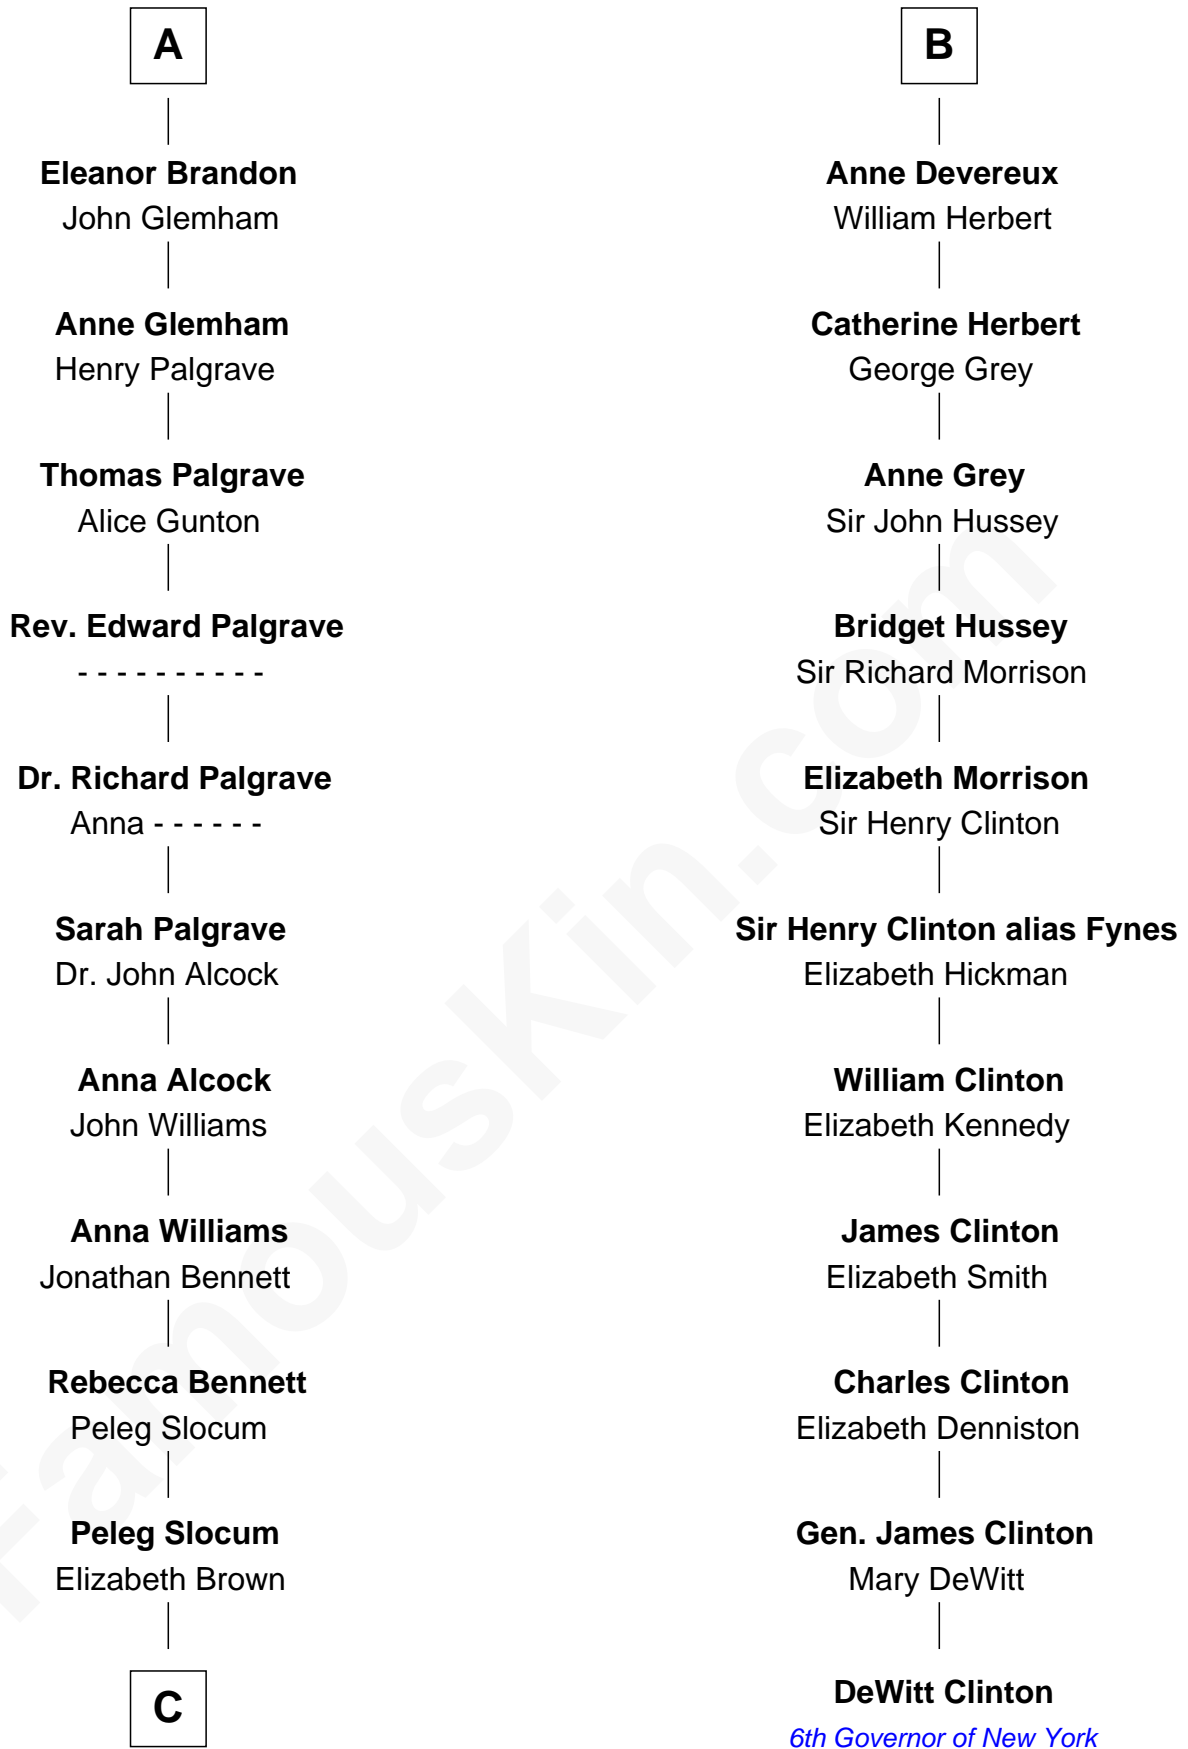

FamousKin.com Relationship Chart of

J. A. Folger

Founder of Folger Coffee Company

17th cousin 2 times removed of

DeWitt Clinton

6th Governor of New York

Sir Humphrey de Bohun

Eleanor de Braiose

C

—
Rebecca Slocum

George Folger

—
Samuel Brown Folger

Nancy F. Hiller

—
J. A. Folger

Founder of Folger Coffee Co.

FamousKin.com