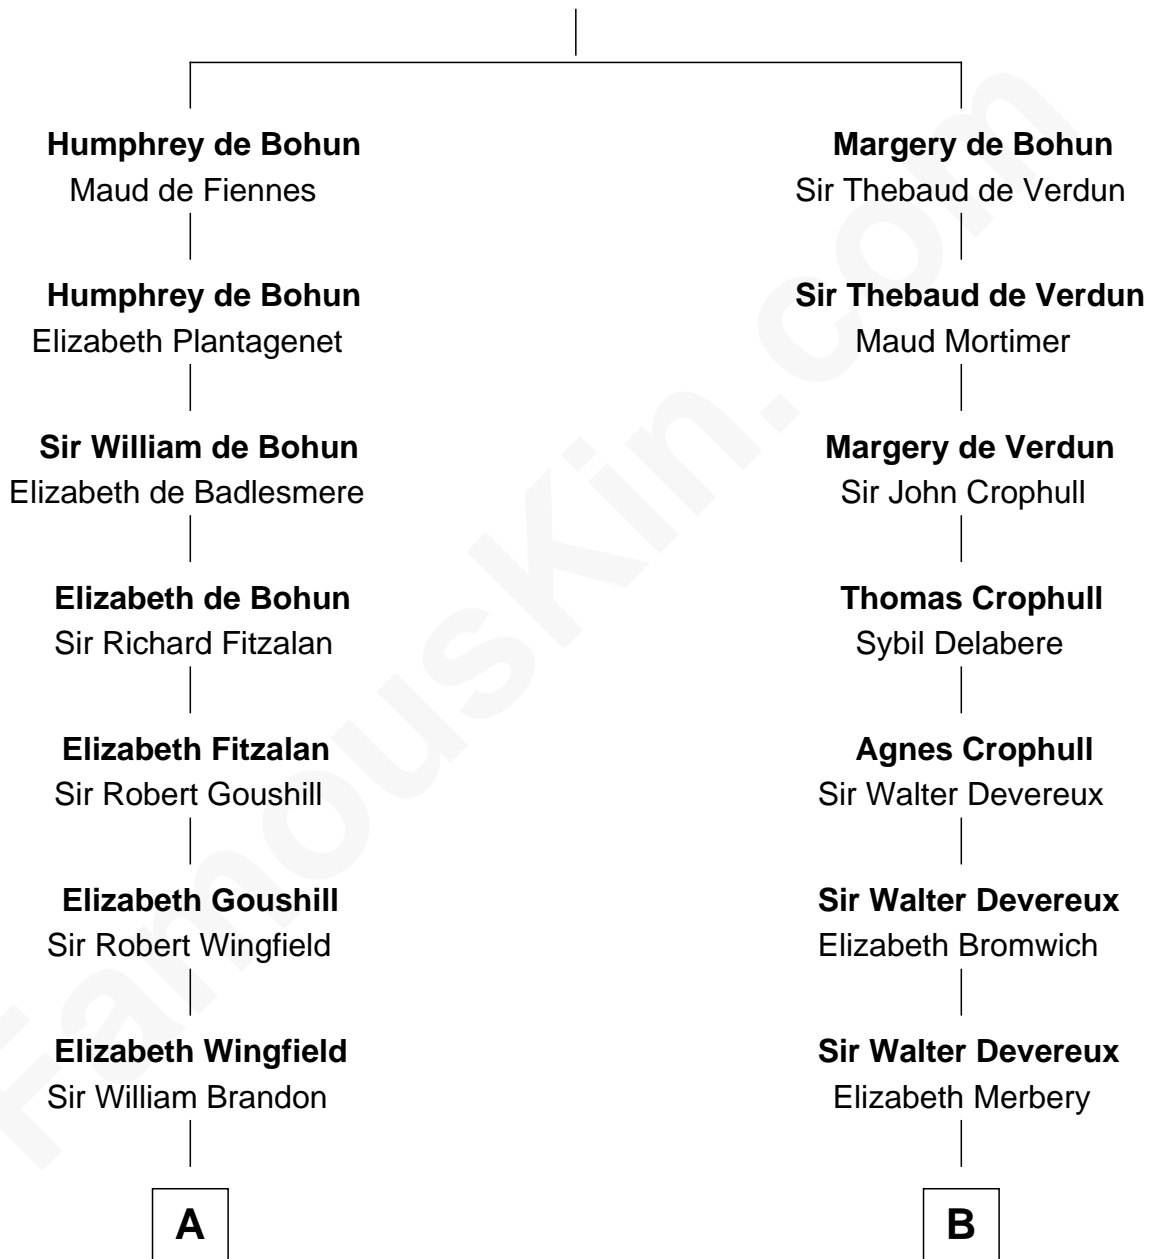

FamousKin.com Relationship Chart of

J. A. Folger

Founder of Folger Coffee Company

17th cousin 2 times removed of

DeWitt Clinton

6th Governor of New York

Sir Humphrey de Bohun

Eleanor de Braiose

C

—
Rebecca Slocum

George Folger

—
Samuel Brown Folger

Nancy F. Hiller

—
J. A. Folger

Founder of Folger Coffee Co.

FamousKin.com