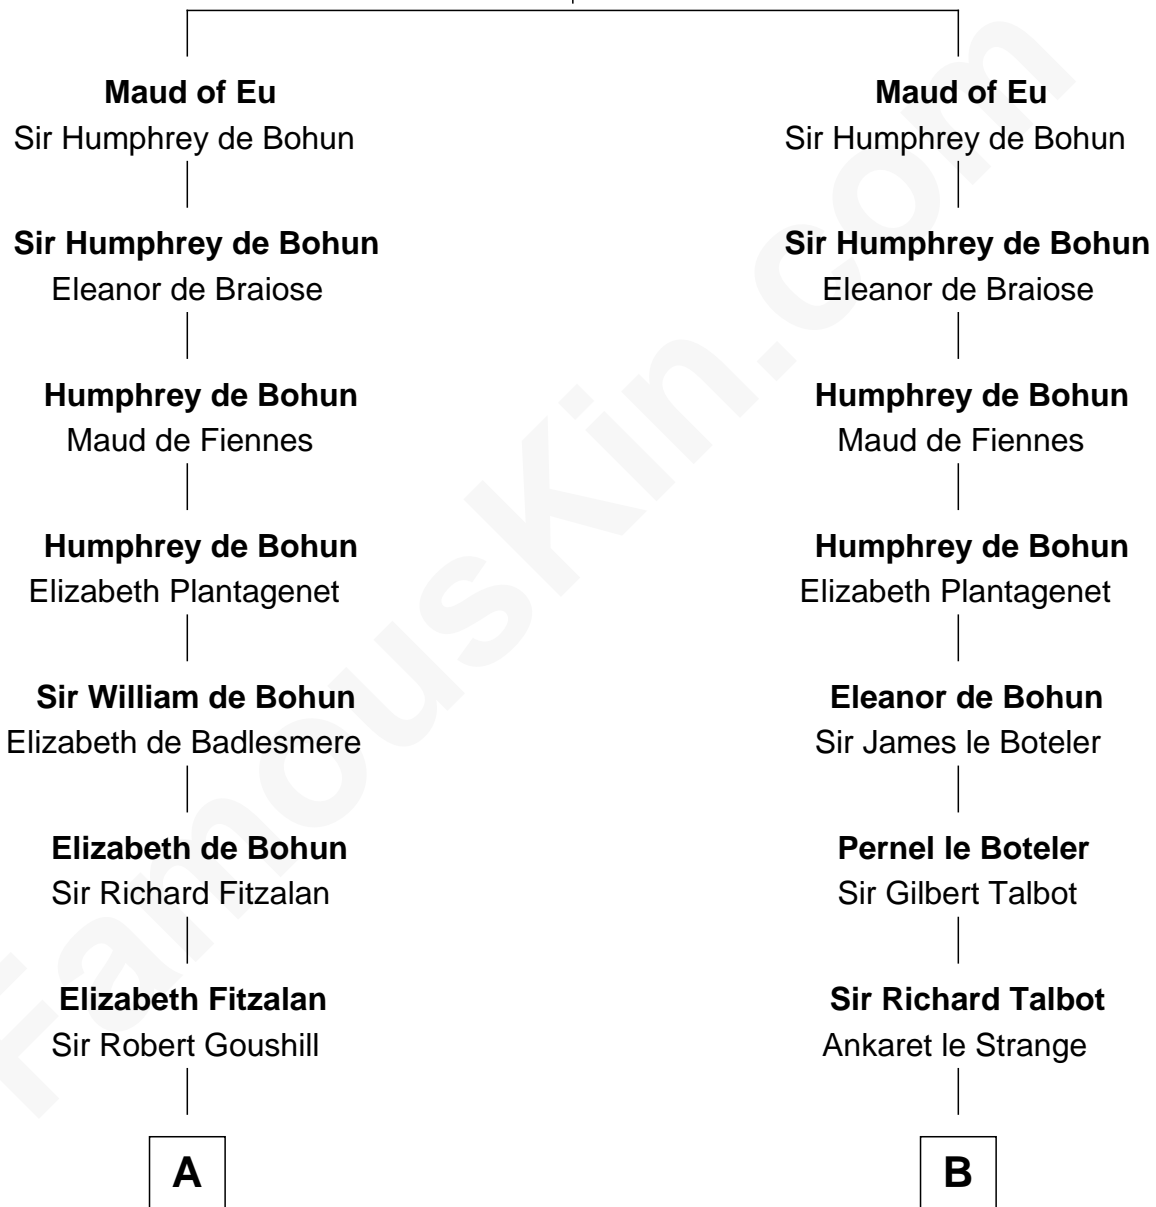

FamousKin.com Relationship Chart of

J. A. Folger

Founder of Folger Coffee Company

17th cousin 4 times removed of

Jonathan Swift

Author of Gulliver's Travels

Raoul de Lusgnan

Alice de Eu

C

—
Rebecca Bennett

Peleg Slocum

—
Peleg Slocum

Elizabeth Brown

—
Rebecca Slocum

George Folger

—
Samuel Brown Folger